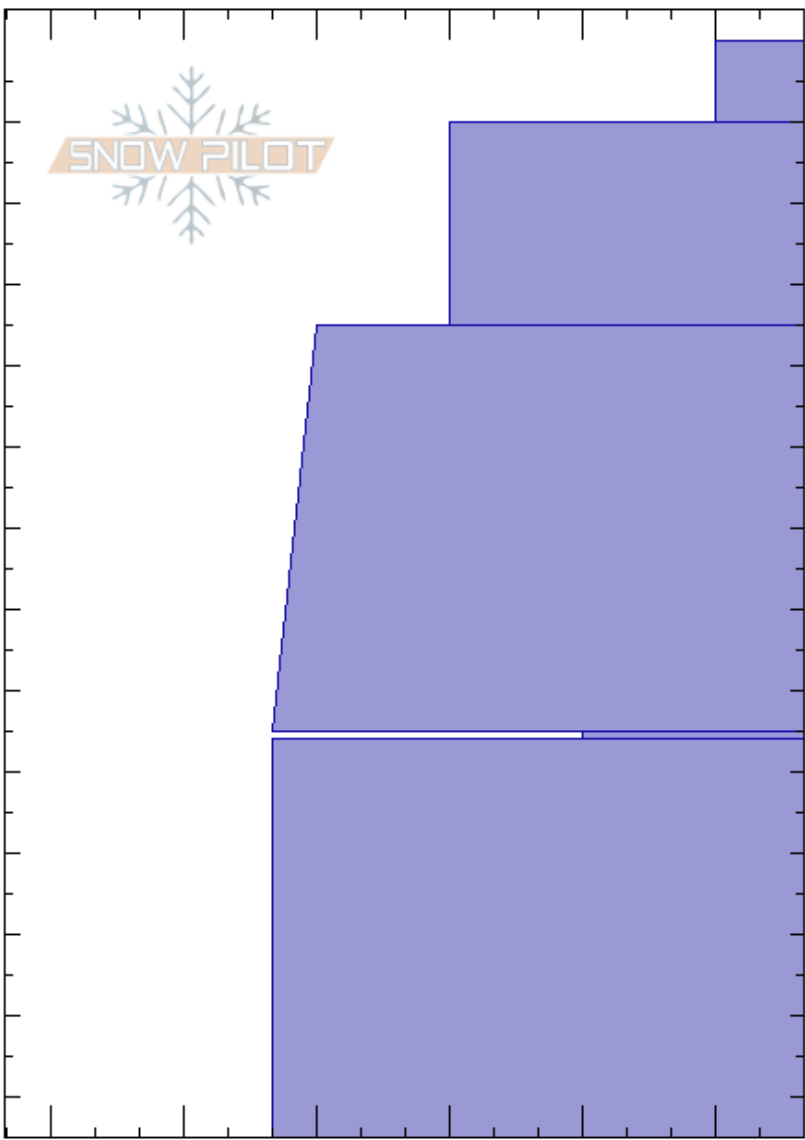

Sunburst - 2/21/17
 Chugach Range
 AK
 Elevation: 3750 ft
 Aspect: SW
 Specifics:

Conrad CHAPMAN
 02/21/2017 - 2:00pm
 Co-ord:
 Slope Angle: 28°
 Wind Loading: previous

Stability: HS: 135
 Air Temperature: -11°C
 Sky Cover: CLR
 Precipitation: NO
 Wind: SW Calm
 Layer Notes: 85-86cm: Problematic layer

Depth (cm)	Crystal		Moisture	ρ kg/m ³	Stability tests & Layer comments
	Form	Size			
0					
5	+				
20	•				
60	•				
85-86	V	6-10			
110	•				

Notes: