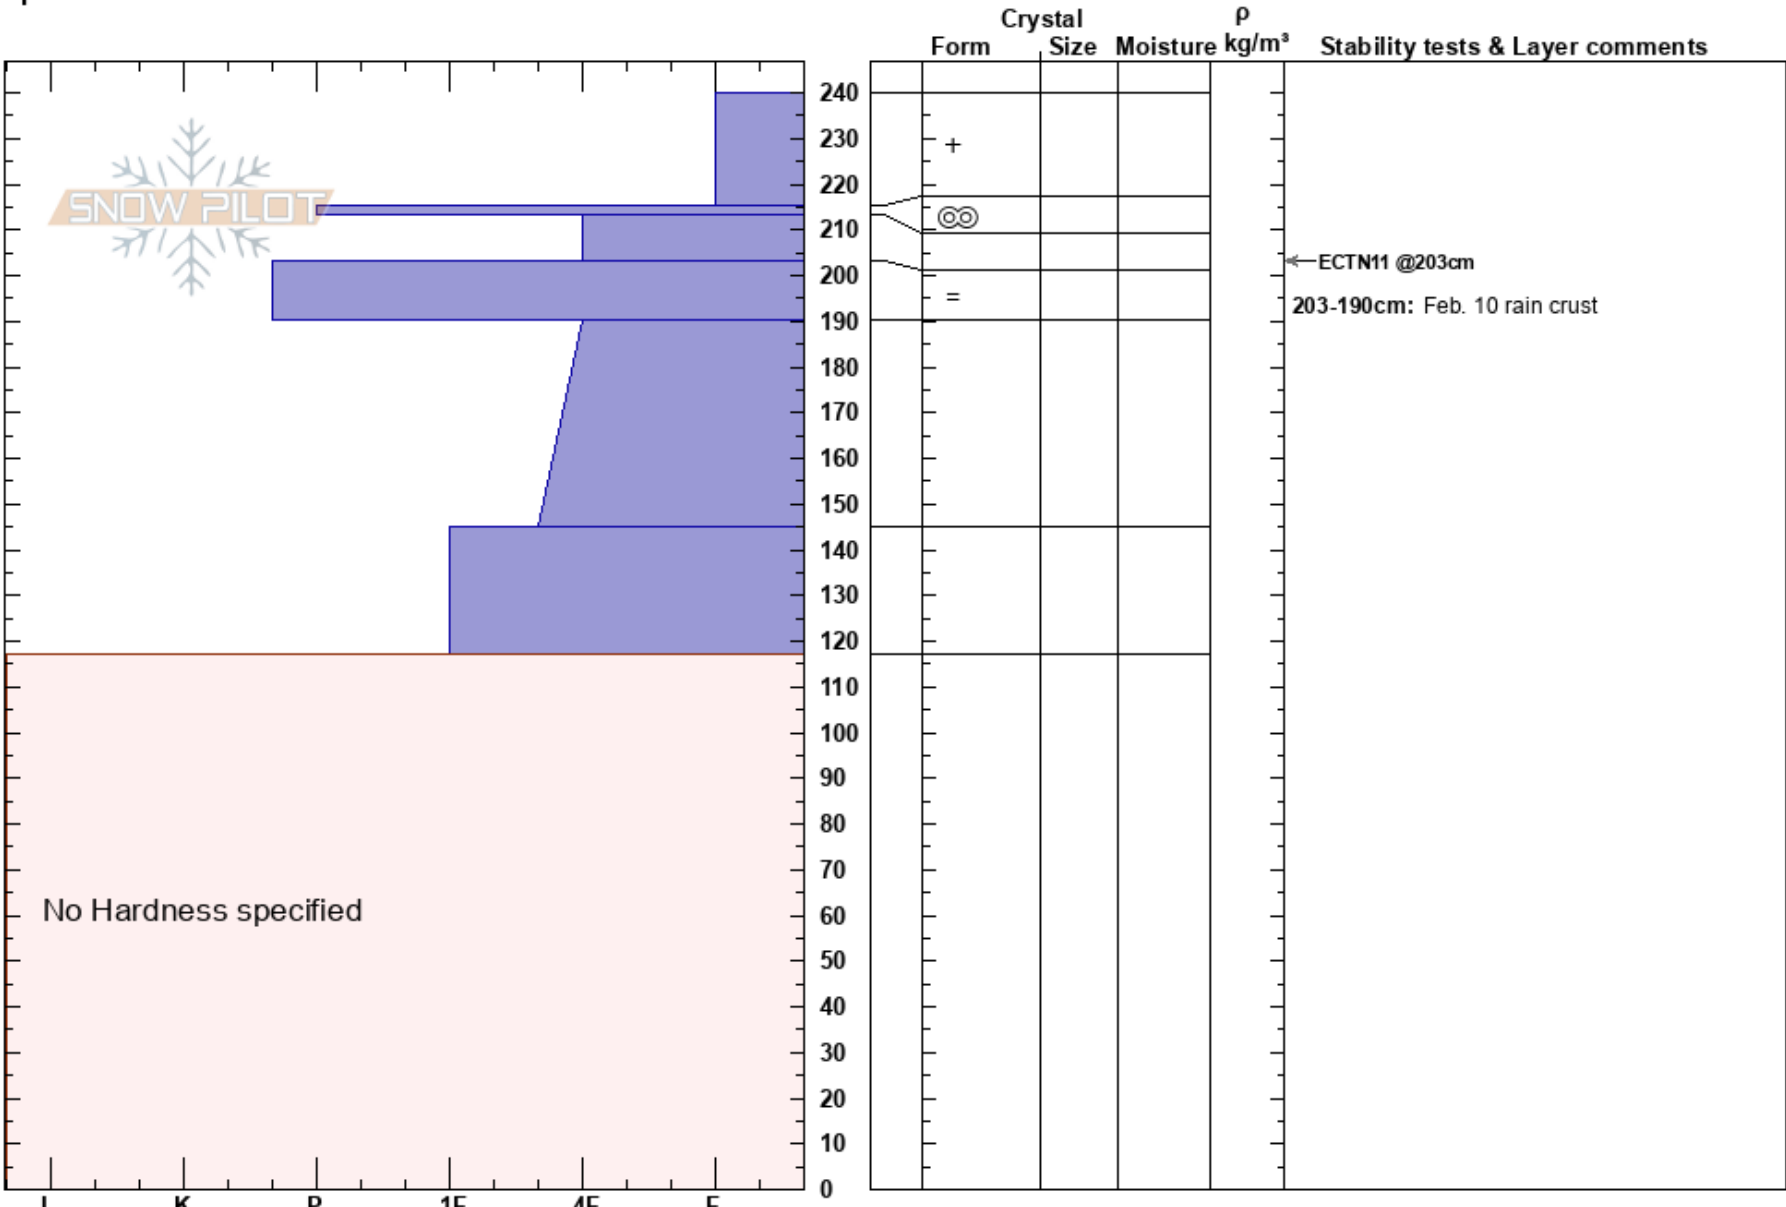

Rescue/Skiumah  
 Flathead Range  
 MT  
 Elevation: 1767 m  
 Aspect:  
 Specifics:

Erich Peitzsch  
 02/21/2017 - 2:00pm  
 Co-ord:  
 Slope Angle:  
 Wind Loading: no

Stability:  
 Air Temperature:  
 Sky Cover: OVC  
 Precipitation: S1  
 Wind: SW Calm

HS:240  
 PS: 35 203-190cm: Feb. 10 rain crust

Layer Notes:

Notes: Pits dug in Cascade Creek and Rescue Creek in the Flathead Range.