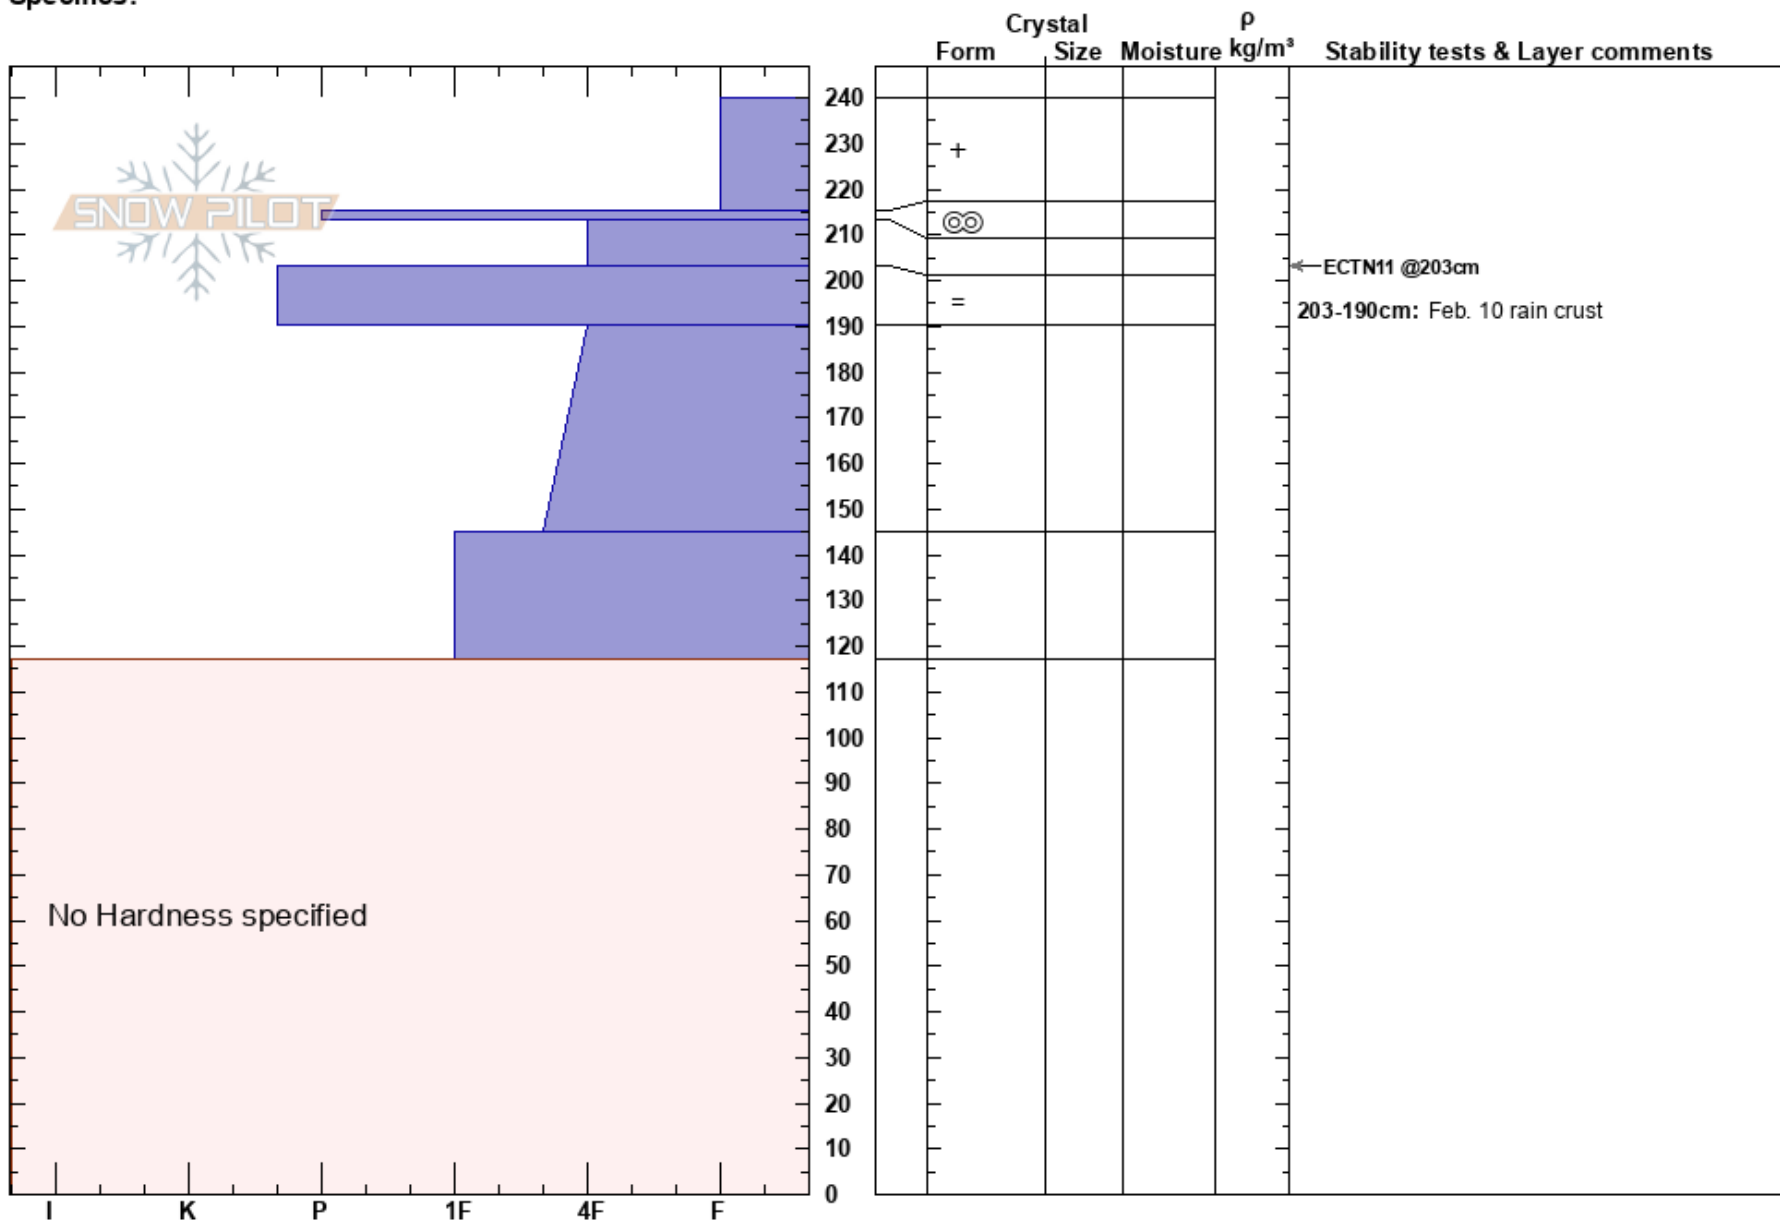

Rescue/Skiumah
 Flathead Range
 MT
 Elevation: 1767 m
 Aspect:
 Specifics:

Erich Peitzsch
 02/21/2017 - 2:00pm
 Co-ord:
 Slope Angle:
 Wind Loading: no

Stability:
 Air Temperature:
 Sky Cover: OVC
 Precipitation: S1
 Wind: SW Calm

HS:240
 PS: 35 203-190cm: Feb. 10 rain crust

Layer Notes:

Notes: Pits dug in Cascade Creek and Rescue Creek in the Flathead Range.