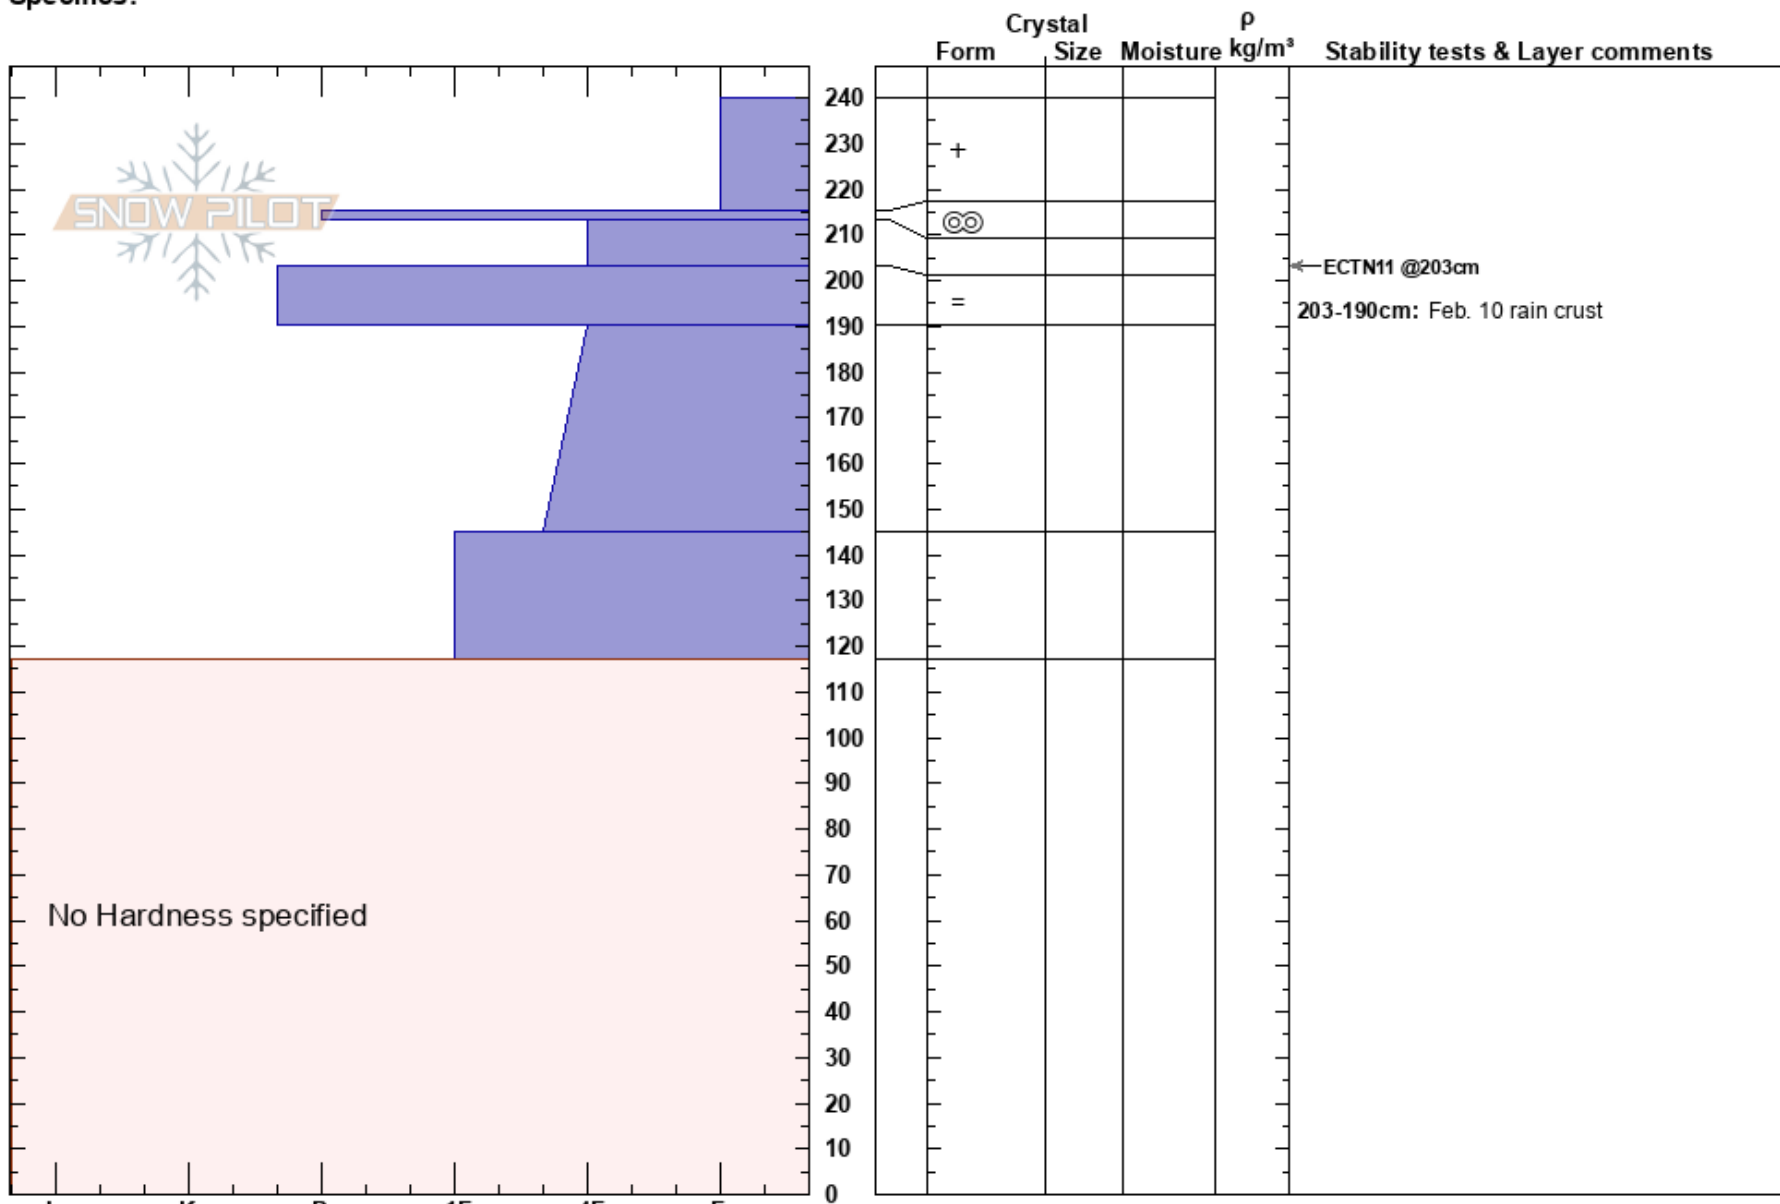

Rescue/Skiumah
 Flathead Range
 MT
 Elevation: 1767 m
 Aspect:
 Specifics:

Erich Peitzsch
 02/21/2017 - 2:00pm
 Co-ord:
 Slope Angle:
 Wind Loading: no

Stability:
 Air Temperature:
 Sky Cover: OVC
 Precipitation: S1
 Wind: SW Calm

HS:240
 PS: 35 203-190cm: Feb. 10 rain crust

Layer Notes:

Notes: Pits dug in Cascade Creek and Rescue Creek in the Flathead Range.