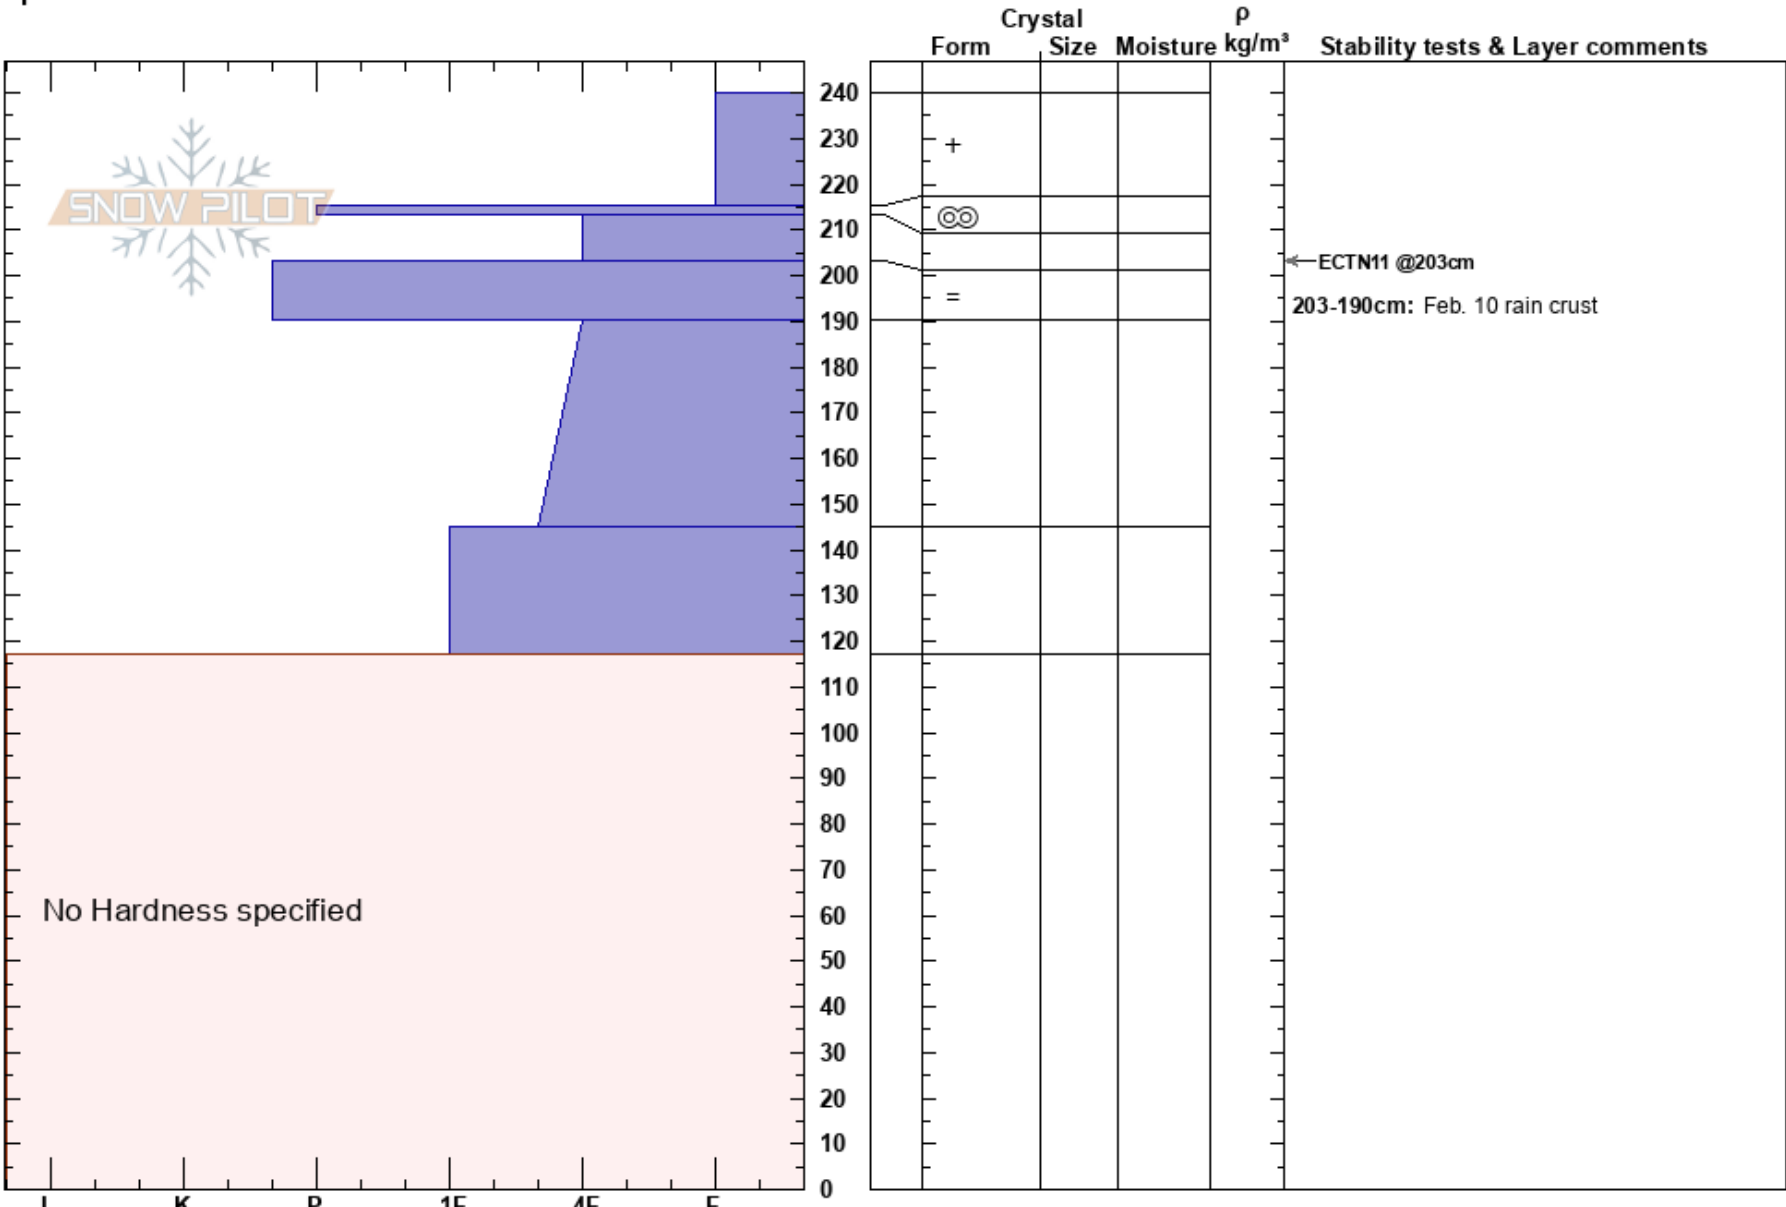

Rescue/Skiumah
 Flathead Range
 MT
 Elevation: 1767 m
 Aspect:
 Specifics:

Erich Peitzsch
 02/21/2017 - 2:00pm
 Co-ord:
 Slope Angle:
 Wind Loading: no

Stability:
 Air Temperature:
 Sky Cover: OVC
 Precipitation: S1
 Wind: SW Calm

HS:240
 PS: 35 203-190cm: Feb. 10 rain crust

Layer Notes:

Notes: Pits dug in Cascade Creek and Rescue Creek in the Flathead Range.