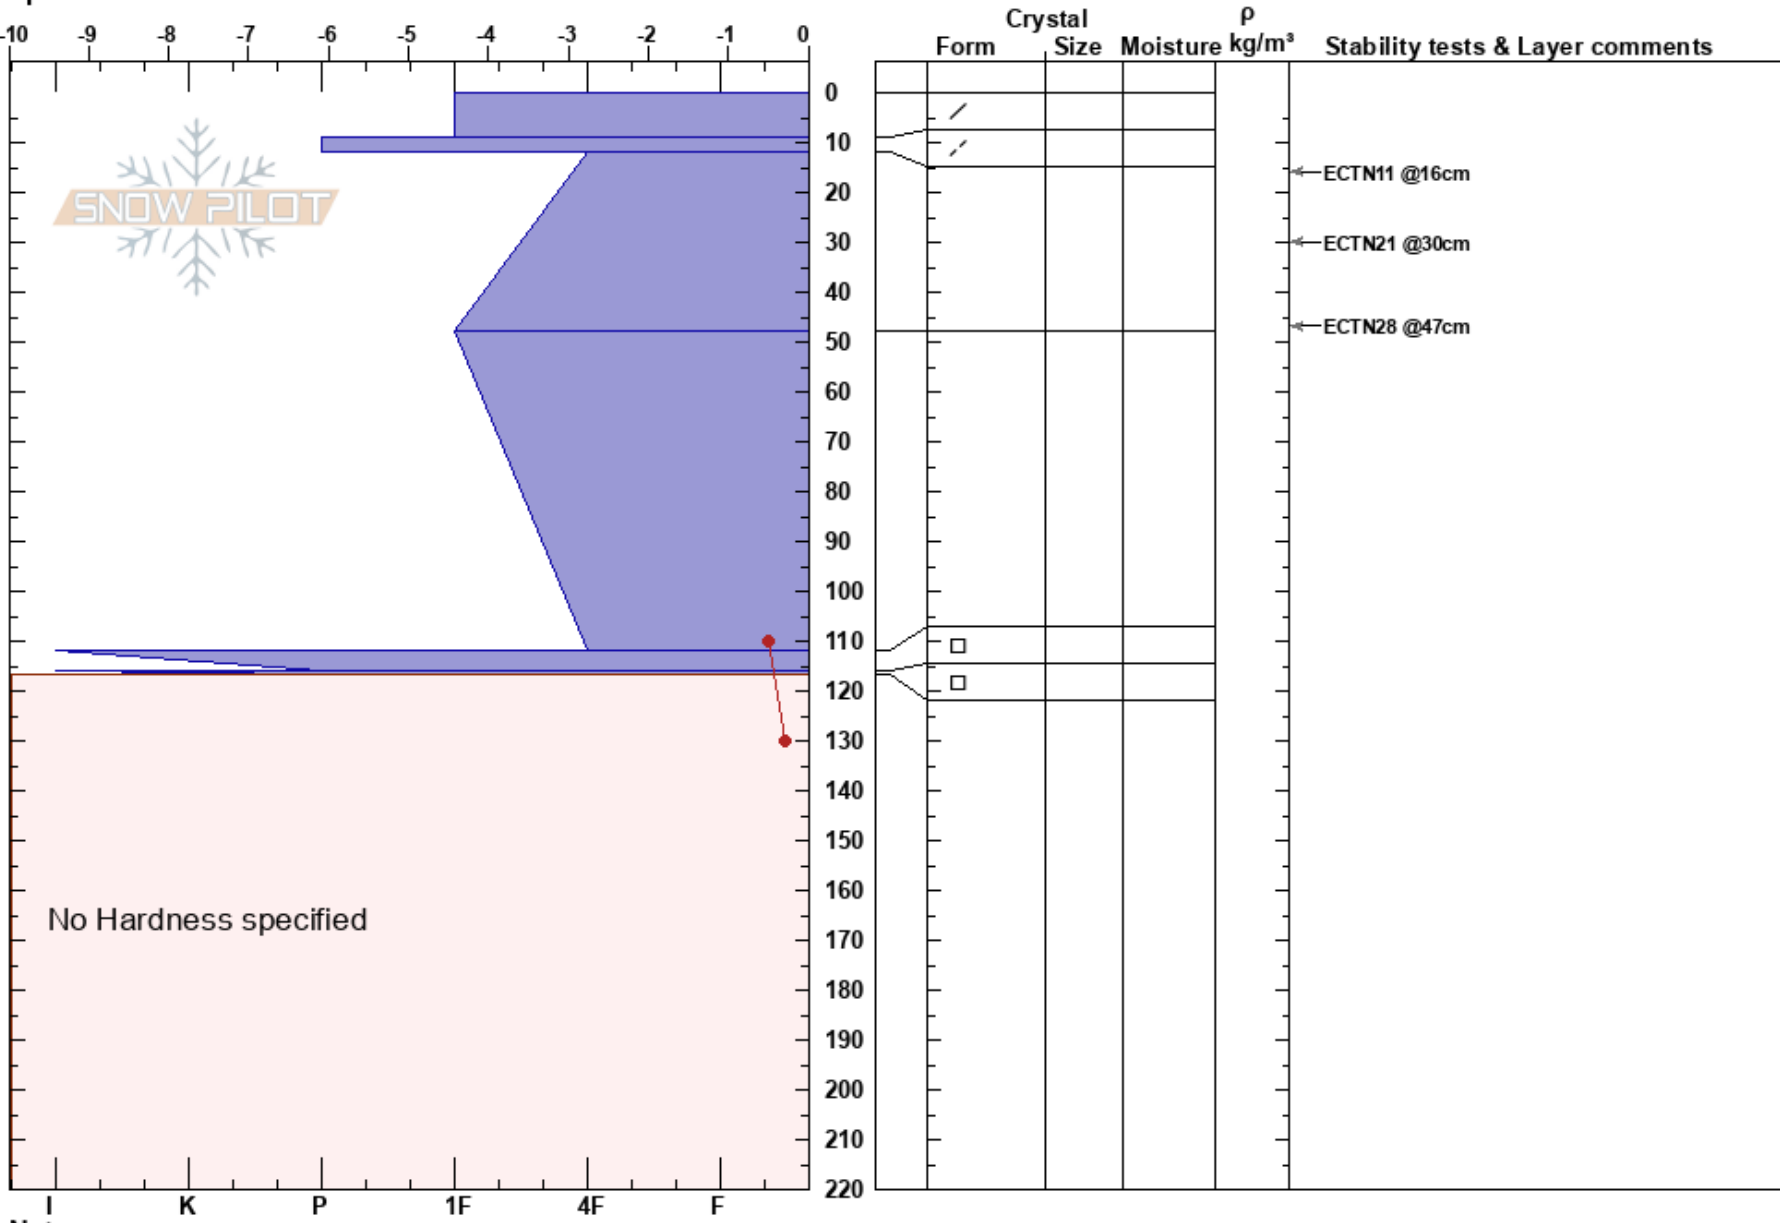

Grönfjäll Vallén  
 Grönfjället  
 Sweden  
 Elevation: 749 m  
 Aspect: 98°  
 Specifics:

Sven Olofsson  
 13/01/2020 - 11:15  
 Co-ord: 65.28419N, 15.66005E  
 Slope Angle: 21°  
 Wind Loading: yes

Stability: HS:220  
 Air Temperature: -2°C PF: 26  
 Sky Cover: BKN  
 Precipitation: NO  
 Wind: SE Moderate

Layer Notes:

Notes: