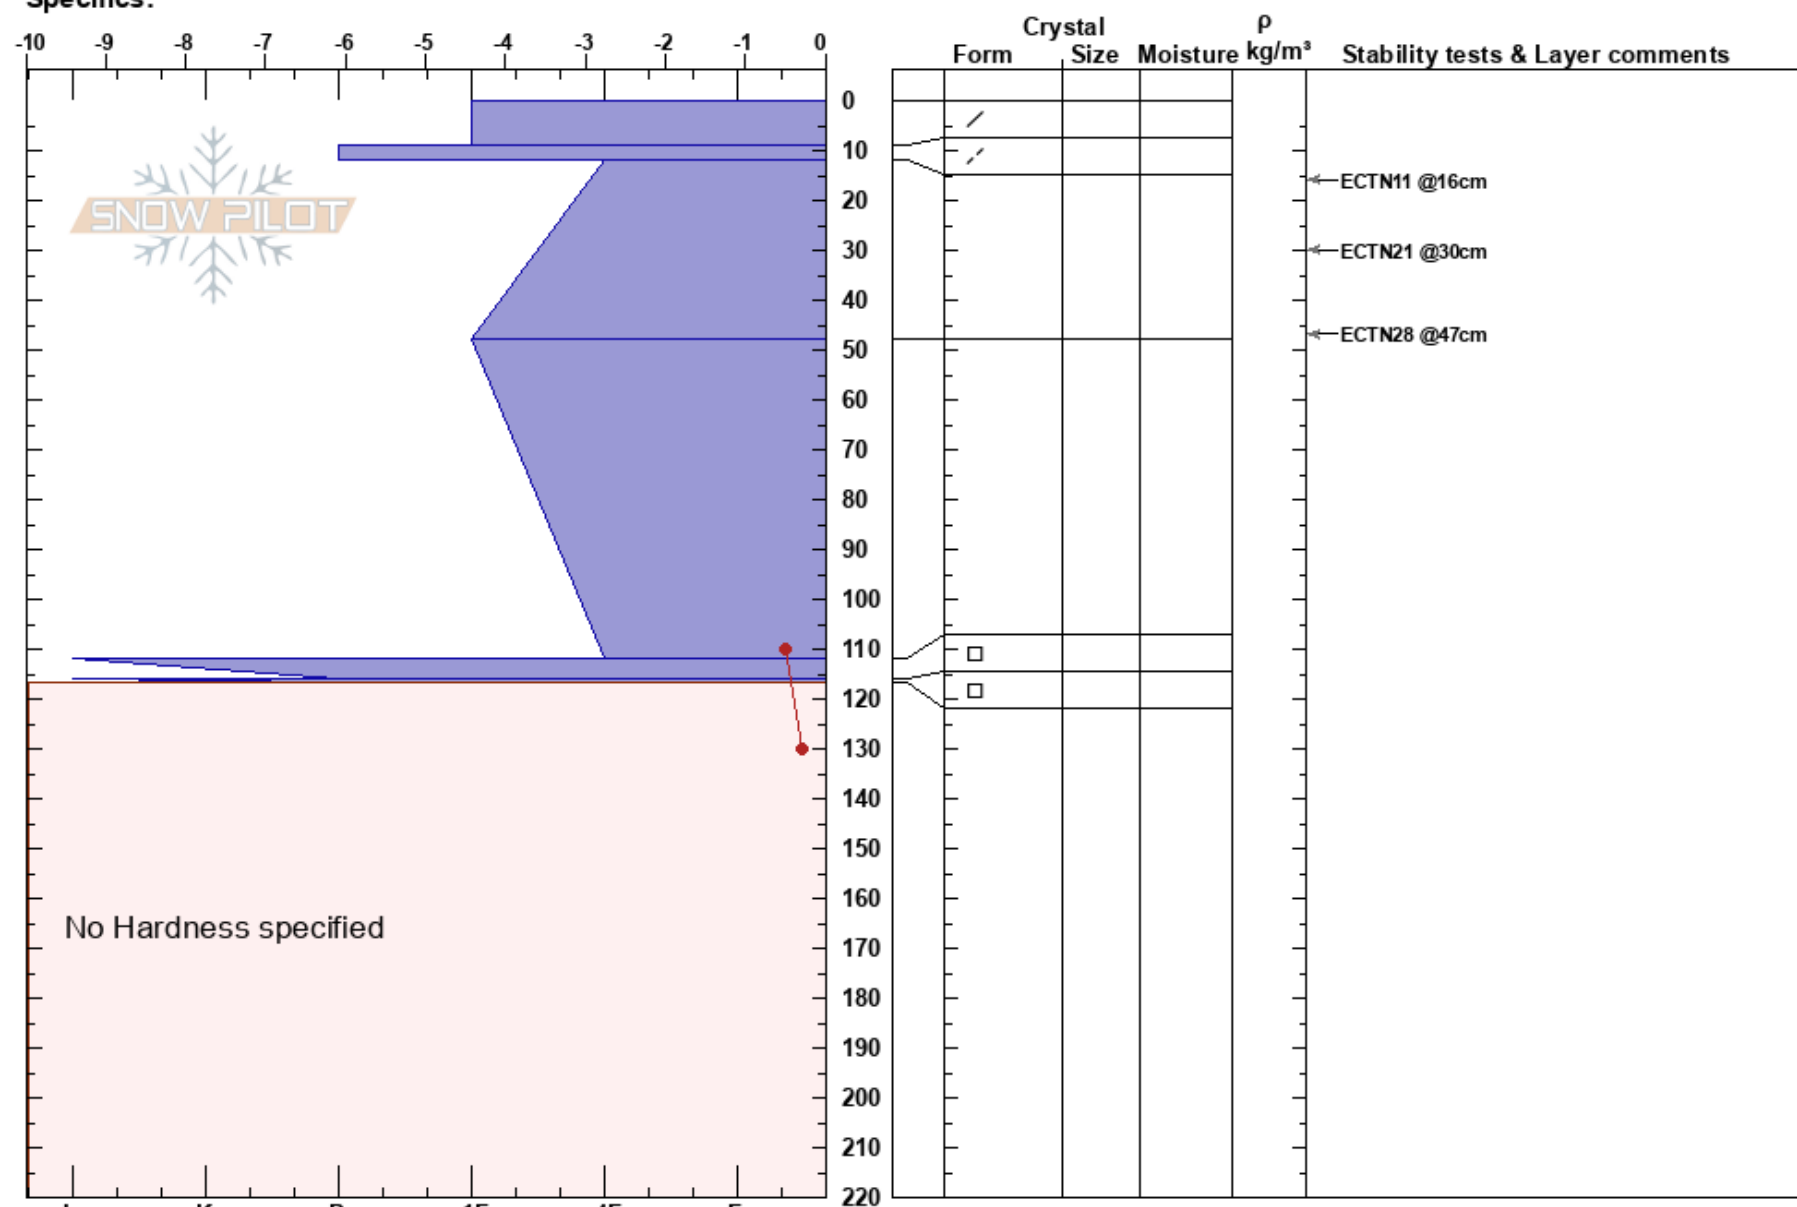

Grönfjäll Vallén
Grönfjället
Sweden
Elevation: 749 m
Aspect: 98°
Specifics:

Sven Olofsson
13/01/2020 - 11:15
Co-ord: 65.28419N, 15.66005E
Slope Angle: 21°
Wind Loading: yes

Stability: HS:220
Air Temperature: -2°C PF: 26
Sky Cover: BKN
Precipitation: NO
Wind: SE Moderate

Layer Notes:

No Hardness specified

Notes: