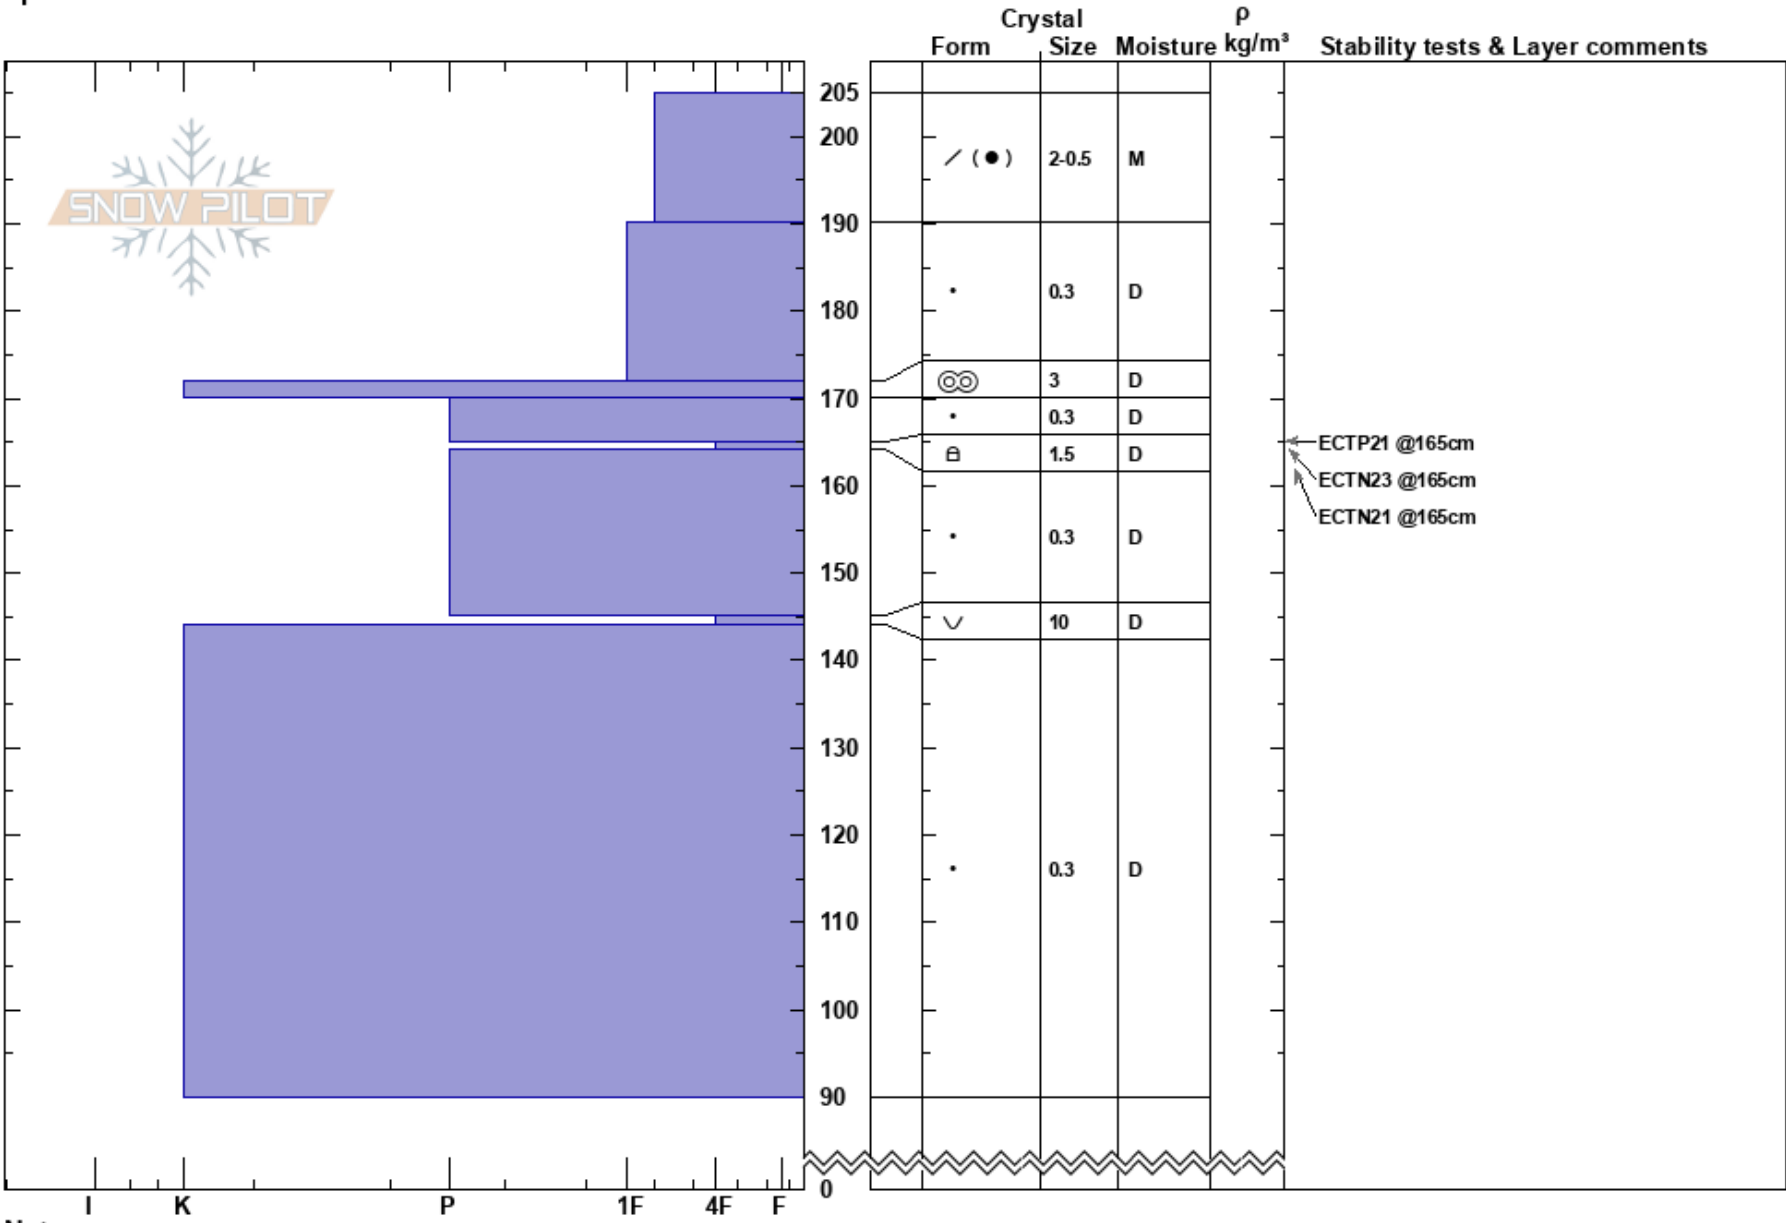

Lone Tree Bowl  
 Raggeds  
 CO  
 Elevation: 9750 ft  
 Aspect: 45°  
 Specifics:

Colin Mitchell  
 02/21/2017 - 12:00pm  
 Co-ord: 39.12000N, -107.28000W  
 Slope Angle: 30°  
 Wind Loading: previous

Stability: Good  
 Air Temperature: 5°C  
 Sky Cover: OVC  
 Precipitation: NO  
 Wind: SW Moderate

HS:205  
 PF: 50  
 165-164cm: Problematic layer

Notes: