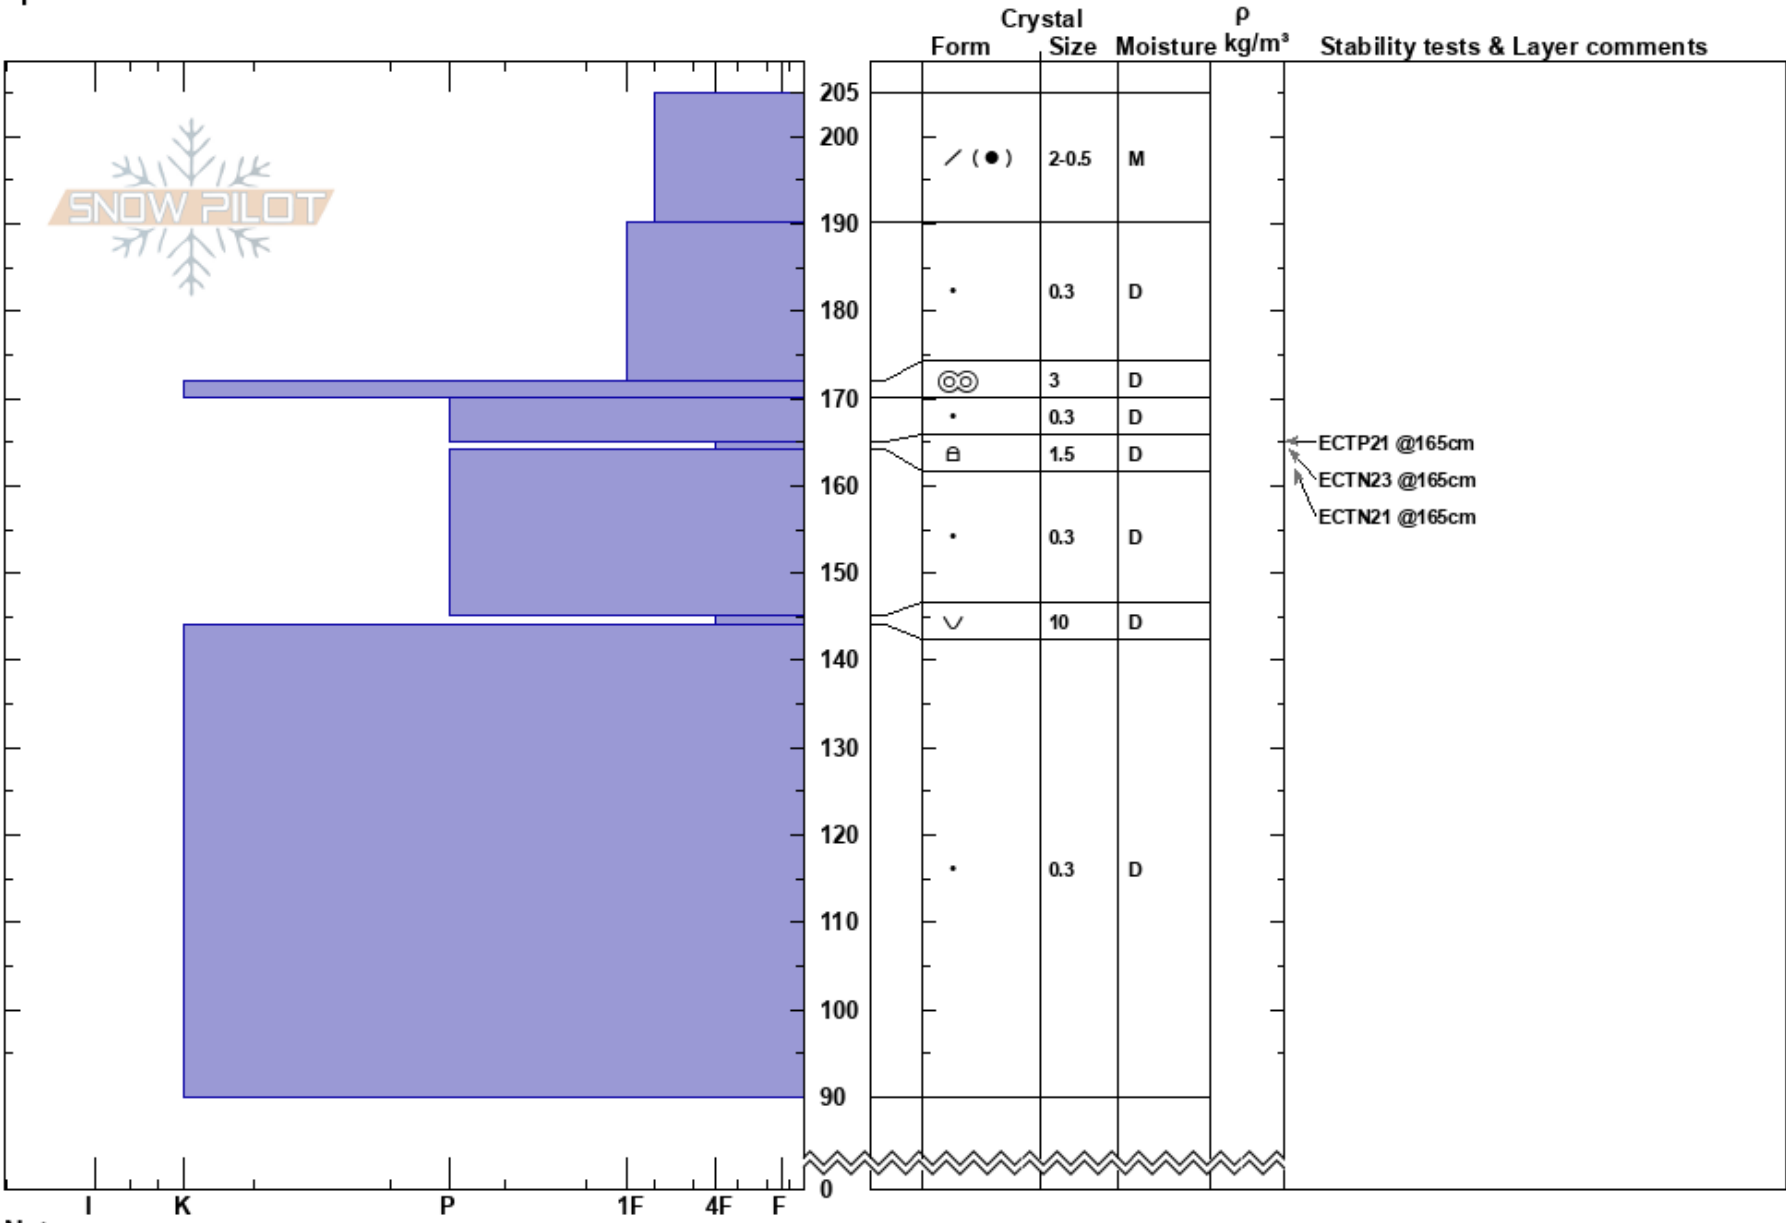

Lone Tree Bowl
 Raggeds
 CO
 Elevation: 9750 ft
 Aspect: 45°
 Specifics:

Colin Mitchell
 02/21/2017 - 12:00pm
 Co-ord: 39.12000N, -107.28000W
 Slope Angle: 30°
 Wind Loading: previous

Stability: Good
 Air Temperature: 5°C
 Sky Cover: OVC
 Precipitation: NO
 Wind: SW Moderate

HS:205
 PF: 50
 165-164cm: Problematic layer

Notes: