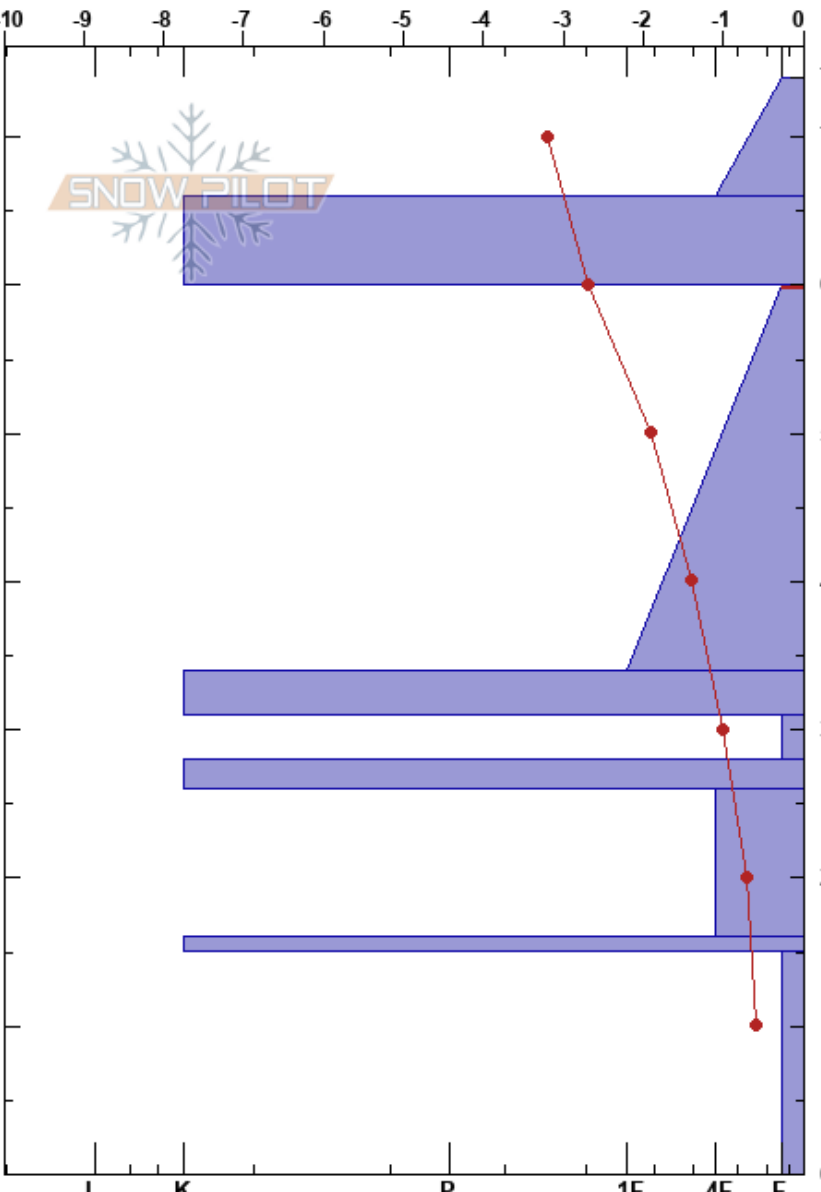

Kellostapuli Kai Lehtonen
 12/01/2020 - 14:00
 Finland
Elevation: 450 m
Aspect: NE
Specifics: Pit dug in a Ski Area; Pit is representative of backcountry
Co-ord: 35W 382527E 7499672N
Slope Angle:
Wind Loading: yes

Stability: **HS:74**
Air Temperature: -2.8°C
Sky Cover: BKN
Precipitation: S-1
Wind: W Moderate
Layer Notes:
 60-34cm: Problematic layer

Form	Crystal		ρ kg/m ³	Stability tests & Layer comments
	Size	Moisture		
/				
⊙⊙				
□	1-2			
⊙⊙				
□				
⊙⊙				
□				
⊙⊙				
□				