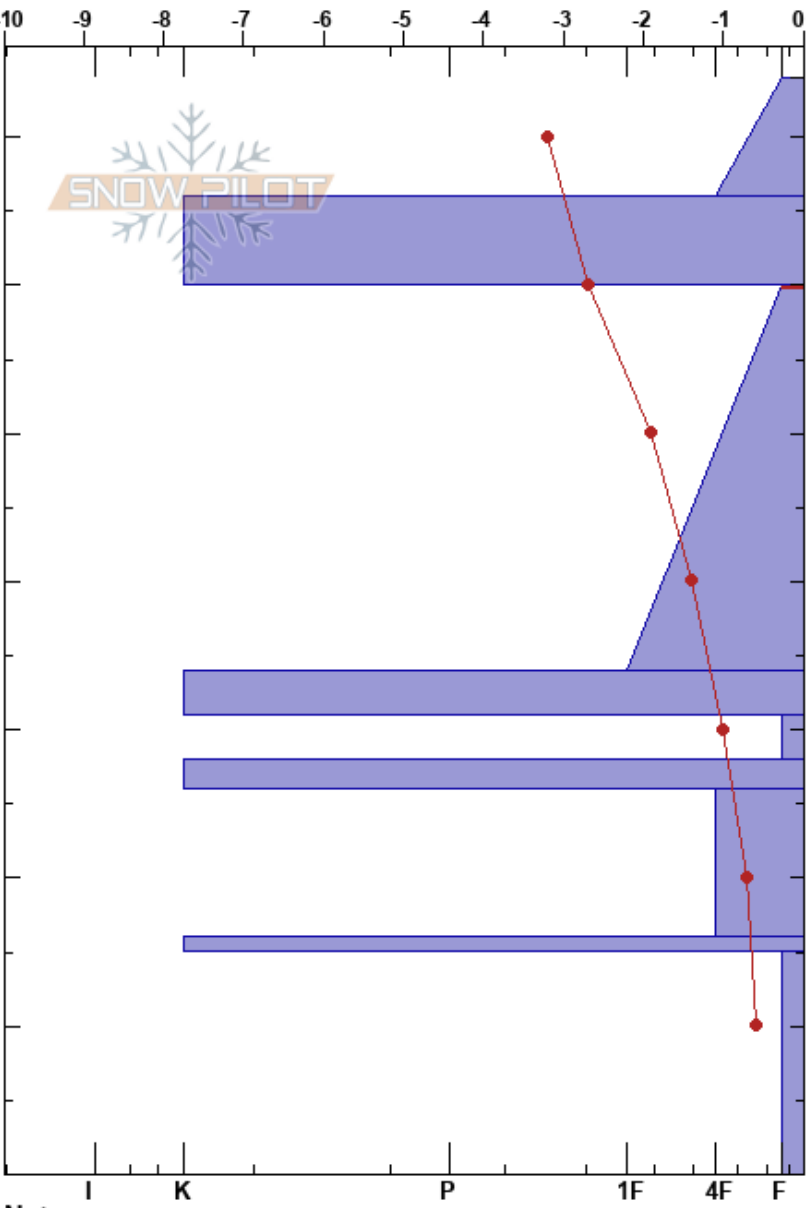

Kellostapuli Kai Lehtonen
 12/01/2020 - 14:00
 Finland Co-ord: 35W 382527E 7499672N
 Elevation: 450 m Slope Angle:
 Aspect: NE Wind Loading: yes
 Specifics: Pit dug in a Ski Area; Pit is representative of backcountry

Stability: HS:74
 Air Temperature: -2.8°C
 Sky Cover: BKN
 Precipitation: S-1
 Wind: W Moderate
 Layer Notes: 60-34cm: Problematic layer

Height (m)	Crystal		Moisture	ρ kg/m ³	Stability tests & Layer comments
	Form	Size			
74					
70	/				
66	⊙⊙				
60					
50	□	1-2			
40					
36	⊙⊙				
34	□				
30	⊙⊙				
26					
22	□				
18	⊙⊙				
14					
10	□				
0					