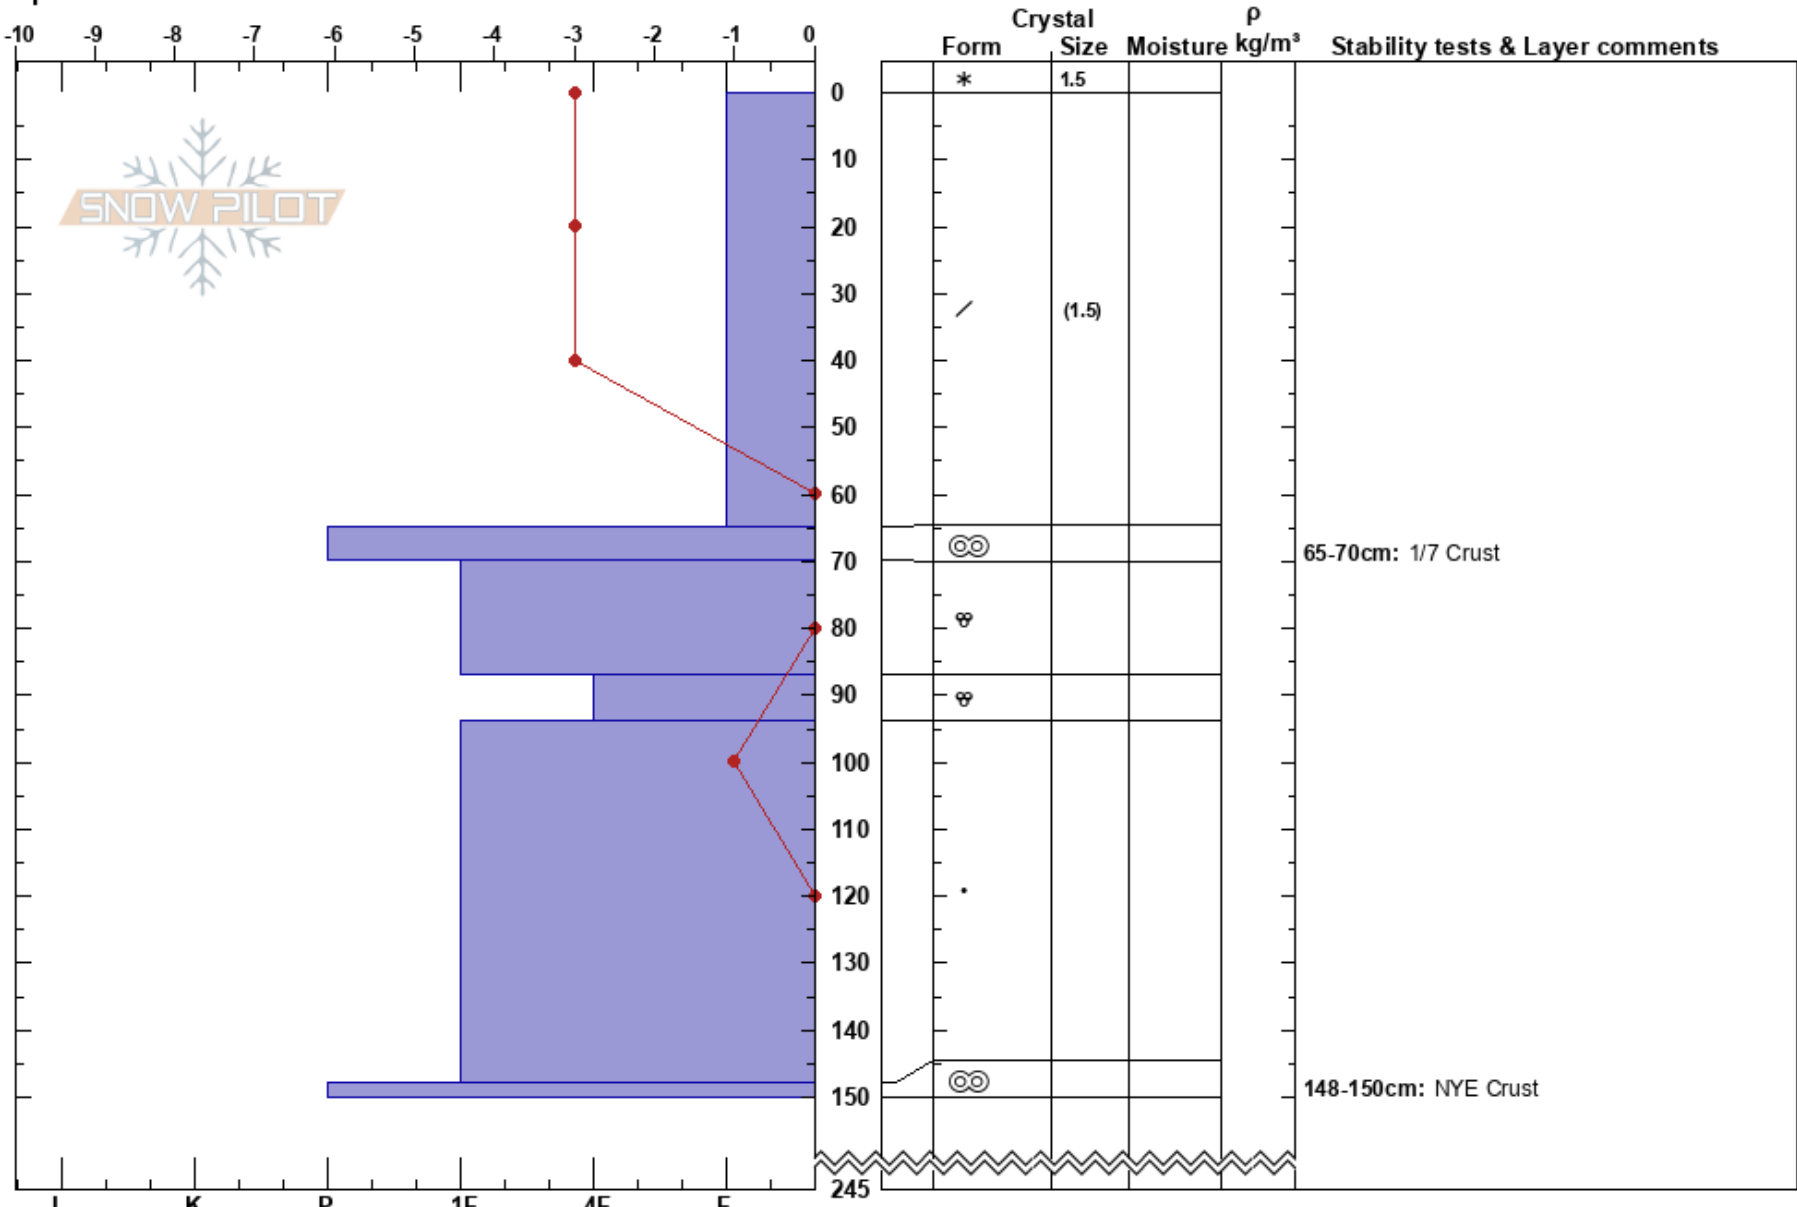

Grace Lakes, WA  
 Stevens Pass  
 WA  
 Elevation: 4678 ft  
 Aspect: N  
 Specifics: Practice Pit

Alex Cowen  
 01/11/2020 - 11:33am  
 Co-ord: 10T 641636W 5288978N  
 Slope Angle: 18°  
 Wind Loading: yes

Stability: Fair  
 Air Temperature: -1°C  
 Sky Cover: OVC  
 Precipitation: S5  
 Wind: SW Moderate

HS:245  
 PF: 74  
 Layer Notes:  
 65-70cm: 1/7 Crust  
 87-94cm: Problematic layer  
 148-150cm: NYE Crust