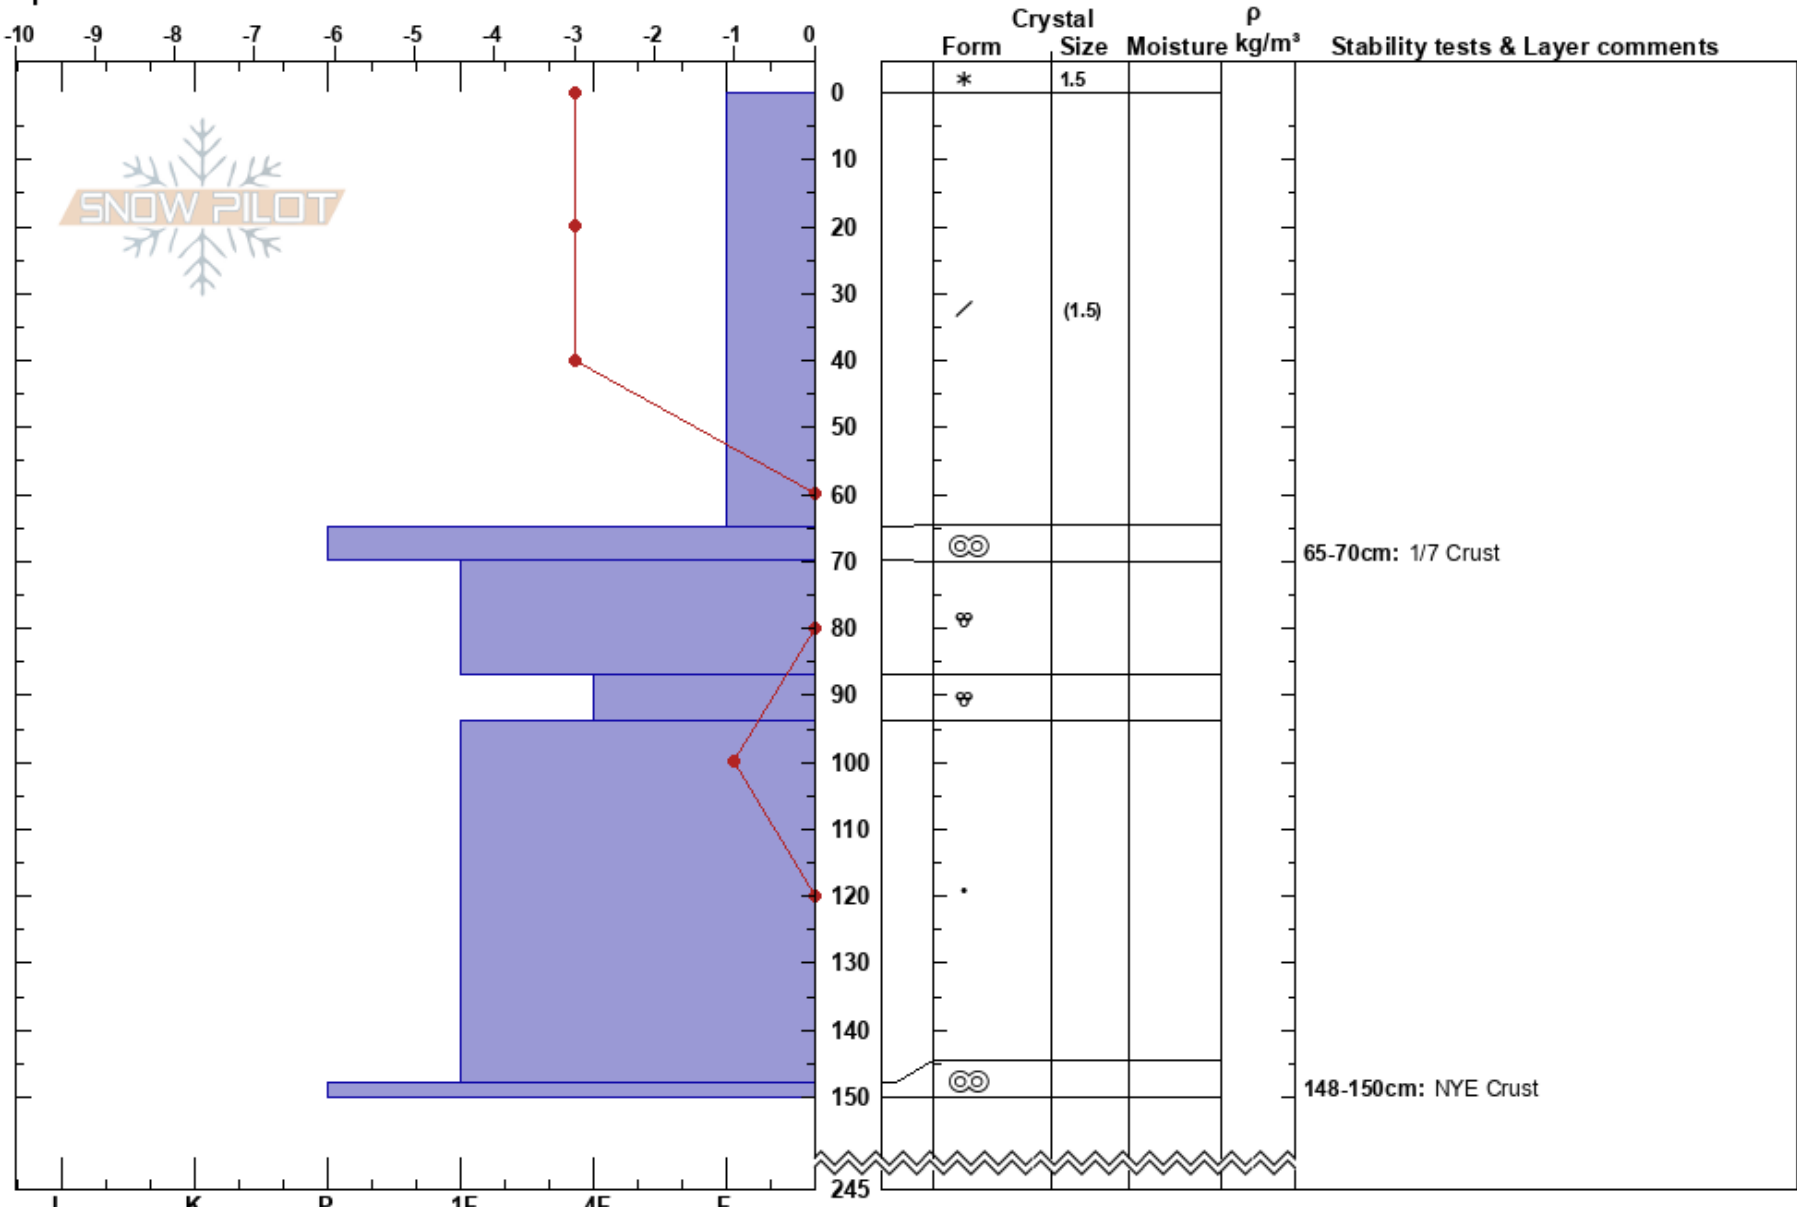

Grace Lakes, WA
 Stevens Pass
 WA
 Elevation: 4678 ft
 Aspect: N
 Specifics: Practice Pit

Alex Cowen
 01/11/2020 - 11:33am
 Co-ord: 10T 641636W 5288978N
 Slope Angle: 18°
 Wind Loading: yes

Stability: Fair
 Air Temperature: -1°C
 Sky Cover: OVC
 Precipitation: S5
 Wind: SW Moderate

HS:245
 PF: 74
 Layer Notes:
 65-70cm: 1/7 Crust
 87-94cm: Problematic layer
 148-150cm: NYE Crust

Notes: