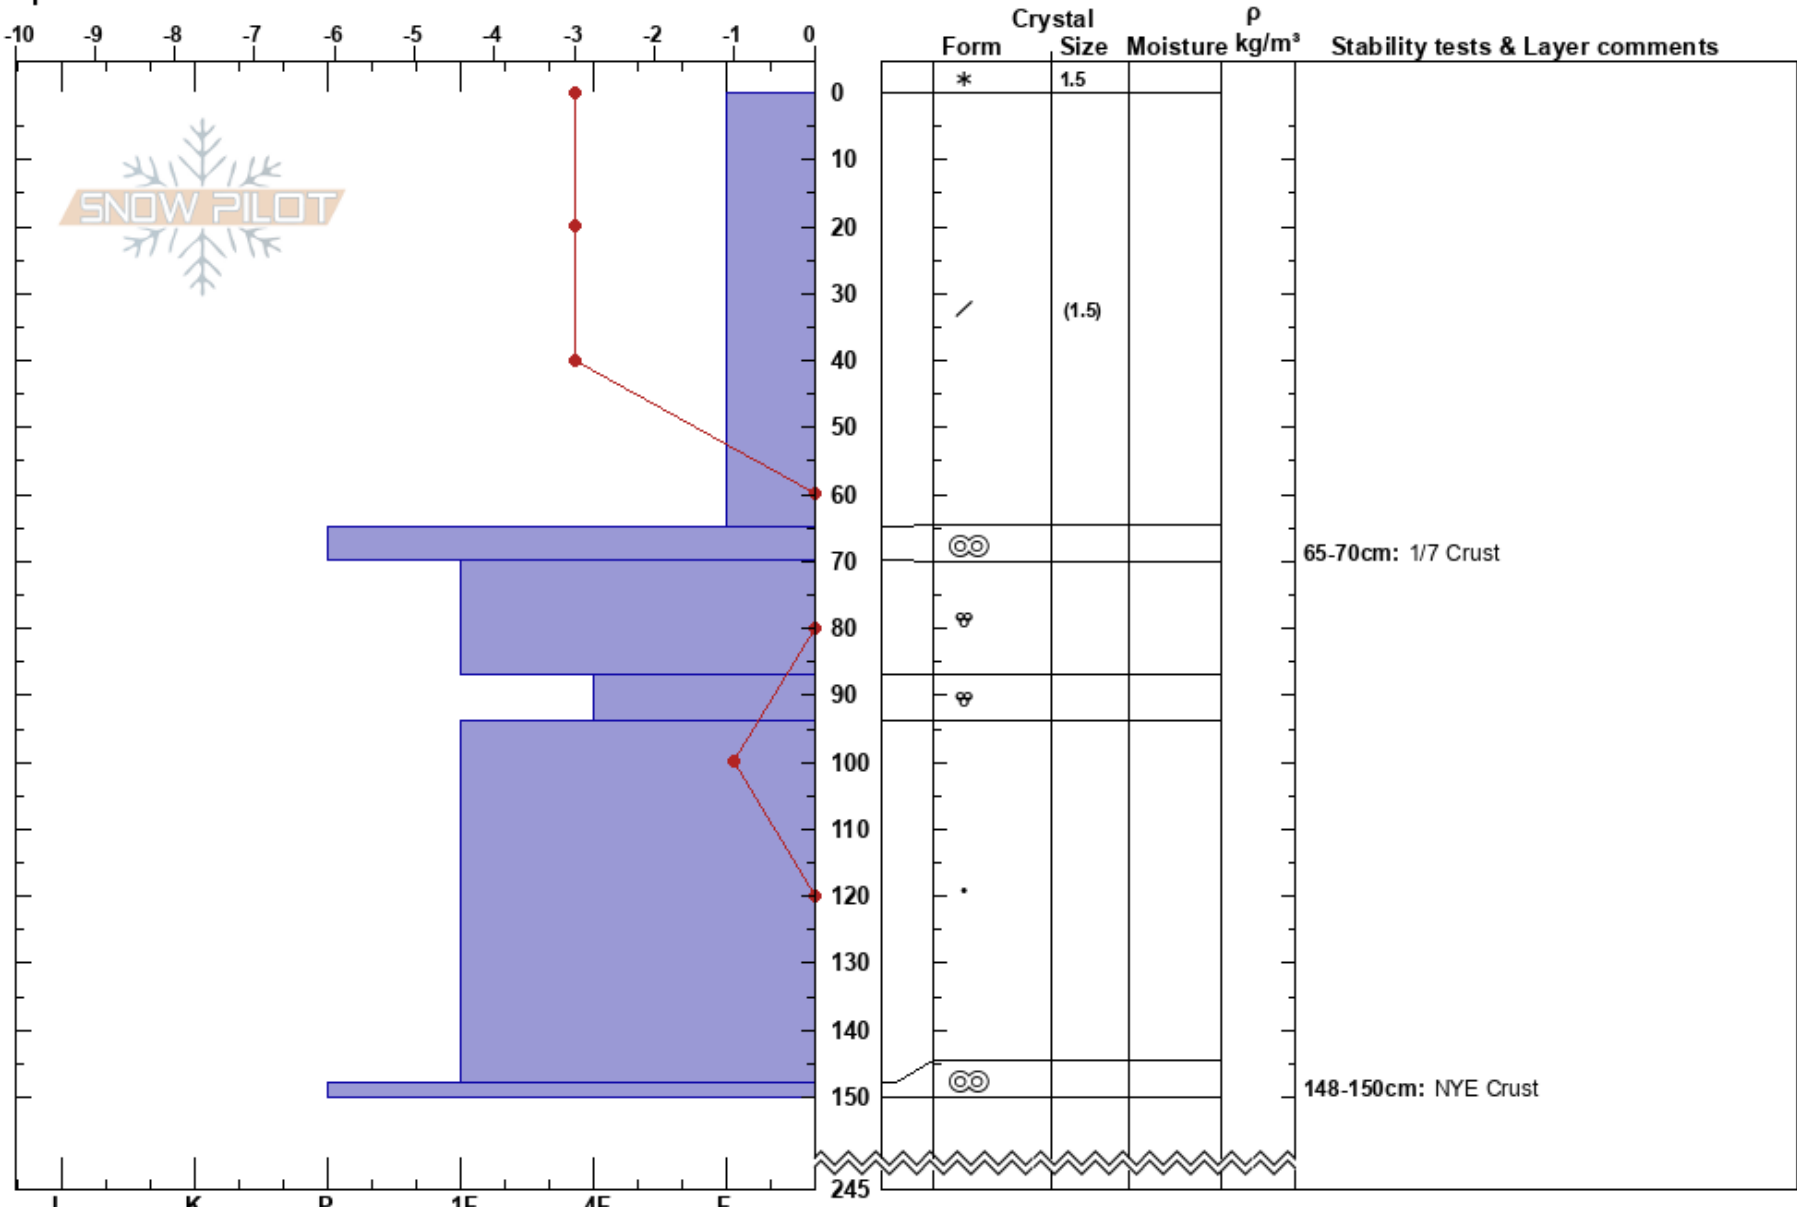

Grace Lakes, WA
 Stevens Pass
 WA
 Elevation: 4678 ft
 Aspect: N
 Specifics: Practice Pit

Alex Cowen
 01/11/2020 - 11:33am
 Co-ord: 10T 641636W 5288978N
 Slope Angle: 18°
 Wind Loading: yes

Stability: Fair
 Air Temperature: -1°C
 Sky Cover: OVC
 Precipitation: S5
 Wind: SW Moderate

HS:245
 PF: 74
 65-70cm: 1/7 Crust
 87-94cm: Problematic layer
 148-150cm: NYE Crust

Notes: