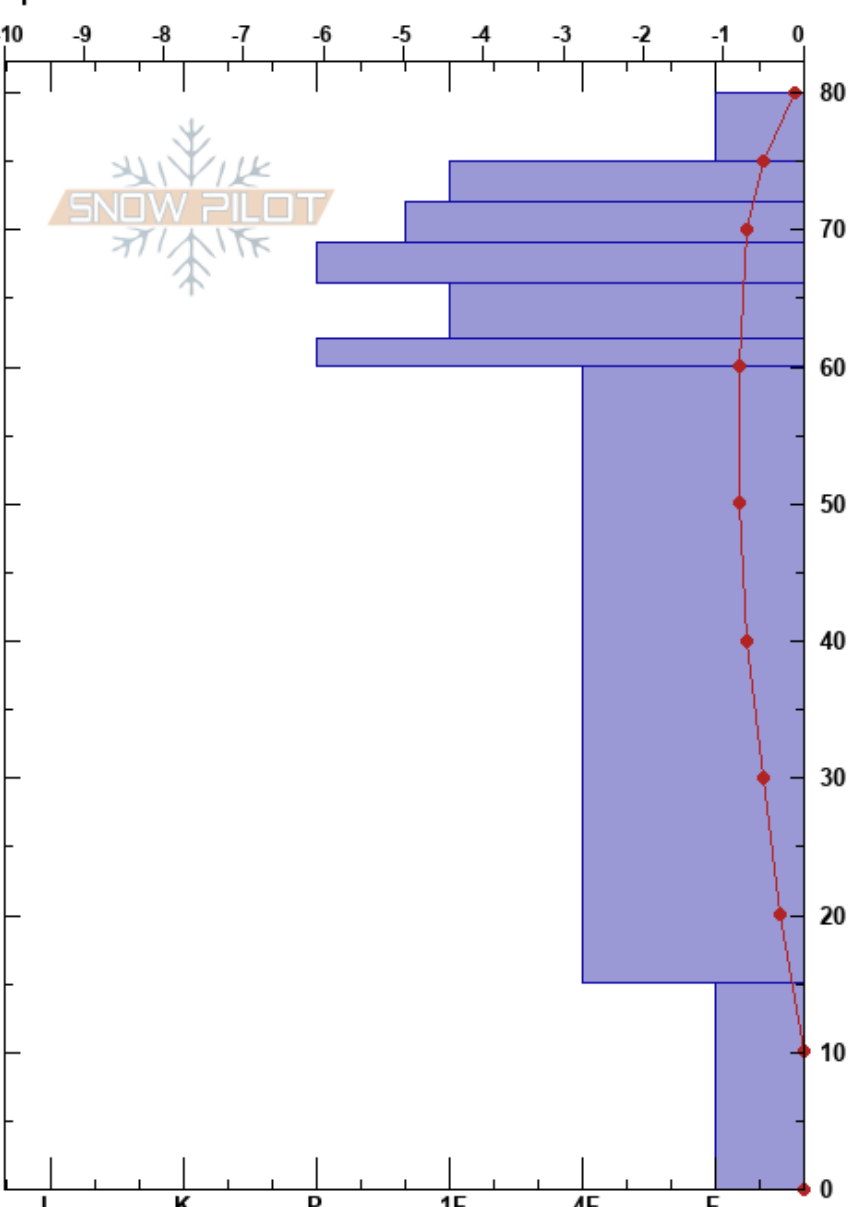

Targhee Pass 2/18/17
 Lionhead Range
 ID
 Elevation: 2166 m
 Aspect: 107°
 Specifics:

Jordan Allen
 02/18/2017 - 12:00pm
 Co-ord: 44.67198N, -111.29593W
 Slope Angle: 15°
 Wind Loading:

Stability: **HS:80**
 Air Temperature: 0.2°C
 Sky Cover: OVC
 Precipitation: RS
 Wind: SW Moderate

PS: 5
 69-66cm: not confident of density
 62-60cm: not confident of density
 60-15cm: all tests broke here
 60-15cm: Problematic layer
 15-0cm: density seems weird

Form	Crystal		Moisture	ρ kg/m³	Stability tests & Layer comments
	Size				
*	3		M	150	
/	1-2		D	240	
∩	3-5		D	280	
⊙⊙			D	26	69-66cm: not confident of density
●	0.5-1		D	240	
⊙⊙			D	280	62-60cm: not confident of density
				260	
⊖	1-2		D		60-15cm: all tests broke here
∧	2-3		D	360	15-0cm: density seems weird

Notes: Snowpack thinned to 55 cm up slope. Some anchoring of snow with shrubs.