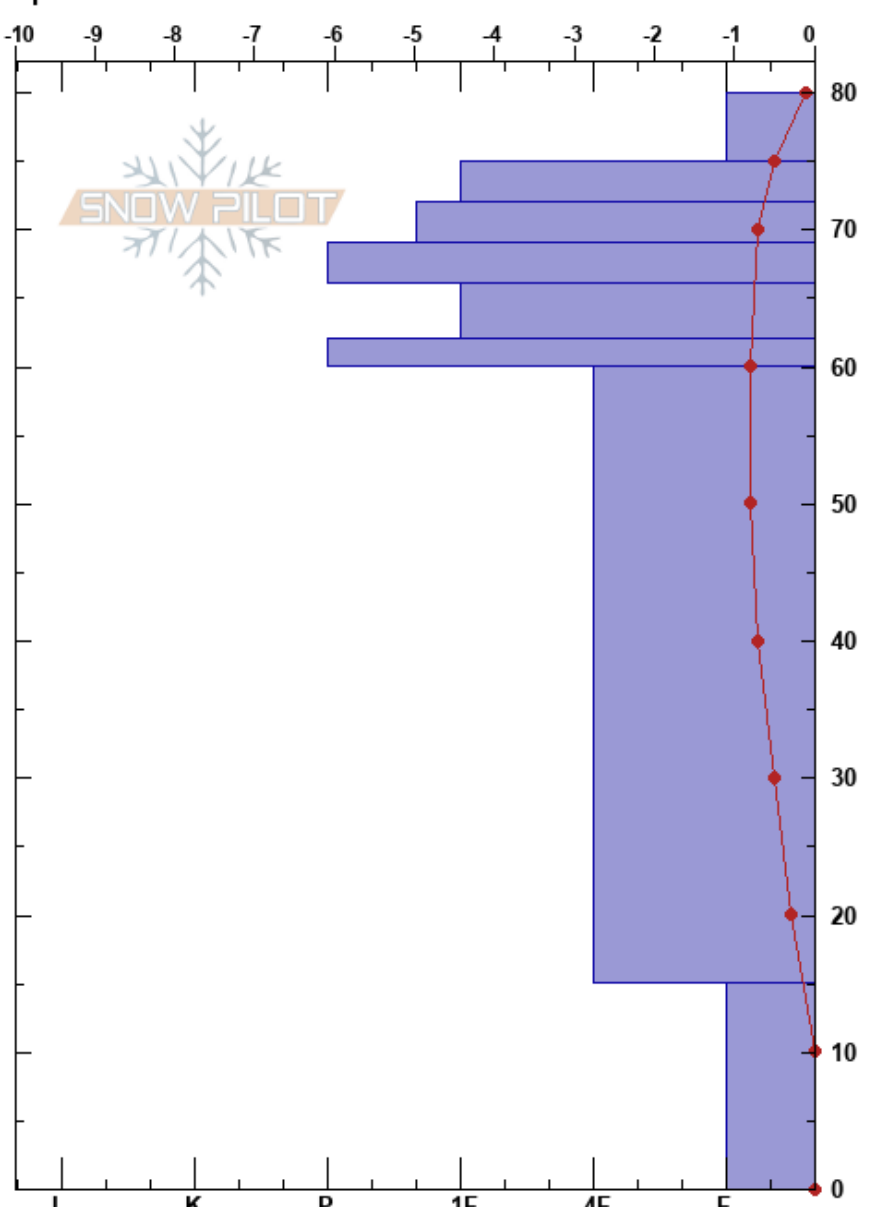

Targhee Pass 2/18/17
 Lionhead Range
 ID
 Elevation: 2166 m
 Aspect: 107°
 Specifics:

Jordan Allen
 02/18/2017 - 12:00pm
 Co-ord: 44.67198N, -111.29593W
 Slope Angle: 15°
 Wind Loading:

Stability: **HS:80**
 Air Temperature: 0.2°C
 Sky Cover: OVC
 Precipitation: RS
 Wind: SW Moderate

PS: 5
 69-66cm: not confident of density
 62-60cm: not confident of density
 60-15cm: all tests broke here
 60-15cm: Problematic layer
 15-0cm: density seems weird

Form	Crystal		Moisture	ρ kg/m ³	Stability tests & Layer comments
	Size				
*	3		M	150	
/	1-2		D	240	
∩	3-5		D	280	
⊙⊙			D	26	69-66cm: not confident of density
●	0.5-1		D	240	
⊙⊙			D	280	62-60cm: not confident of density
				260	
⊖	1-2		D		60-15cm: all tests broke here
∧	2-3		D	360	15-0cm: density seems weird

Notes: Snowpack thinned to 55 cm up slope. Some anchoring of snow with shrubs.