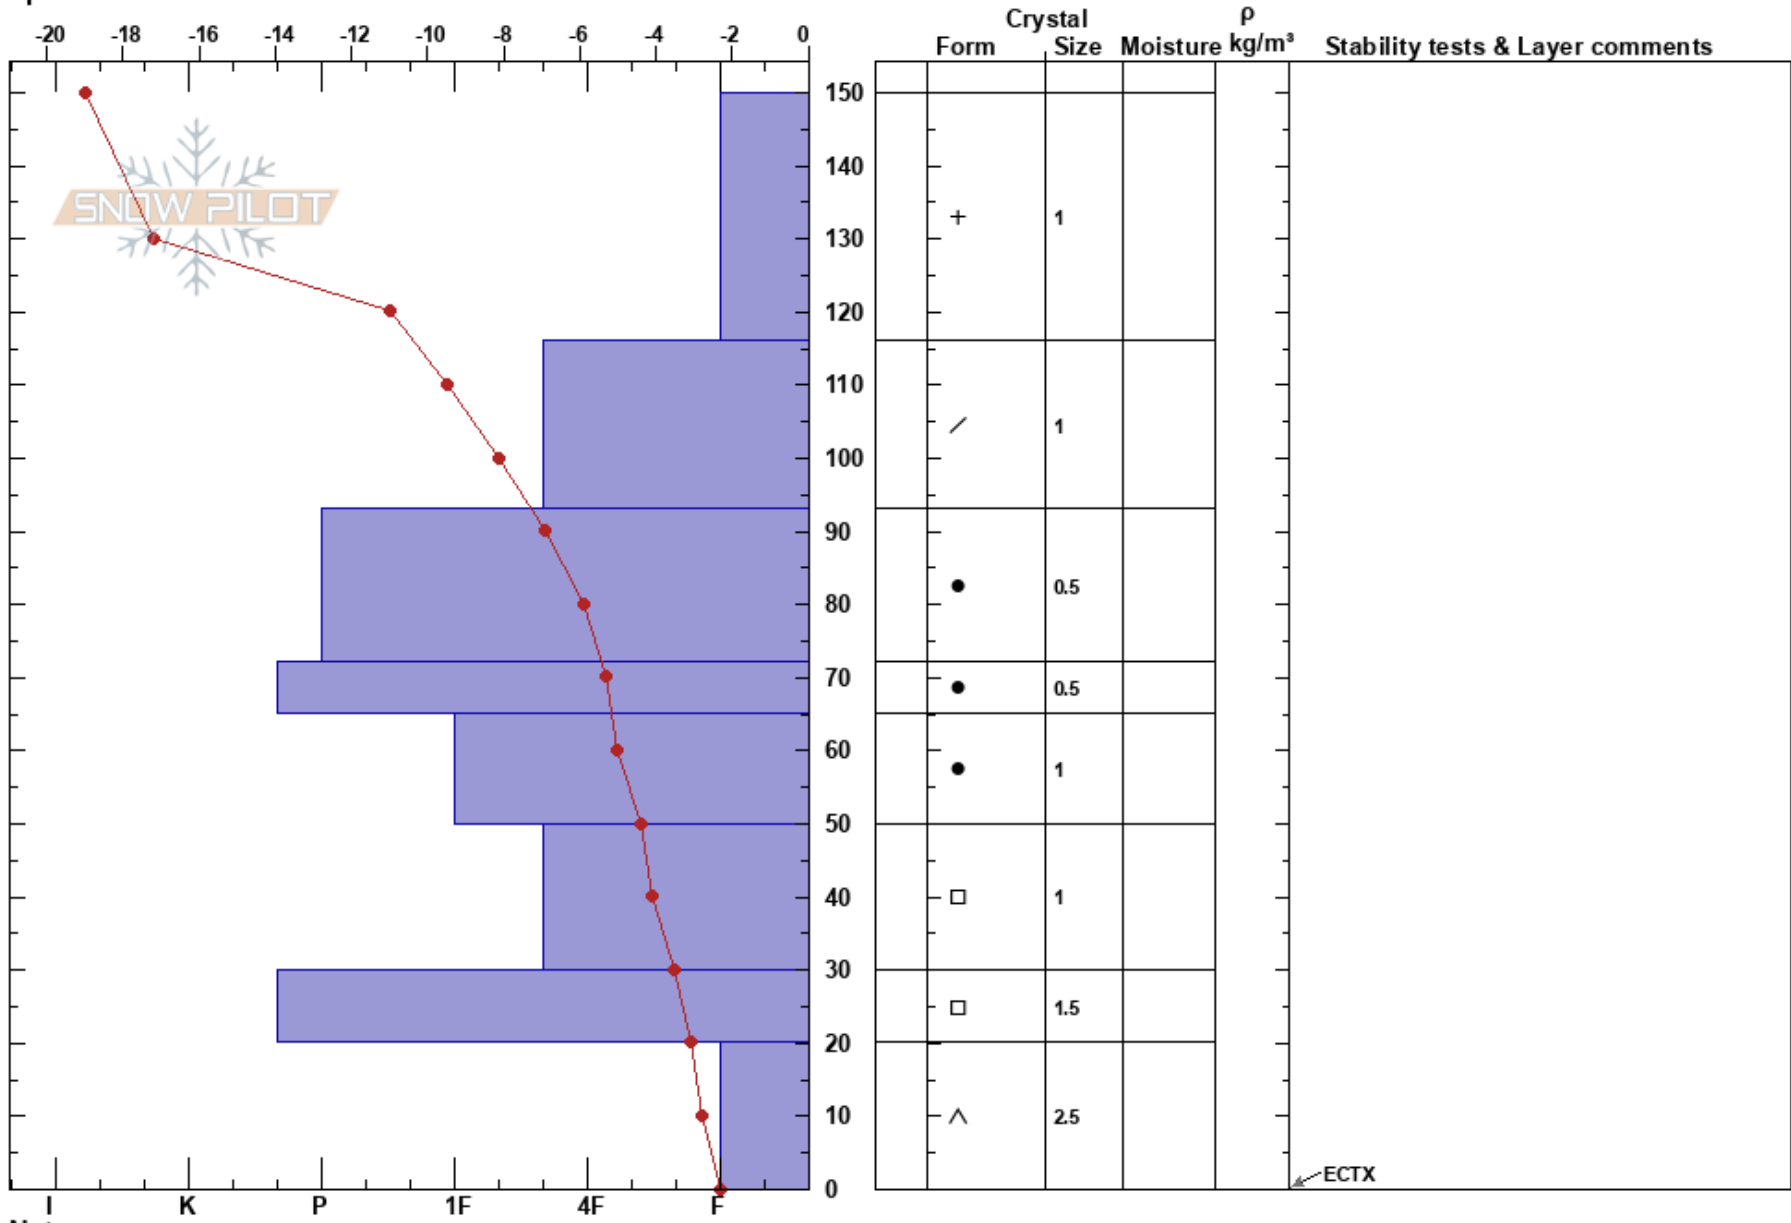

Little French
 Tenmile Range
 CO
 Elevation: 11400 ft
 Aspect: NE
 Specifics:

Chris Abell
 01/26/2017 - 2:30pm
 Co-ord: 39.4685N, -105.9475W
 Slope Angle: 24°
 Wind Loading: no

Stability:
 Air Temperature: -18°C
 Sky Cover: OVC
 Precipitation: S1
 Wind: N Light Breeze

HS: 150

Layer Notes:

Notes:

ECTX