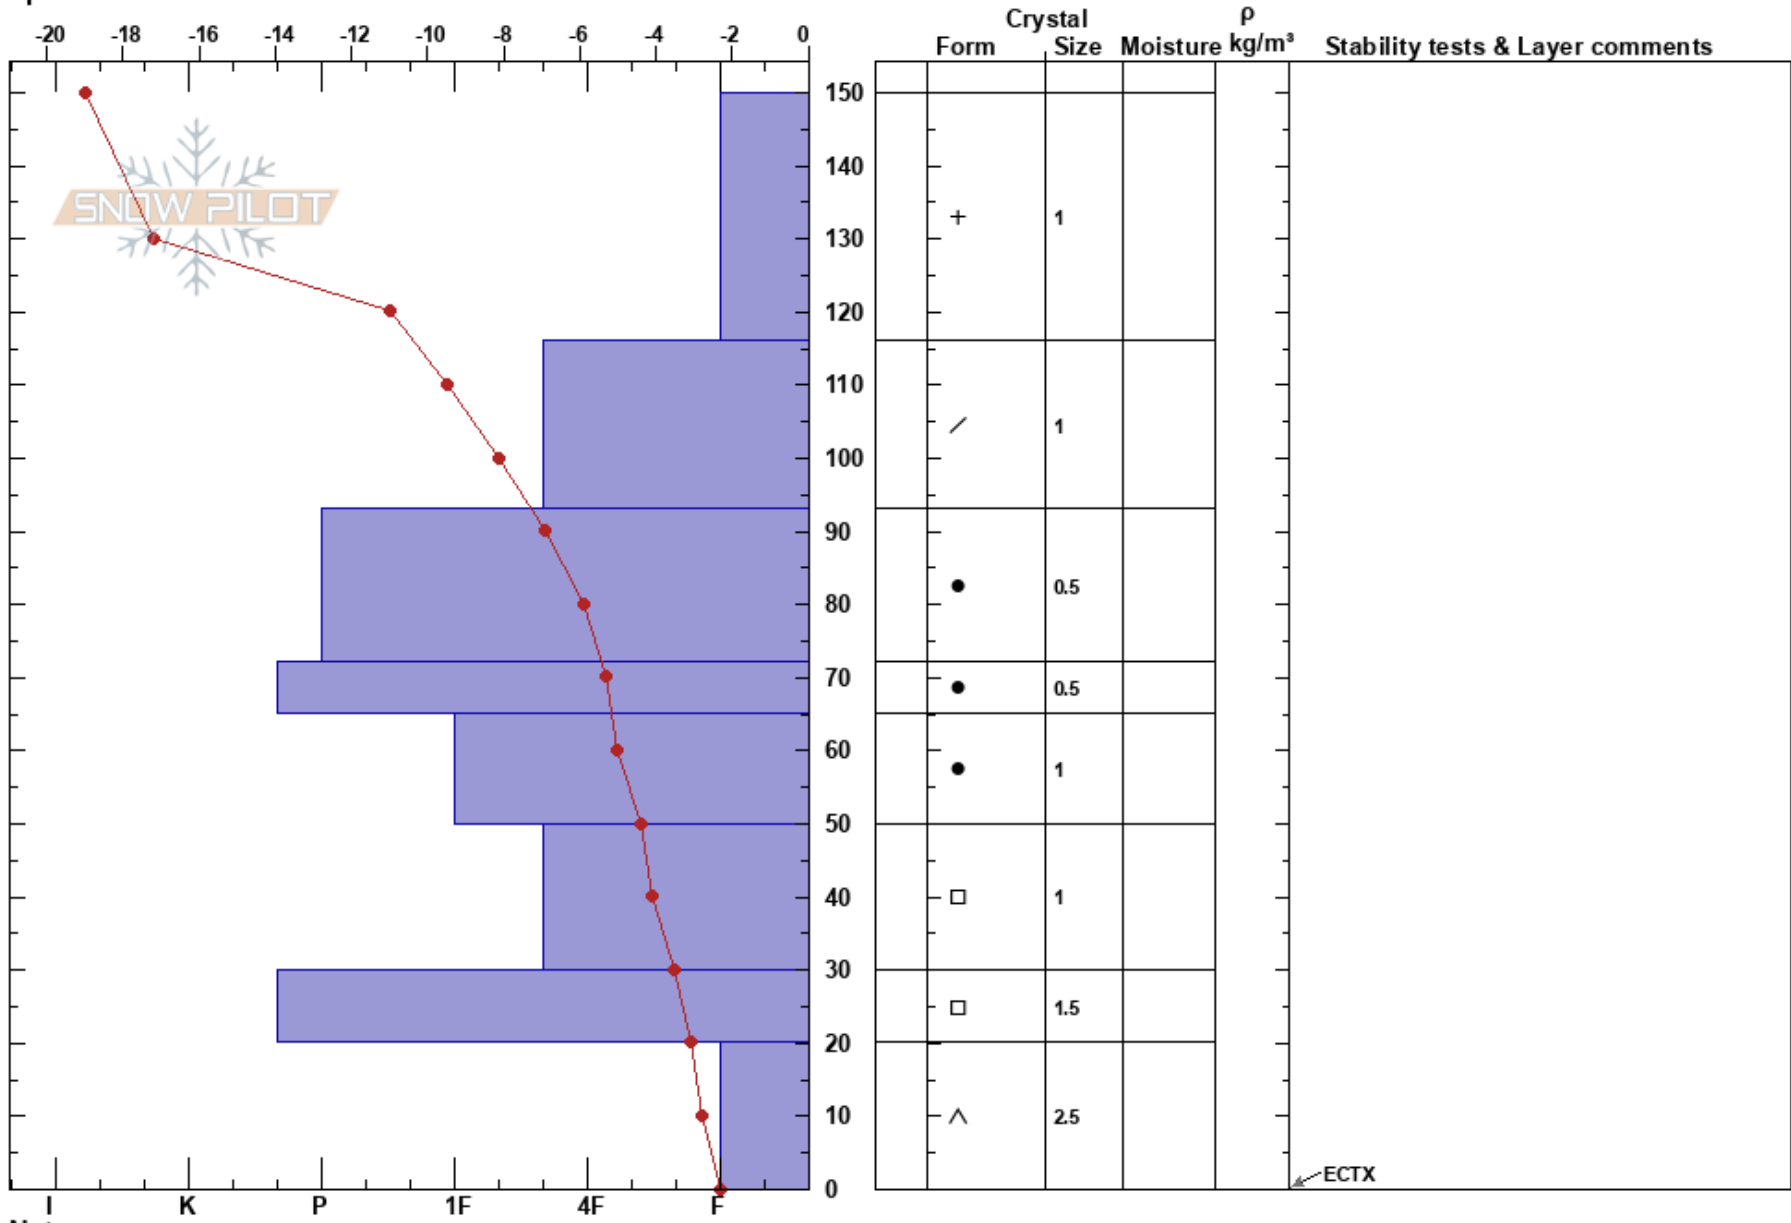

Little French  
 Tenmile Range  
 CO  
 Elevation: 11400 ft  
 Aspect: NE  
 Specifics:

Chris Abell  
 01/26/2017 - 2:30pm  
 Co-ord: 39.4685N, -105.9475W  
 Slope Angle: 24°  
 Wind Loading: no

Stability:  
 Air Temperature: -18°C  
 Sky Cover: OVC  
 Precipitation: S1  
 Wind: N Light Breeze

HS: 150

Layer Notes:

Notes:

ECTX