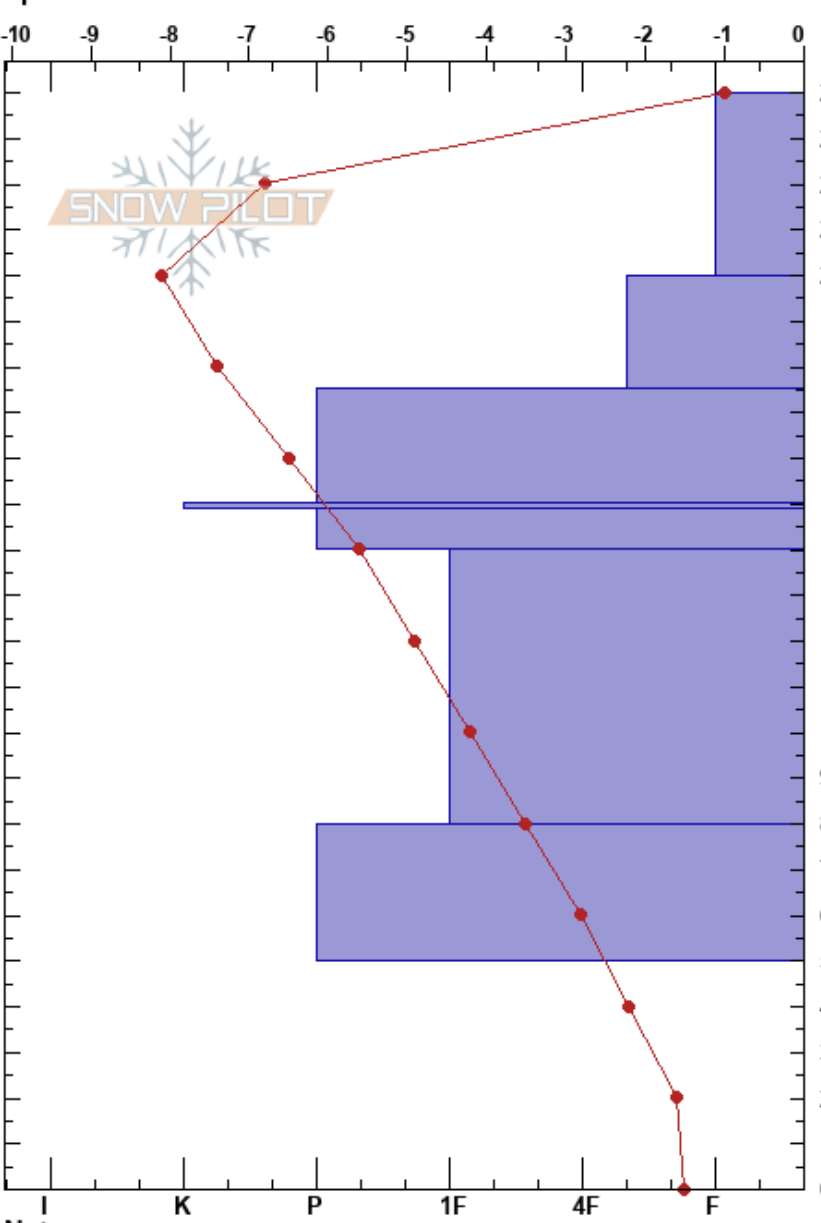

Top of Numbers, #2  
 Tenmile Range  
 CO  
 Elevation: 11800 ft  
 Aspect: S  
 Specifics:

Chris Abell  
 01/30/2017 - 12:00pm  
 Co-ord: 39.45241N, -106.07814W  
 Slope Angle: 25°  
 Wind Loading: yes

Stability:  
 Air Temperature: -1°C  
 Sky Cover: CLR  
 Precipitation: NO  
 Wind: NW Strong

HS:240

Layer Notes:

Altitude (ft)	Crystal		Moisture	$\rho$ kg/m <sup>3</sup>	Stability tests & Layer comments
	Form	Size			
240					
230					
220					
210					
200					
190					
180					
170					
160					
150					
140					
130					
120					
110					
100					
90					
80					
70					
60					
50					
40					
30					
20					
10					
0					