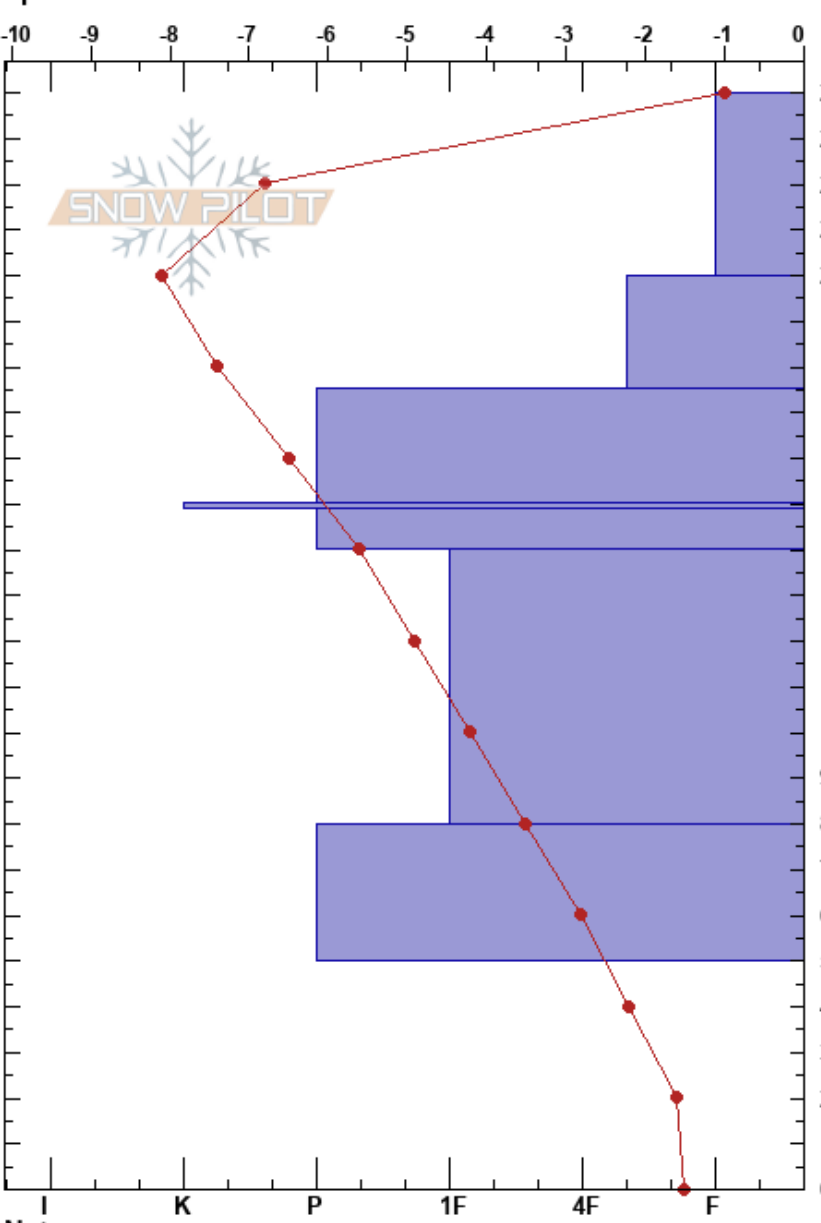

Top of Numbers, #2
 Tenmile Range
 CO
 Elevation: 11800 ft
 Aspect: S
 Specifics:

Chris Abell
 01/30/2017 - 12:00pm
 Co-ord: 39.45241N, -106.07814W
 Slope Angle: 25°
 Wind Loading: yes

Stability:
 Air Temperature: -1°C
 Sky Cover: CLR
 Precipitation: NO
 Wind: NW Strong

HS:240

Layer Notes:

Height (ft)	Crystal		ρ kg/m ³	Stability tests & Layer comments
	Form	Size		
240				
230				
220				
210				
200				
190				
180				
170				
160				
150				
140				
130				
120				
110				
100				
90				
80				
70				
60				
50				
40				
30				
20				
10				
0				