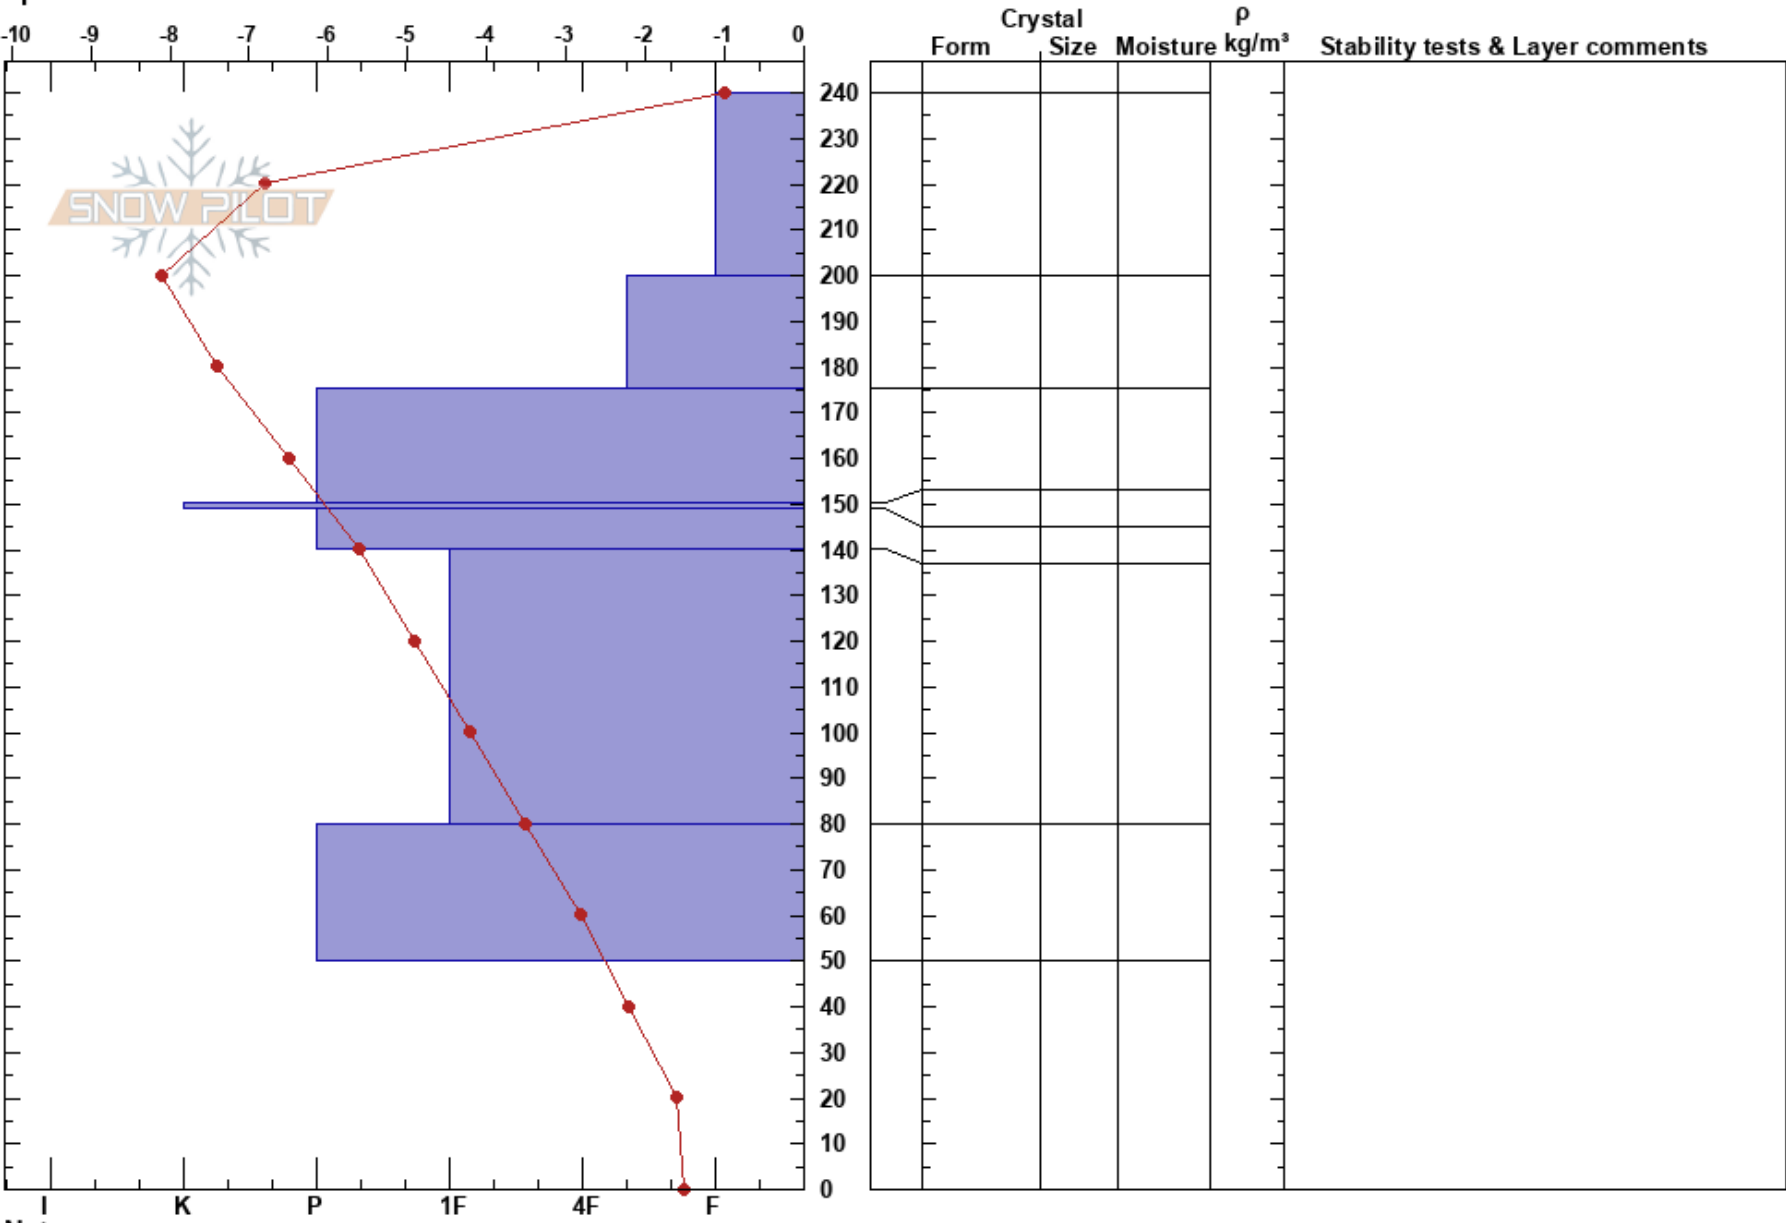

Top of Numbers, #2  
 Tenmile Range  
 CO  
 Elevation: 11800 ft  
 Aspect: S  
 Specifics:

Chris Abell  
 01/30/2017 - 12:00pm  
 Co-ord: 39.45241N, -106.07814W  
 Slope Angle: 25°  
 Wind Loading: yes

Stability:  
 Air Temperature: -1°C  
 Sky Cover: CLR  
 Precipitation: NO  
 Wind: NW Strong

HS:240

Layer Notes:

Notes: