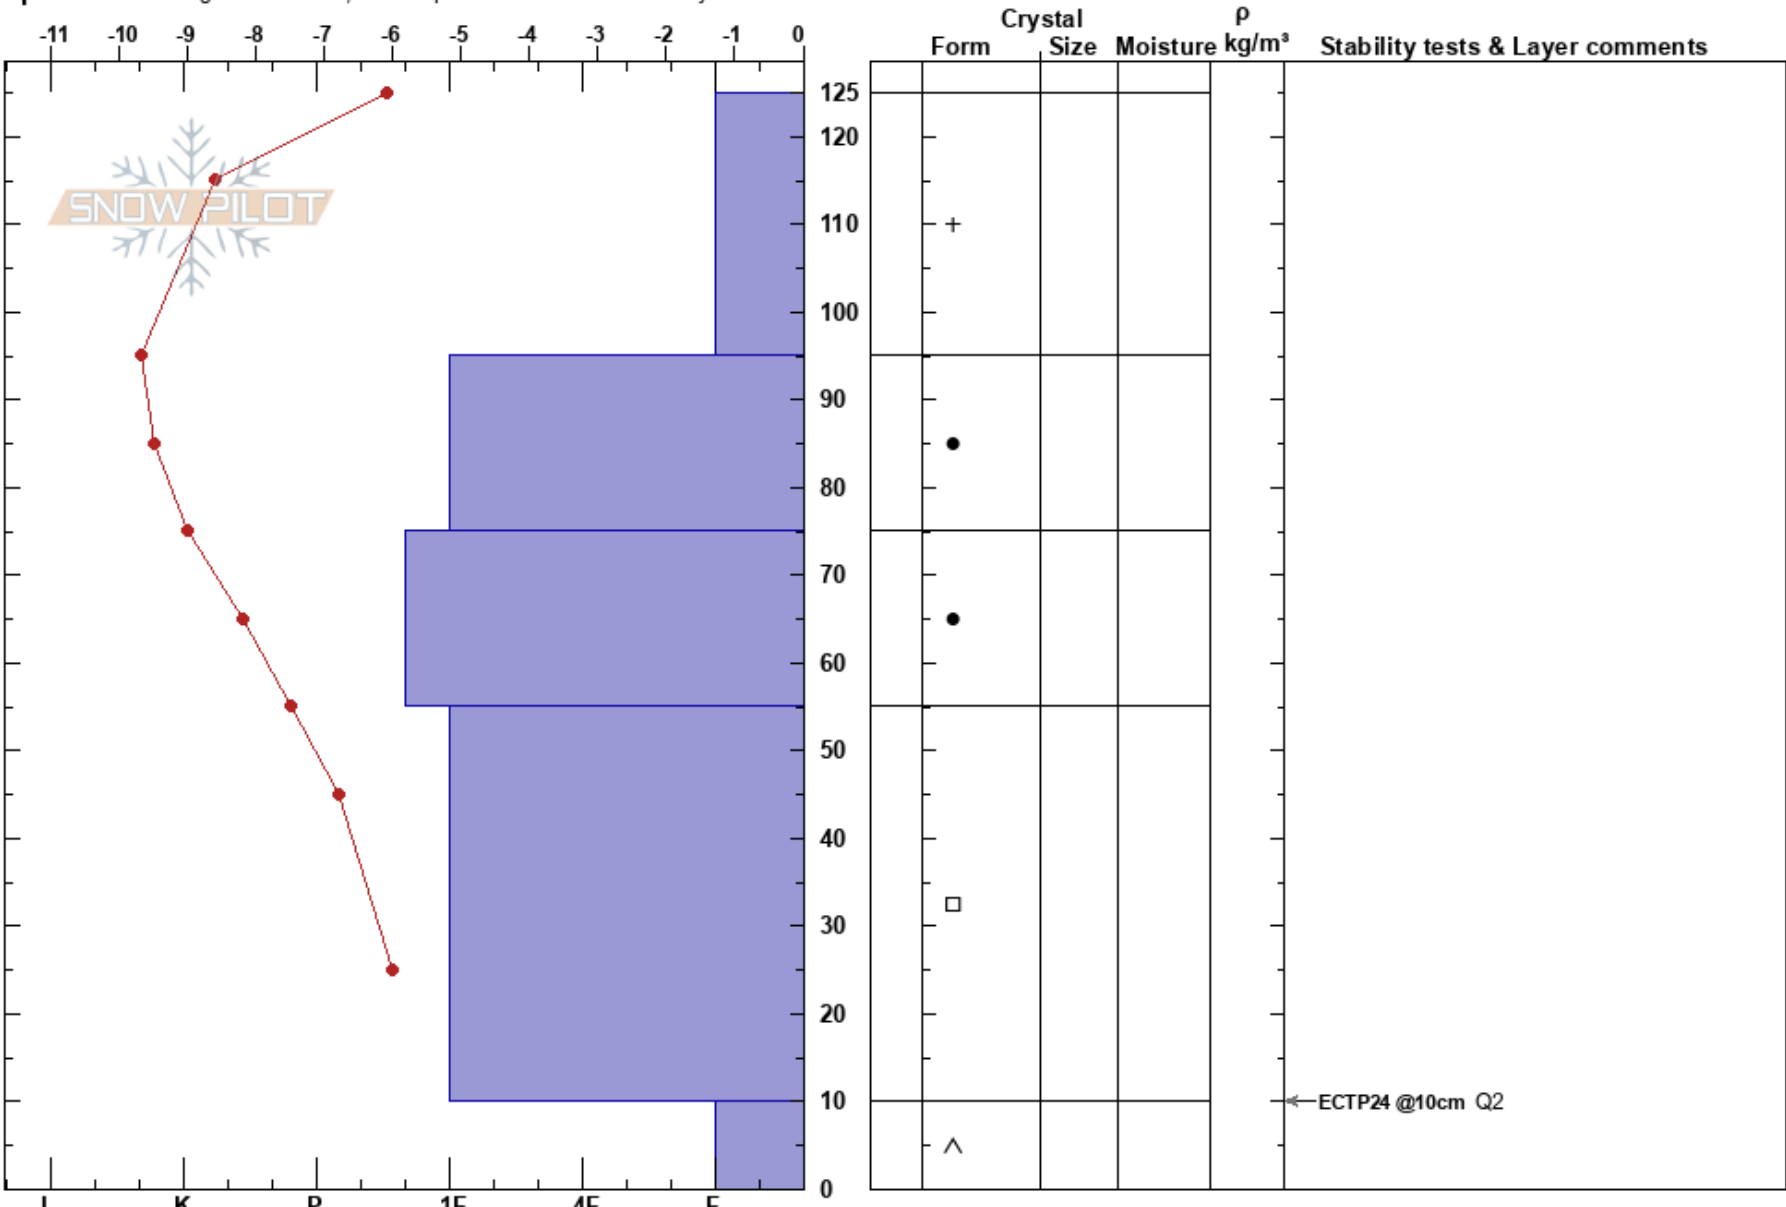

West Broadway, Lower
 Tenmile Range
 CO
Elevation: 11600 ft
Aspect: N
Specifics: Pit dug in a Ski Area; Pit is representative of backcountry

Chris Abell
 01/22/2017 - 11:00am
Co-ord: 39.45921N, -106.09502W
Slope Angle: 30°
Wind Loading: no

Stability:
Air Temperature: -6.5°C
Sky Cover: OVC
Precipitation: S-1
Wind: W Light Breeze

HS: 125
Layer Notes:
 10-0cm: Problematic layer

Notes: Isolated slope below some trees of West Broadway, The Back Nine, Breckenridge Ski Resort