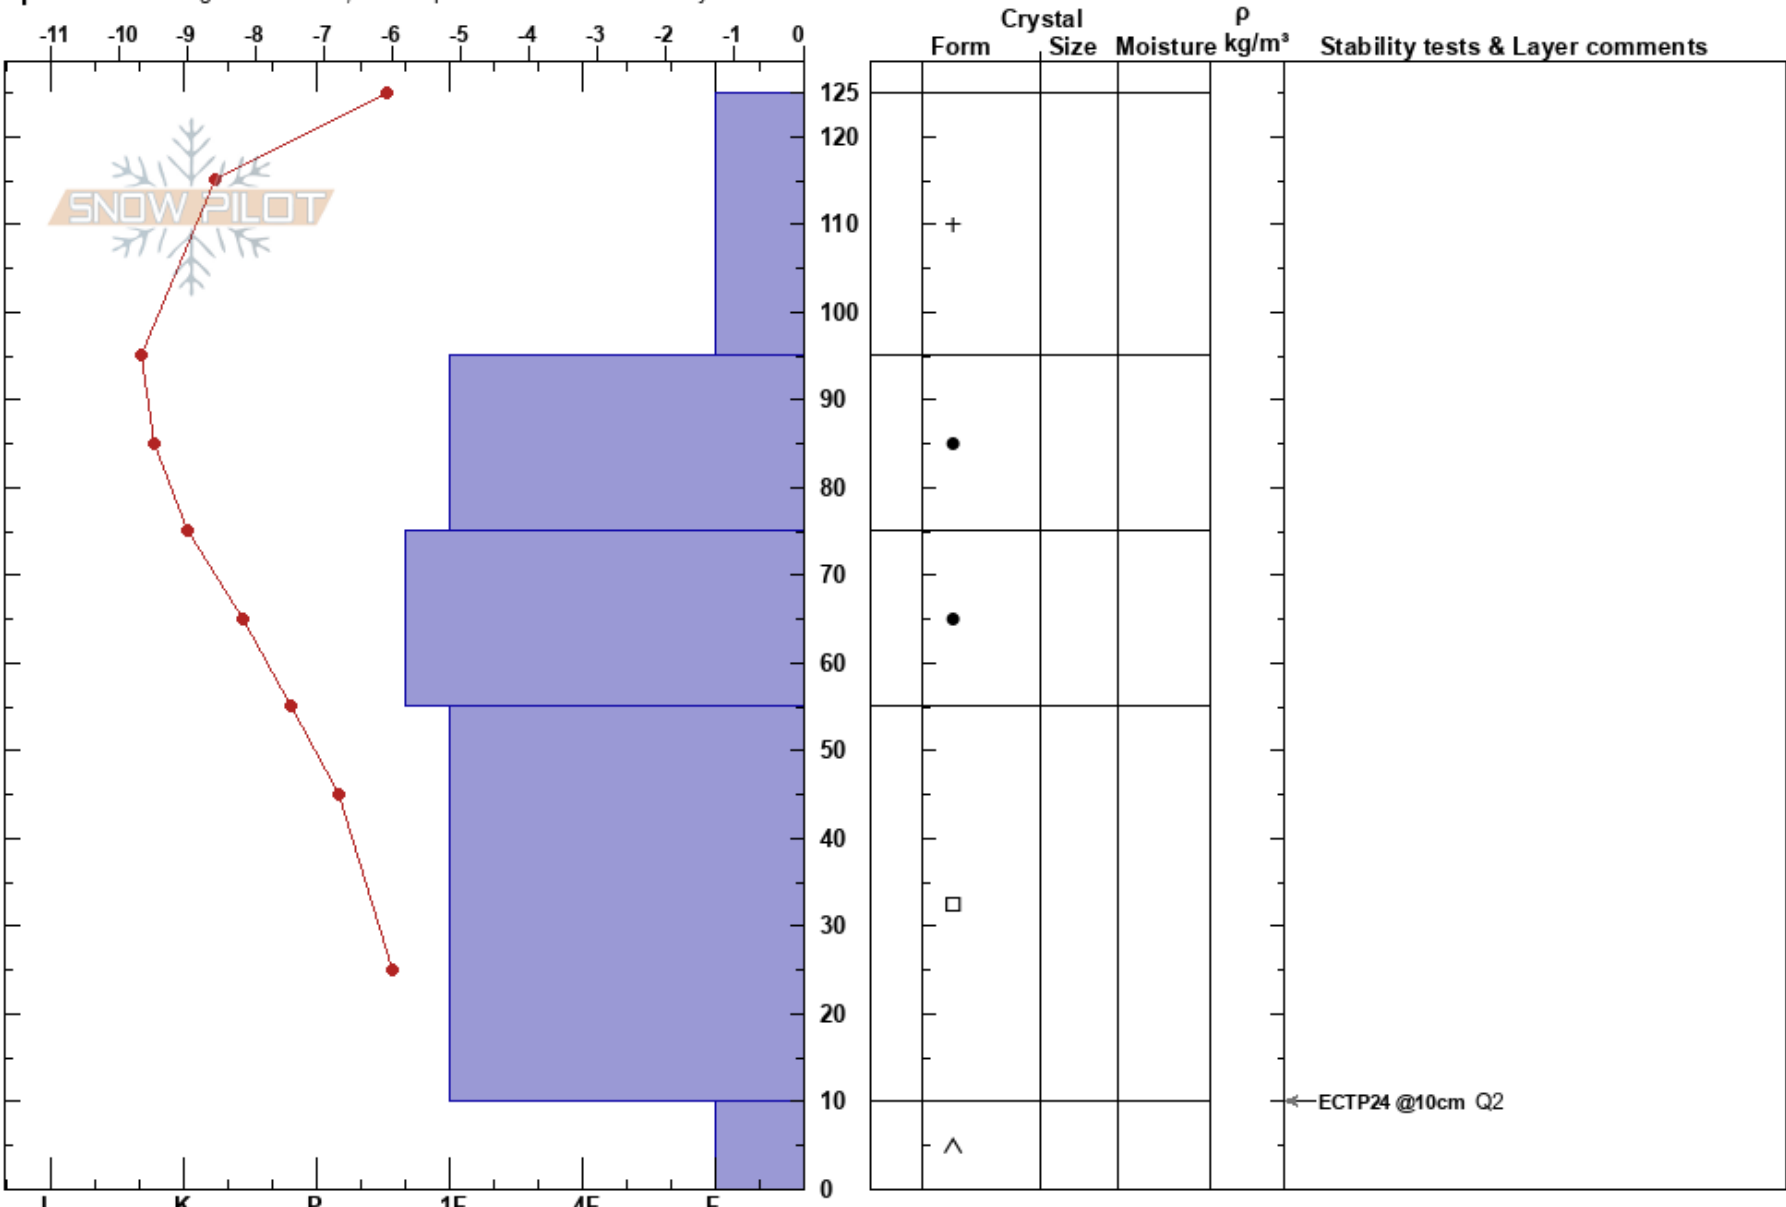

West Broadway, Lower  
 Tenmile Range  
 CO  
**Elevation:** 11600 ft  
**Aspect:** N  
**Specifics:** Pit dug in a Ski Area; Pit is representative of backcountry

Chris Abell  
 01/22/2017 - 11:00am  
**Co-ord:** 39.45921N, -106.09502W  
**Slope Angle:** 30°  
**Wind Loading:** no

**Stability:**  
**Air Temperature:** -6.5°C  
**Sky Cover:** OVC  
**Precipitation:** S-1  
**Wind:** W Light Breeze

**HS:** 125  
**Layer Notes:**  
 10-0cm: Problematic layer

**Notes:** Isolated slope below some trees of West Broadway, The Back Nine, Breckenridge Ski Resort