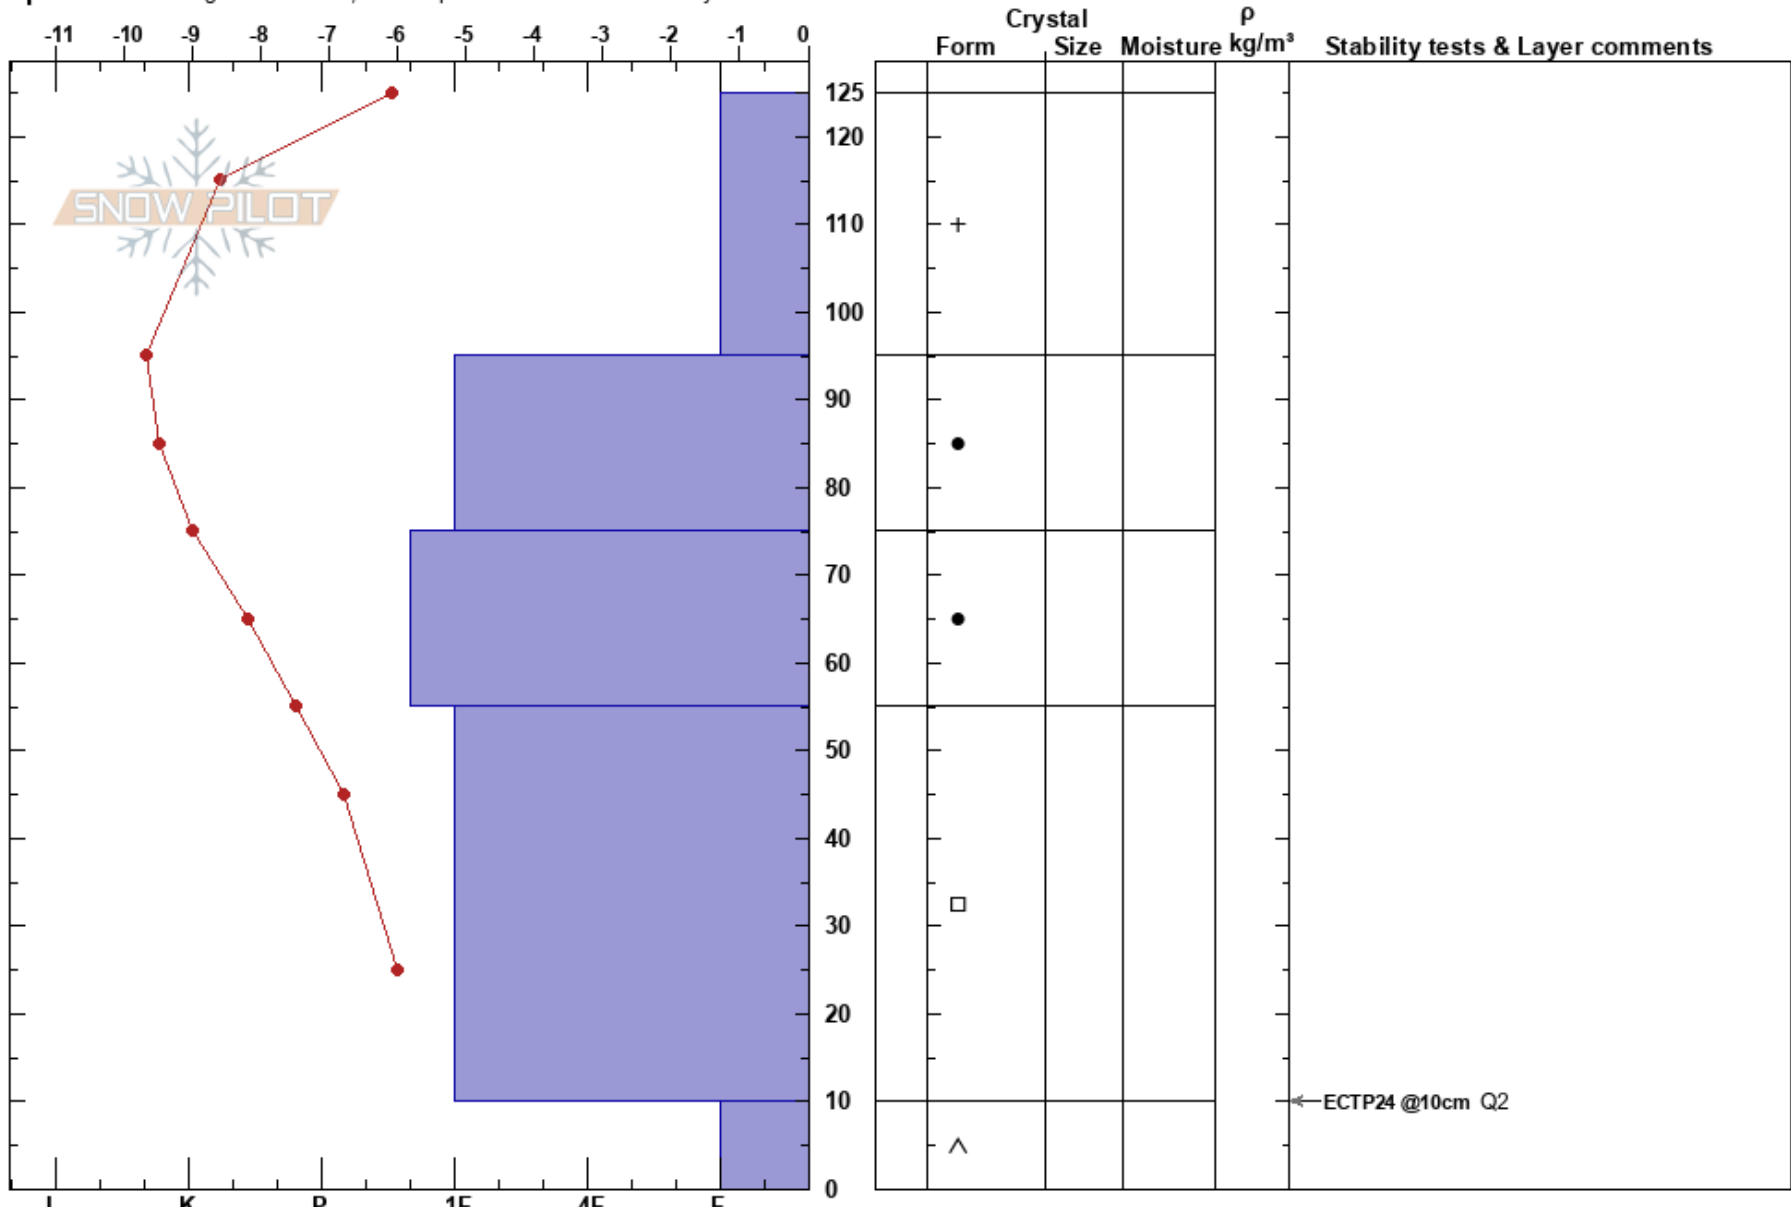

West Broadway, Lower
 Tenmile Range
 CO
Elevation: 11600 ft
Aspect: N
Specifics: Pit dug in a Ski Area; Pit is representative of backcountry

Chris Abell
 01/22/2017 - 11:00am
Co-ord: 39.45921N, -106.09502W
Slope Angle: 30°
Wind Loading: no

Stability:
Air Temperature: -6.5°C
Sky Cover: OVC
Precipitation: S-1
Wind: W Light Breeze
HS: 125
Layer Notes:
 10-0cm: Problematic layer

Notes: Isolated slope below some trees of West Broadway, The Back Nine, Breckenridge Ski Resort