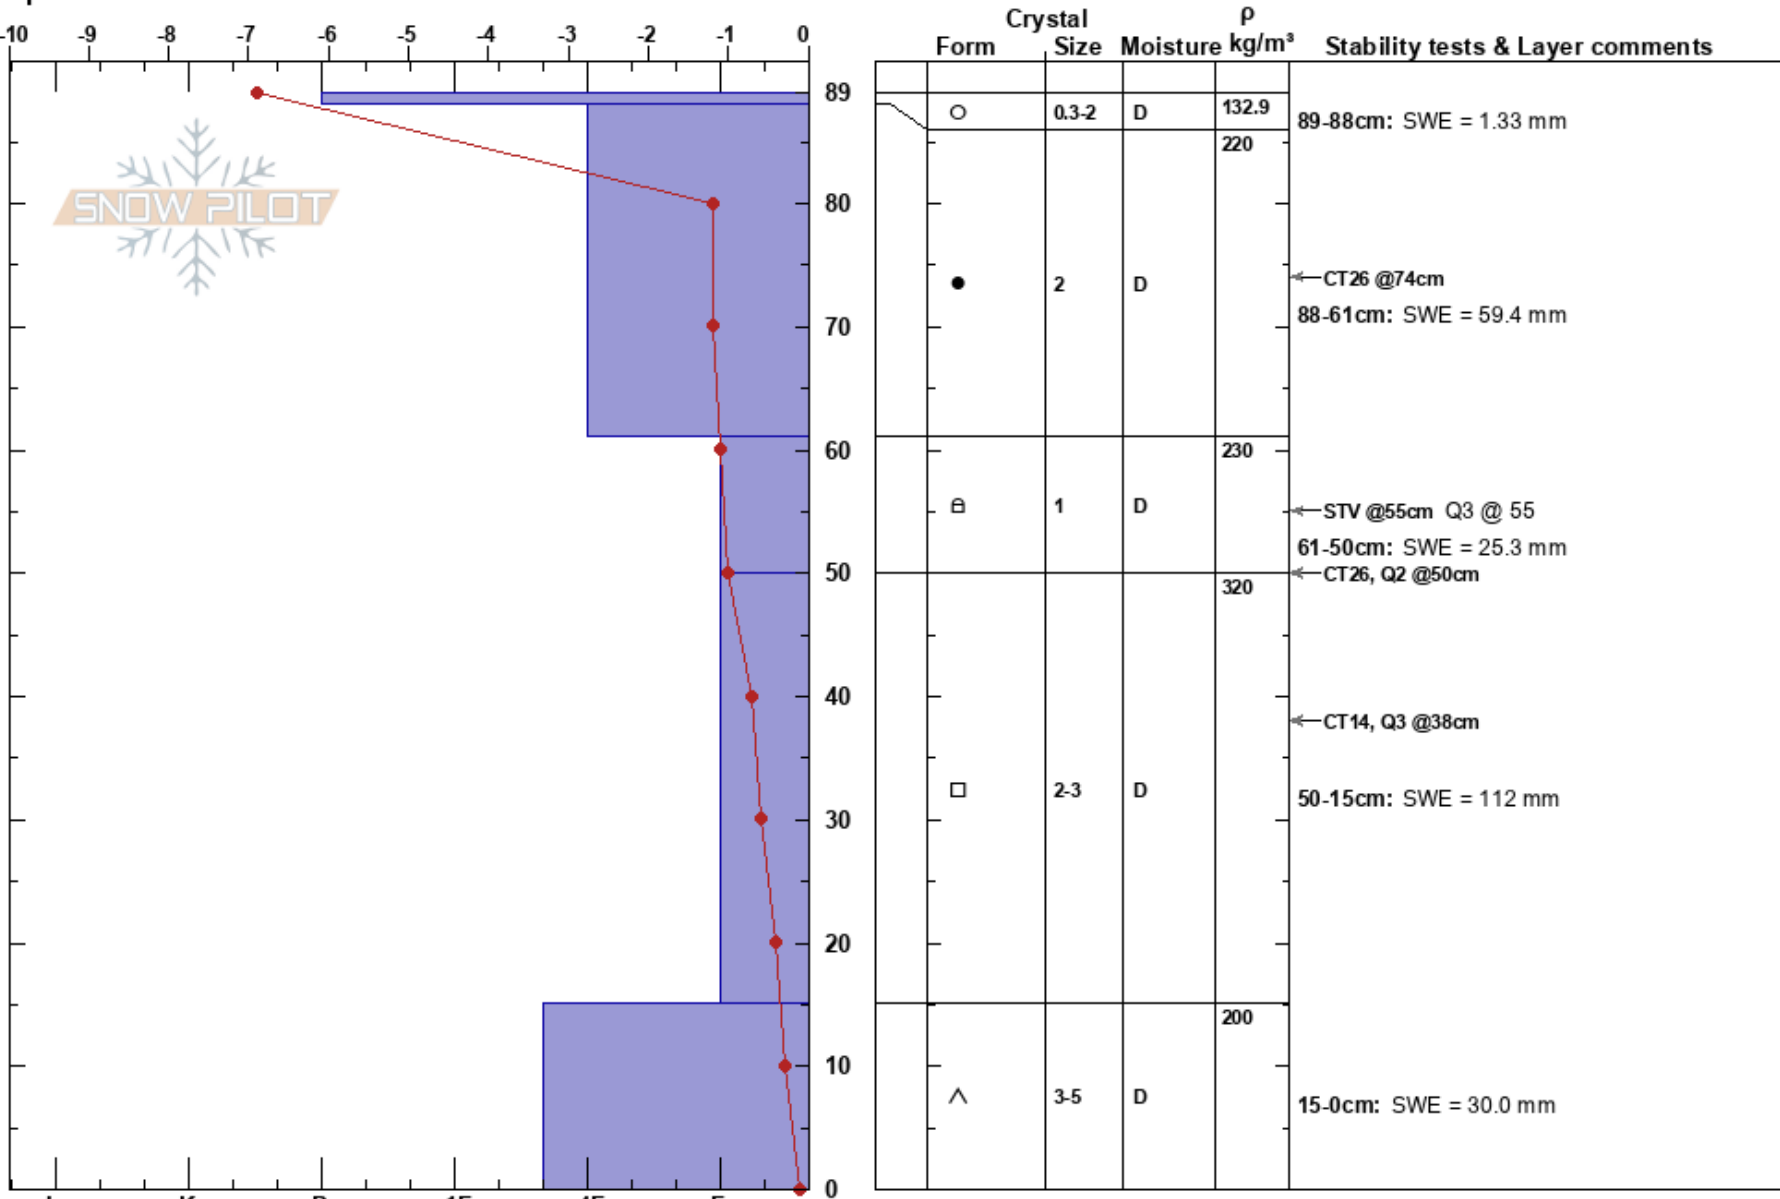

Lab 5, Group 5
 Bridger Range
 MT
 Elevation: 2351 m
 Aspect: 45°
 Specifics:

McKinley Talty
 02/17/2017 - 2:00pm
 Co-ord: 45.83368N, -110.92837W
 Slope Angle: 33°
 Wind Loading:

Stability:
 Air Temperature: -0.3°C
 Sky Cover: CLR
 Precipitation: NO
 Wind:

HS:89
 Layer Notes:
 89-88cm: SWE = 1.33 mm
 88-61cm: SWE = 59.4 mm
 61-50cm: SWE = 25.3 mm
 50-15cm: SWE = 112 mm
 15-0cm: SWE = 30.0 mm

Notes: Some ski tracks on slope, attempted to dig in an untouched area. Height of snowpack=890 mm. Total SWE=228.03 mm