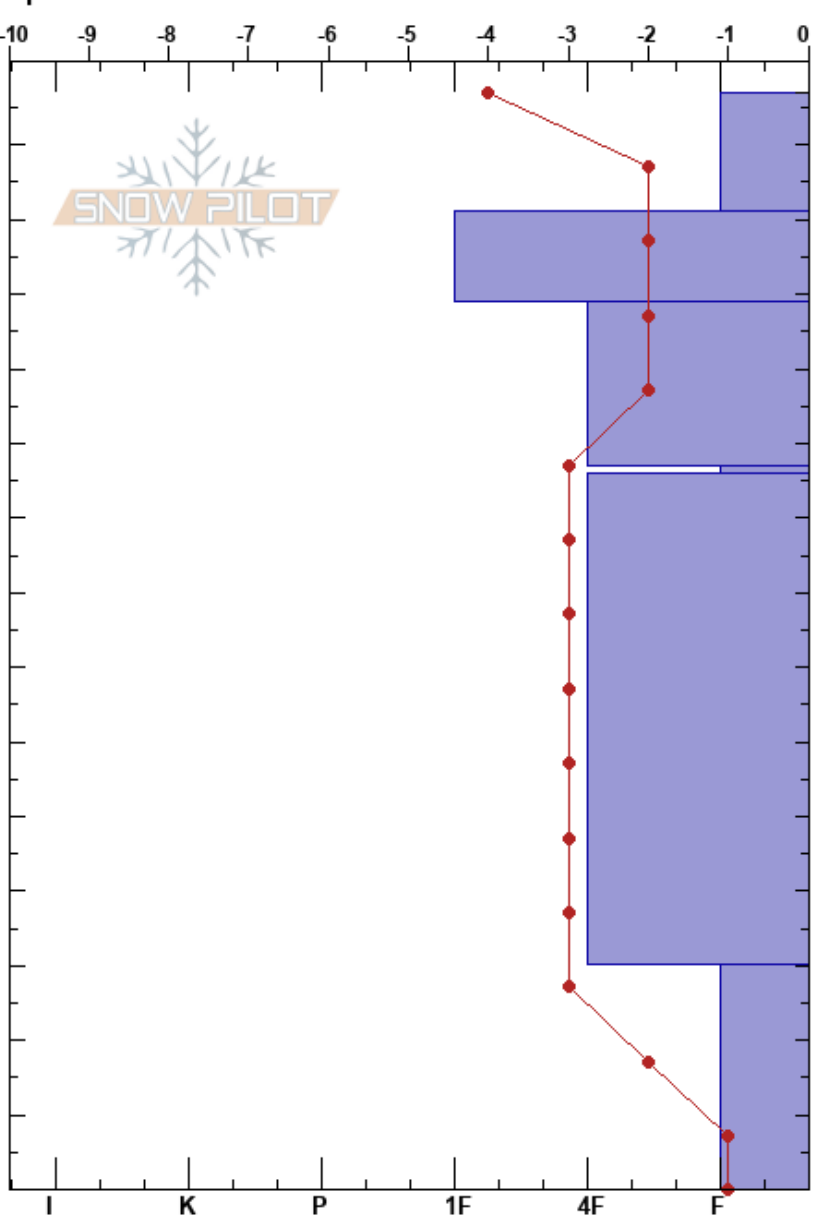

Sunburst Treeline
 Chugach Range
 AK
 Elevation: 1800 ft
 Aspect: S
 Specifics:

Maxwell Bonderoff
 02/17/2017 - 11:30am
 Co-ord: 60.79706N, -149.15382W
 Slope Angle: 28°
 Wind Loading: no

Stability: **HS: 147**
 Air Temperature: -1°C
 Sky Cover: BKN
 Precipitation: NO
 Wind: Calm
 PS: 10 97-96cm: Problematic layer

Form	Crystal		ρ kg/m ³	Stability tests & Layer comments
	Size	Moisture		
/	1			
⊙⊙	2			
•	0.5-1			
∇				← ECTN21 @96cm
•	0.5-1			
□	1.5-2			← PST0/100 (End) @30cm PSTC

Notes: