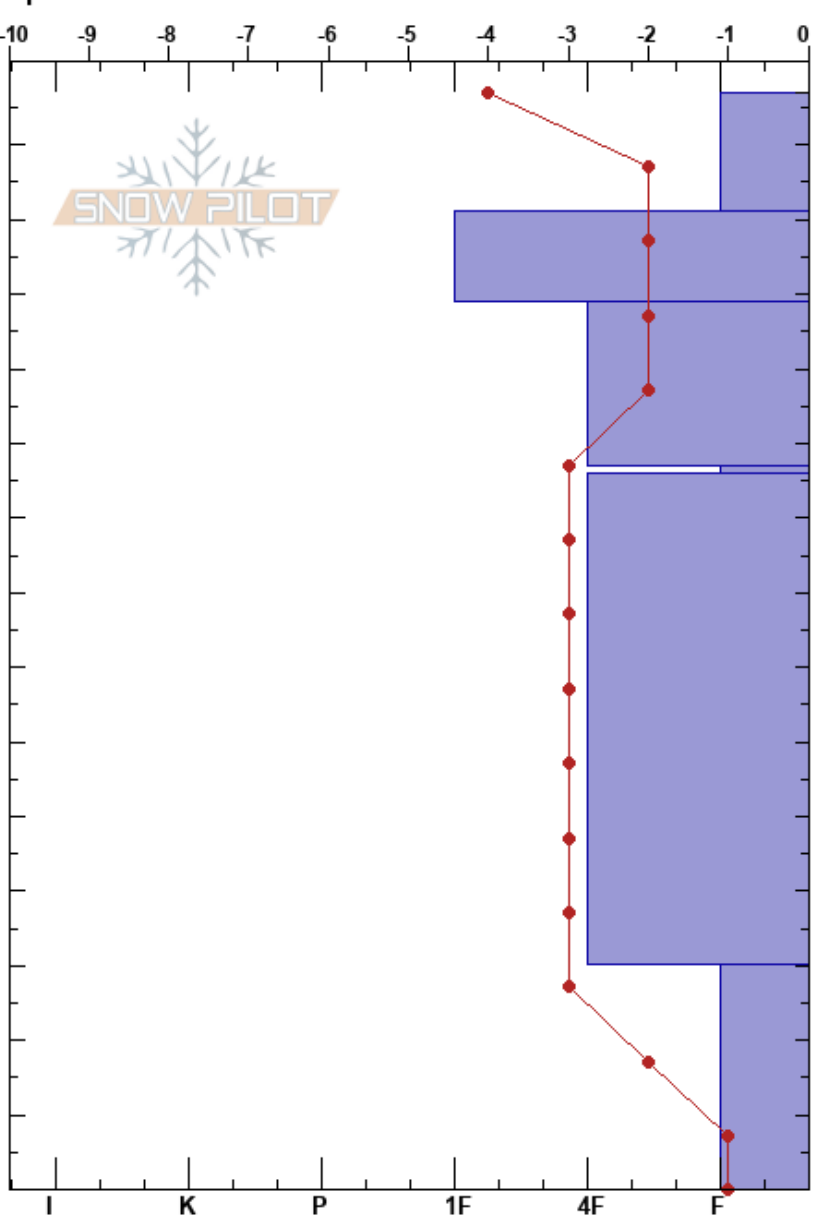

Sunburst Treeline
 Chugach Range
 AK
 Elevation: 1800 ft
 Aspect: S
 Specifics:

Maxwell Bonderoff
 02/17/2017 - 11:30am
 Co-ord: 60.79706N, -149.15382W
 Slope Angle: 28°
 Wind Loading: no

Stability: **HS: 147** **Layer Notes:**
 Air Temperature: -1°C **PS: 10** 97-96cm: Problematic layer
 Sky Cover: BKN
 Precipitation: NO
 Wind: Calm

Height (cm)	Crystal		ρ kg/m ³	Stability tests & Layer comments
	Form	Size		
147				
140	/	1		
130	⊙⊙	2		
120				
110	•	0.5-1		
100	∇			← ECTN21 @96cm
90				
80				
70				
60	•	0.5-1		
50				
40				
30				← PST0/100 (End) @30cm PSTC
20	□	1.5-2		
10				
0				