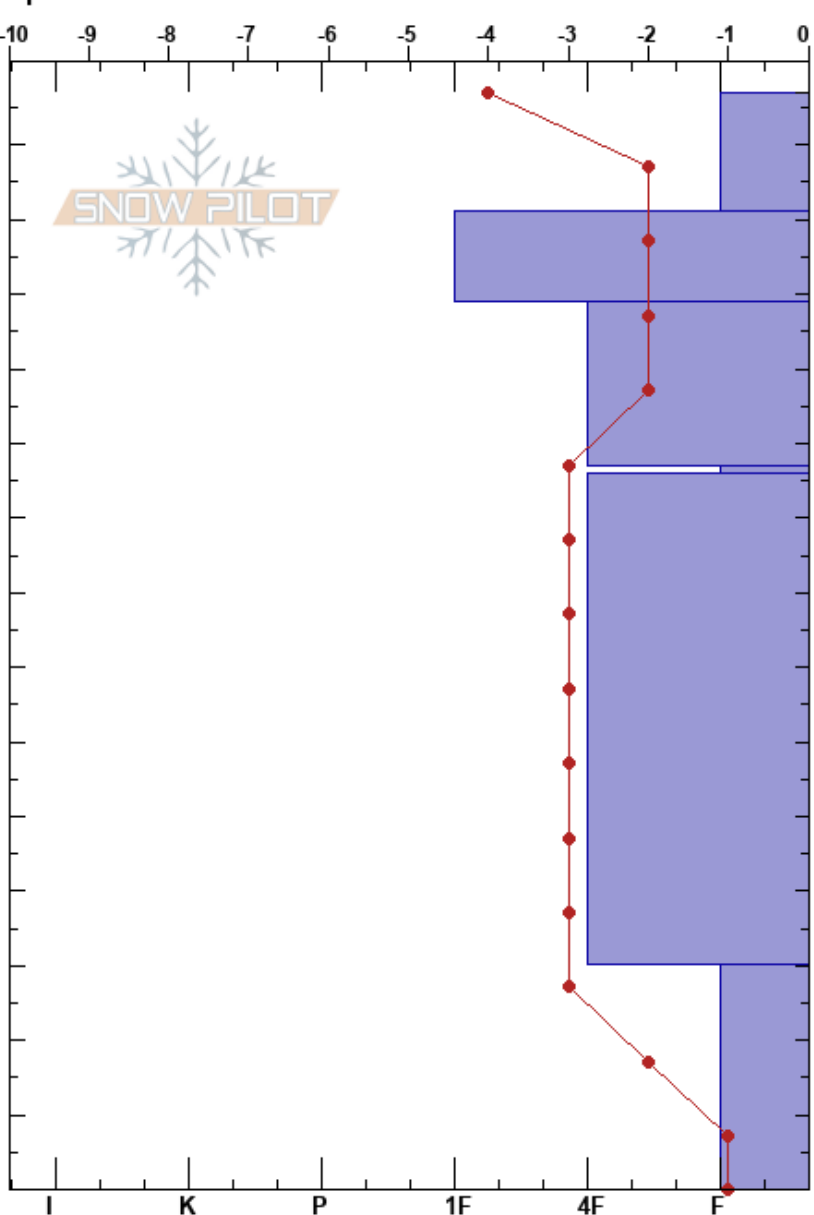

Sunburst Treeline
 Chugach Range
 AK
 Elevation: 1800 ft
 Aspect: S
 Specifics:

Maxwell Bonderoff
 02/17/2017 - 11:30am
 Co-ord: 60.79706N, -149.15382W
 Slope Angle: 28°
 Wind Loading: no

Stability: **HS: 147**
 Air Temperature: -1°C
 Sky Cover: BKN
 Precipitation: NO
 Wind: Calm
PS: 10 97-96cm: Problematic layer

Form	Crystal		ρ kg/m ³	Stability tests & Layer comments
	Size	Moisture		
/	1			
⊙⊙	2			
•	0.5-1			
∇				← ECTN21 @96cm
•	0.5-1			
□	1.5-2			← PST0/100 (End) @30cm PSTC

Notes:

I K P 1F 4F F