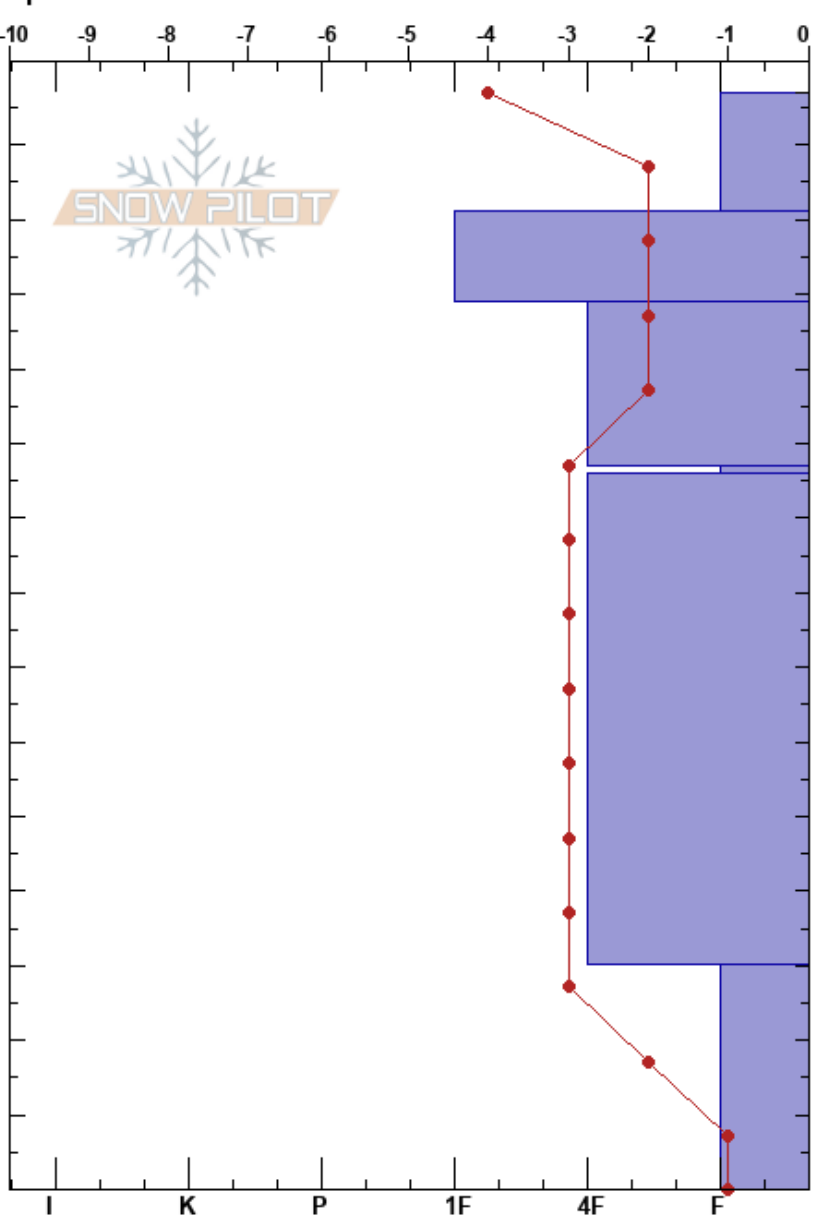

Sunburst Treeline
 Chugach Range
 AK
 Elevation: 1800 ft
 Aspect: S
 Specifics:

Maxwell Bonderoff
 02/17/2017 - 11:30am
 Co-ord: 60.79706N, -149.15382W
 Slope Angle: 28°
 Wind Loading: no

Stability: **HS: 147** **Layer Notes:**
 Air Temperature: -1°C **PS: 10** 97-96cm: Problematic layer
 Sky Cover: BKN
 Precipitation: NO
 Wind: Calm

Form	Crystal		ρ kg/m ³	Stability tests & Layer comments
	Size	Moisture		
				← PST0/100 (End) @147cm PSTC
/	1			
⊙⊙	2			
•	0.5-1			
∇				← ECTN21 @96cm
•	0.5-1			
□	1.5-2			

Notes: