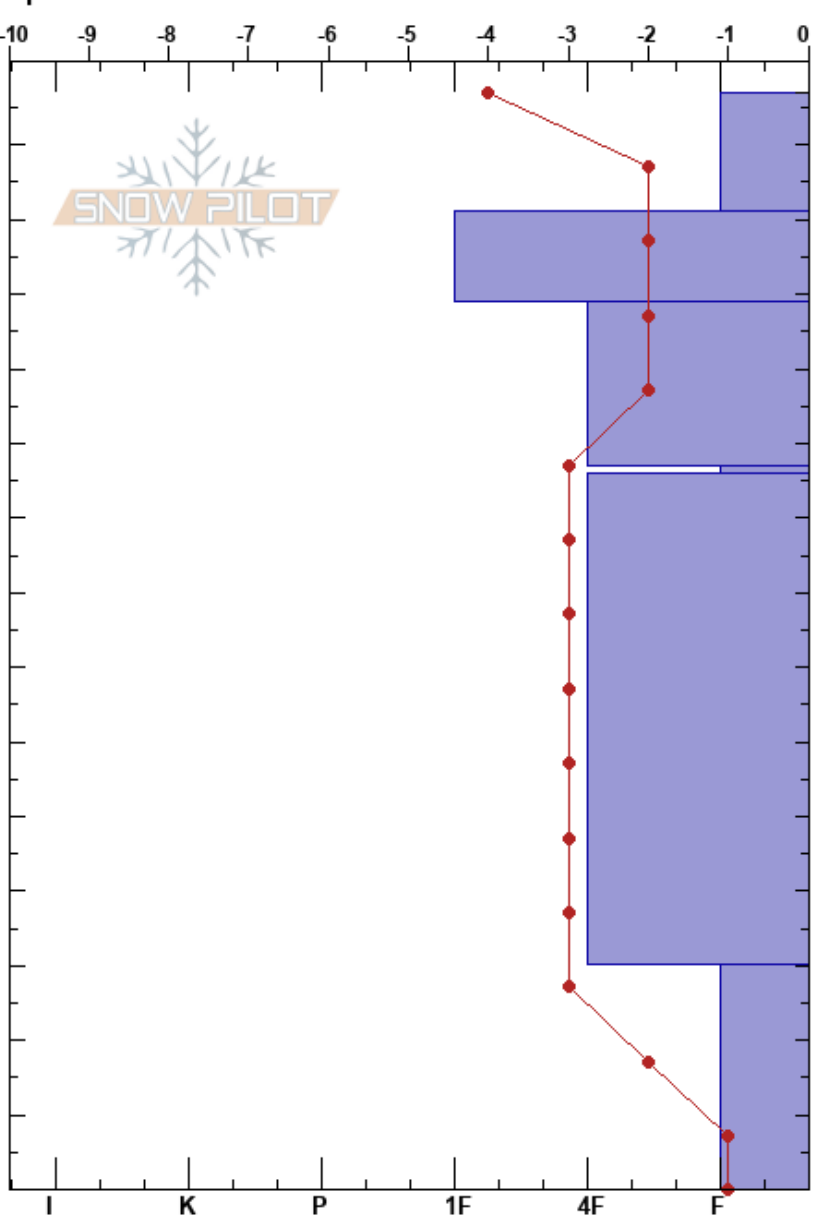

Sunburst Treeline
 Chugach Range
 AK
 Elevation: 1800 ft
 Aspect: S
 Specifics:

Maxwell Bonderoff
 02/17/2017 - 11:30am
 Co-ord: 60.79706N, -149.15382W
 Slope Angle: 28°
 Wind Loading: no

Stability: **HS: 147** **Layer Notes:**
 Air Temperature: -1°C **PS: 10** 97-96cm: Problematic layer
 Sky Cover: BKN
 Precipitation: NO
 Wind: Calm

Form	Crystal		ρ kg/m ³	Stability tests & Layer comments
	Size	Moisture		
				← PST0/100 (End) @147cm PSTC
/	1			
⊙⊙	2			
•	0.5-1			
∇				← ECTN21 @96cm
•	0.5-1			
□	1.5-2			

Notes:

I K P 1F 4F F