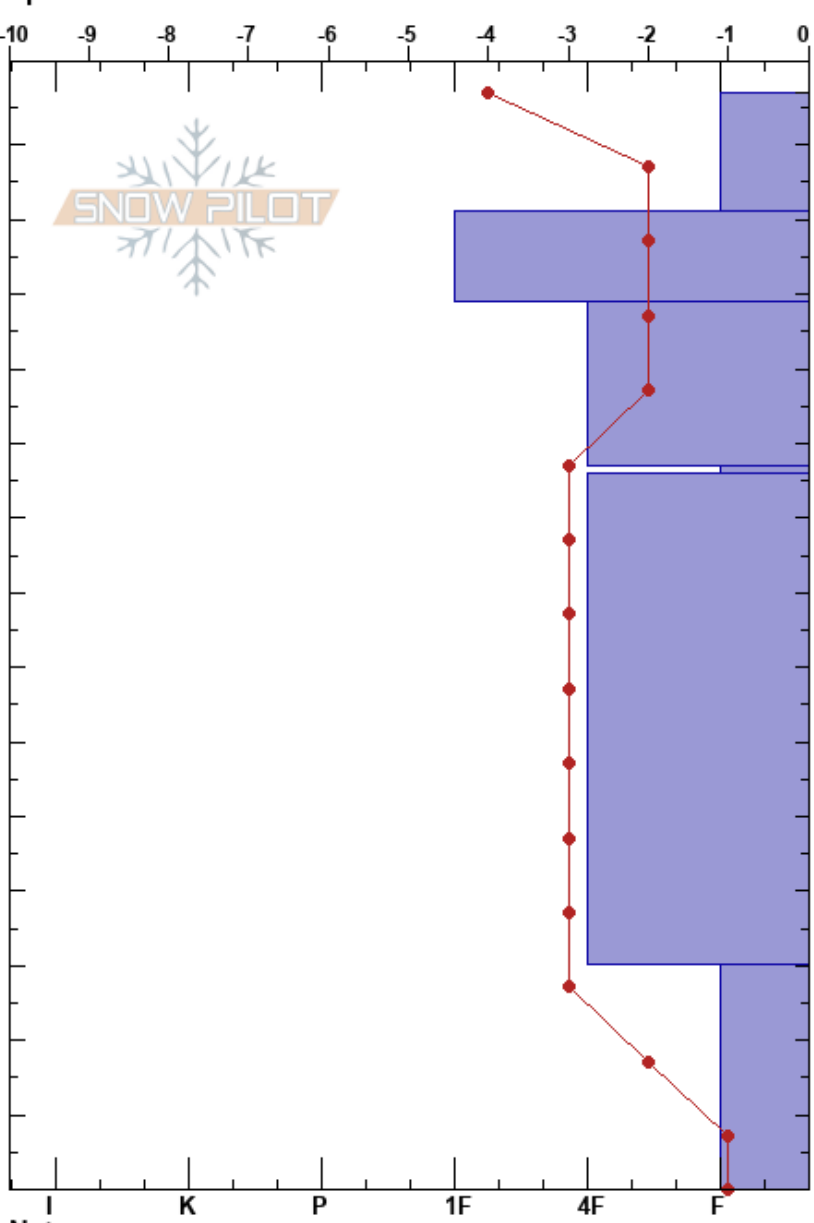

Sunburst Treeline
 Chugach Range
 AK
 Elevation: 1800 ft
 Aspect: S
 Specifics:

Maxwell Bonderoff
 02/17/2017 - 11:30am
 Co-ord: 60.79706N, -149.15382W
 Slope Angle: 28°
 Wind Loading: no

Stability: **HS: 147** **Layer Notes:**
 Air Temperature: -1°C **PS: 10** 97-96cm: Problematic layer
 Sky Cover: BKN
 Precipitation: NO
 Wind: Calm

Form	Crystal		ρ kg/m ³	Stability tests & Layer comments
	Size	Moisture		
/	1			← PST0/100 (End) @147cm PSTC
⊙⊙	2			
•	0.5-1			
∇				← ECTN21 @96cm
•	0.5-1			
□	1.5-2			

Notes: I K P 1F 4F F