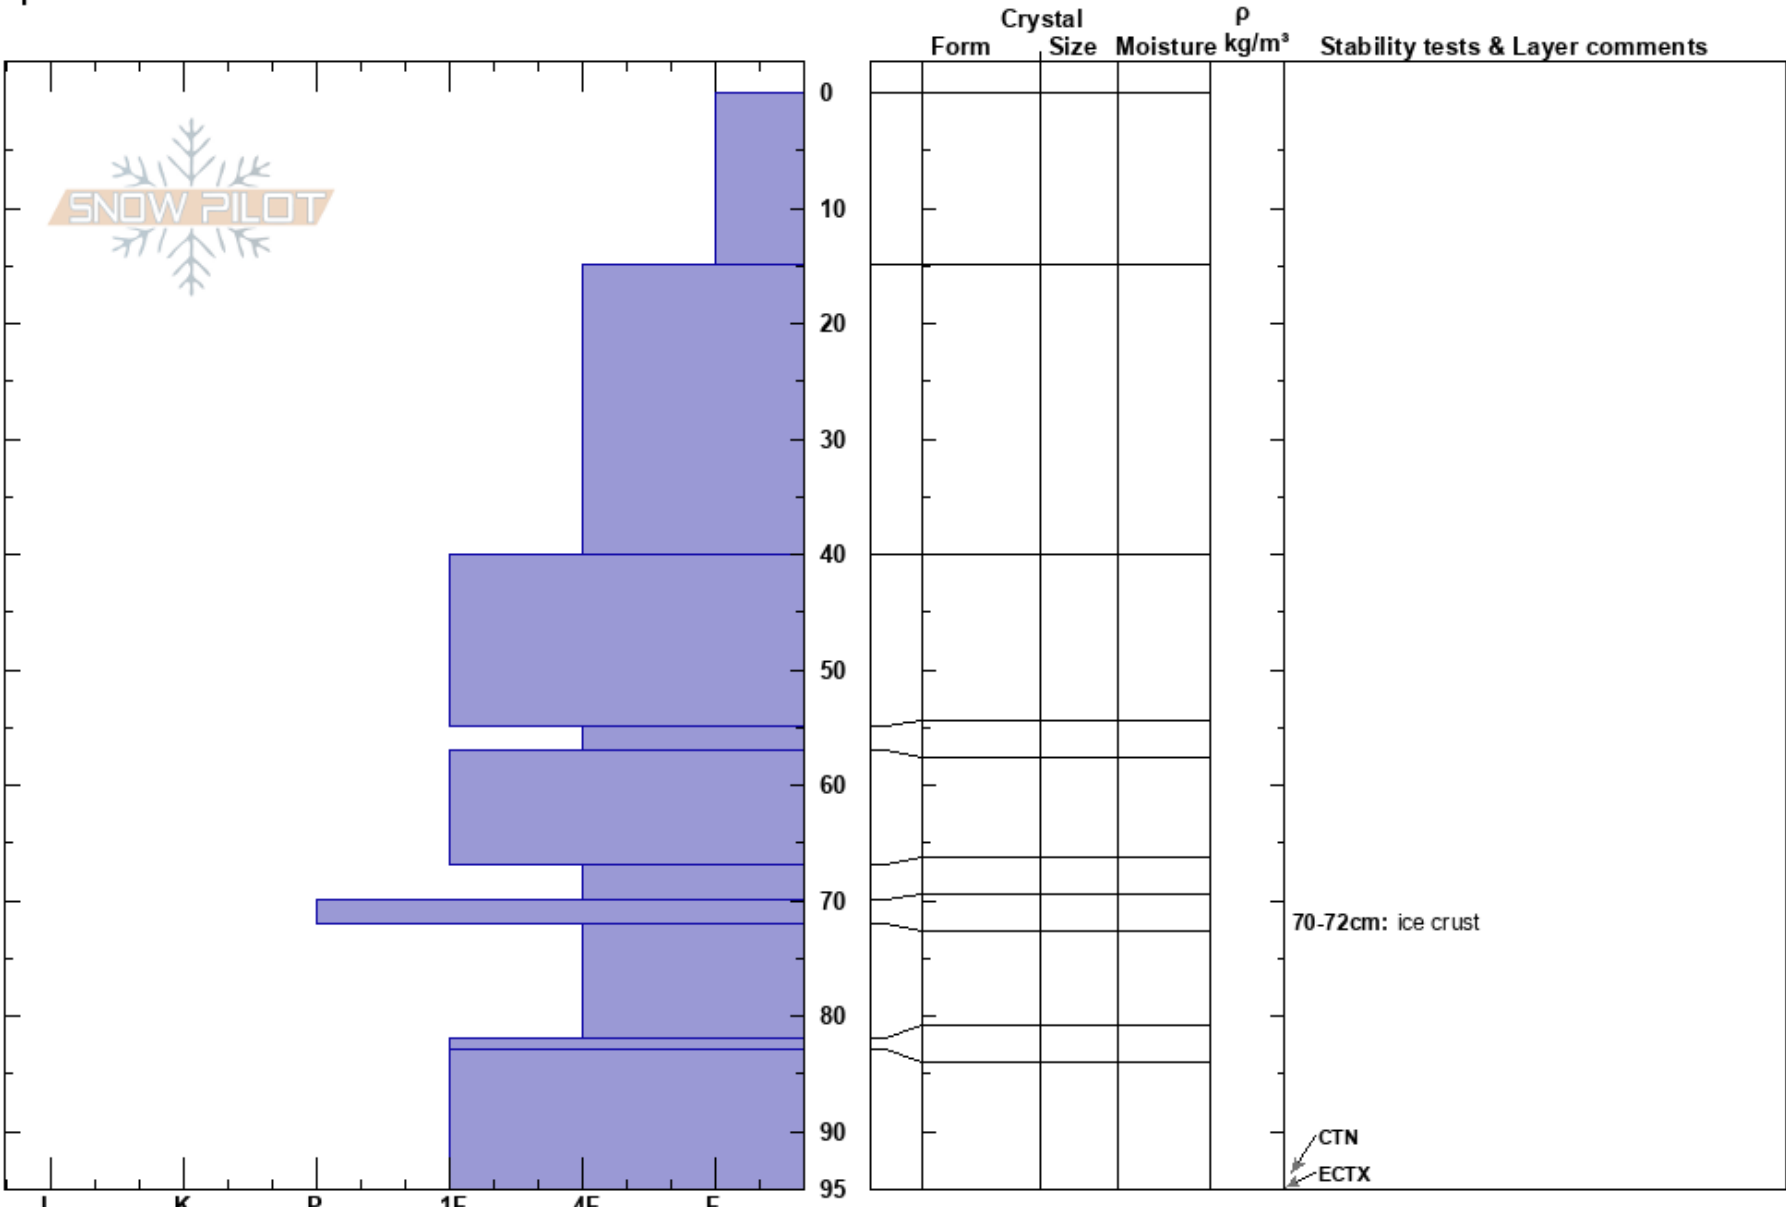

Iguana Backs E-fc Col.
 Chugach Range
 AK
 Elevation: 4200 ft
 Aspect: E
 Specifics:

Luc Mehl
 02/20/2017 - 12:50pm
 Co-ord: 61.17650N, -145.42256E
 Slope Angle: 36°
 Wind Loading:

Stability:
 Air Temperature: 12°F
 Sky Cover: FEW
 Precipitation: NO
 Wind: Calm

Layer Notes:
 70-72cm: ice crust
 70-72cm: Problematic layer

Notes: Prominent ice crust at 70 cm depth, slick surface, but could not get block to slide on it, even on a 36 degree slope. ECTX, CTN.