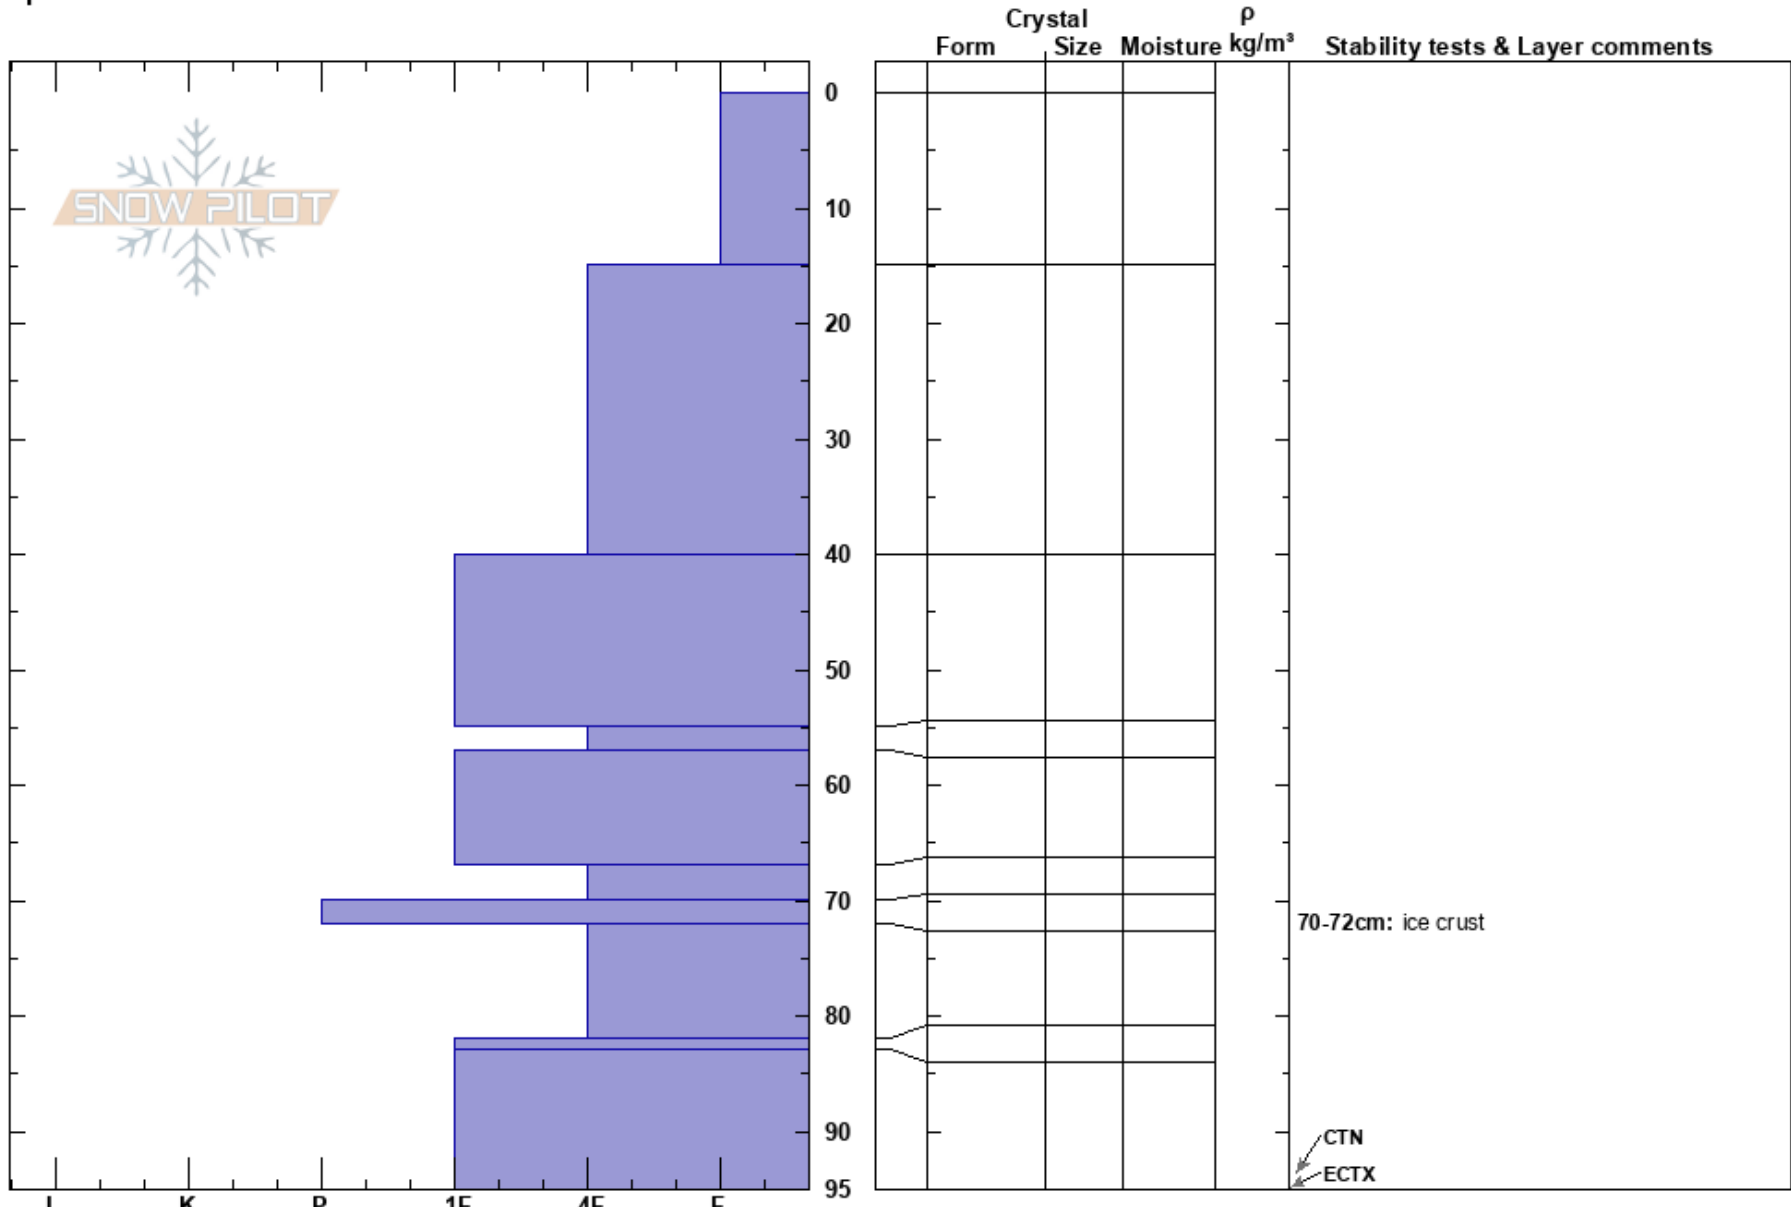

Iguana Backs E-fc Col.
 Chugach Range
 AK
 Elevation: 4200 ft
 Aspect: E
 Specifics:

Luc Mehl
 02/20/2017 - 12:50pm
 Co-ord: 61.17650N, -145.42256E
 Slope Angle: 36°
 Wind Loading:

Stability:
 Air Temperature: 12°F
 Sky Cover: FEW
 Precipitation: NO
 Wind: Calm

Layer Notes:
 70-72cm: ice crust
 70-72cm: Problematic layer

Notes: Prominent ice crust at 70 cm depth, slick surface, but could not get block to slide on it, even on a 36 degree slope. ECTX, CTN.