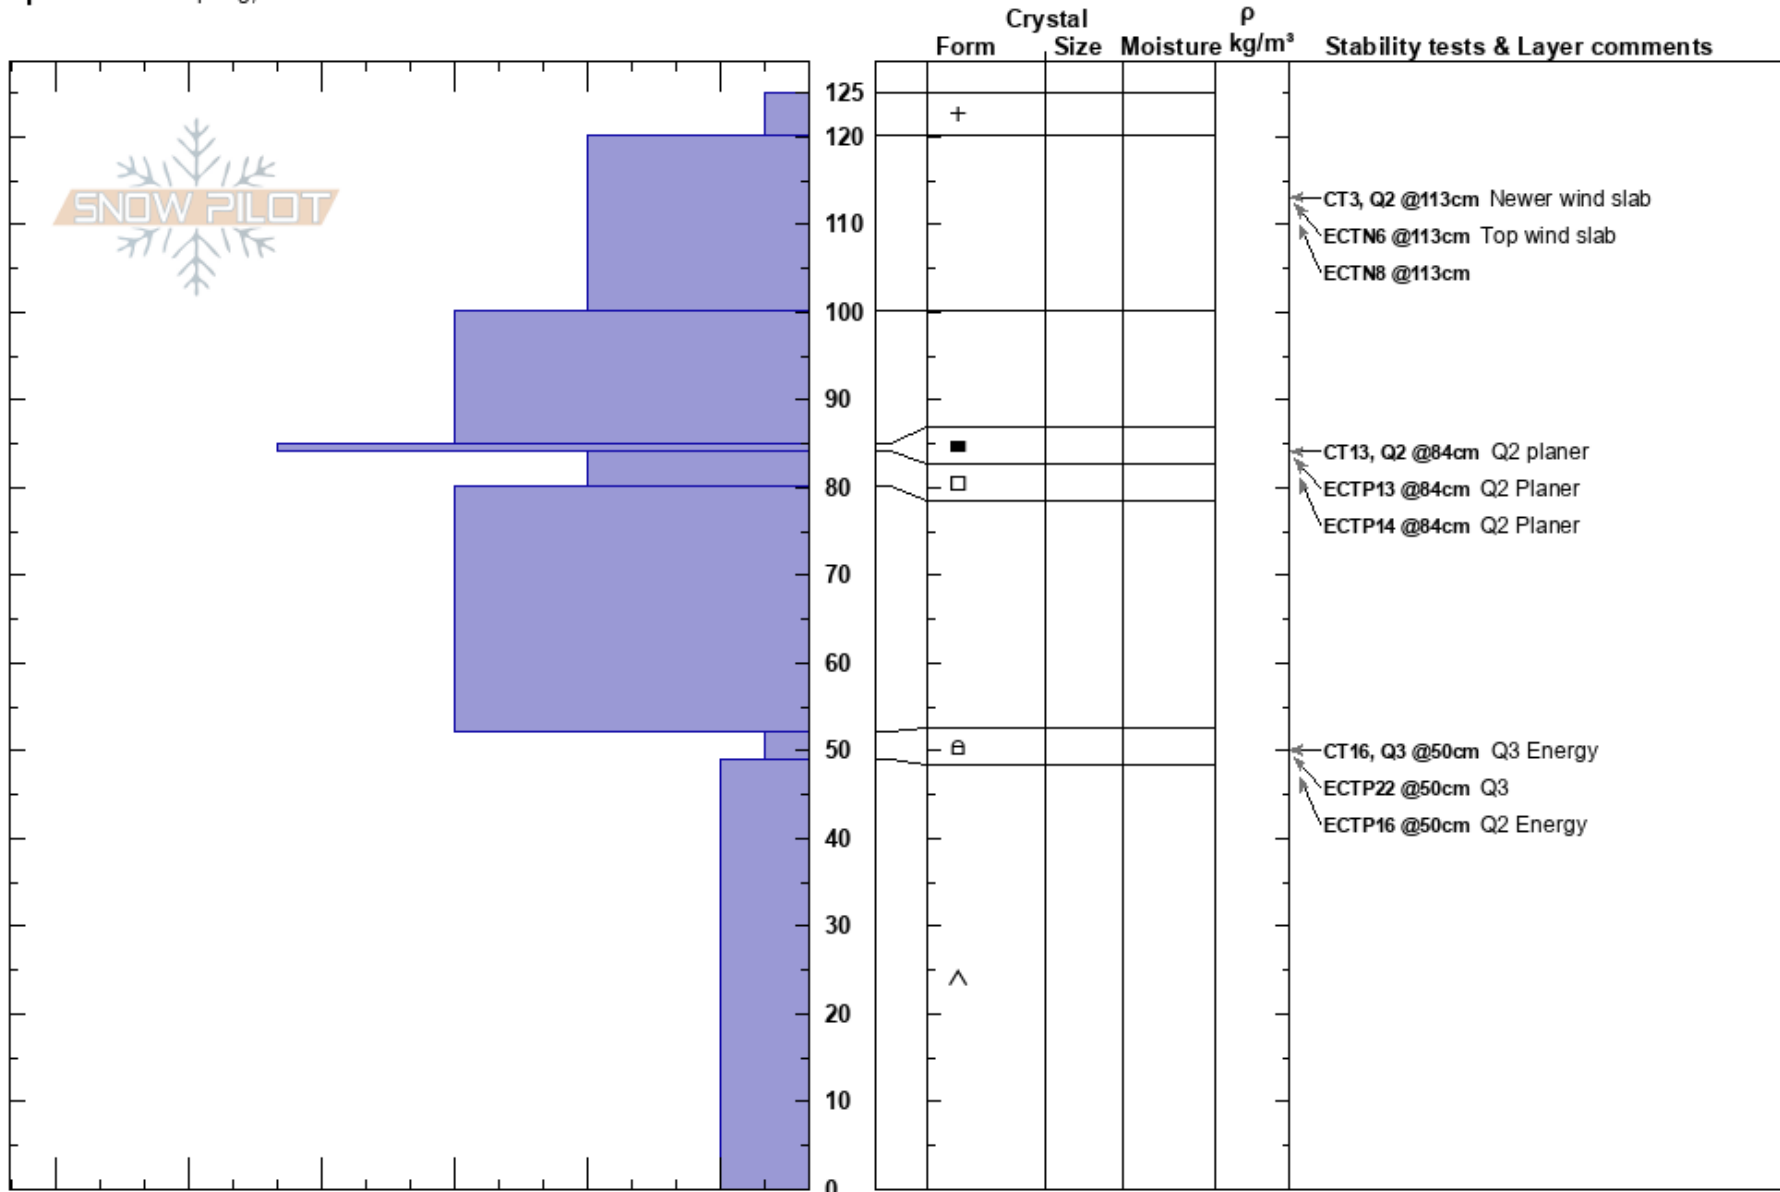

PF: 100 52-49cm: Problematic layer

ID

Co-ord: 45.70971N, -113.98755W

Sky Cover: BKN

PS: 18

Elevation: 7653 ft

Slope Angle: 36°

Precipitation: S-1

Aspect: 330°

Wind Loading: yes

Wind: W Moderate

Specifics: Collapsing, localized

Notes: Plunge - Lost Trail backcountry. About 12cm new snow last 24hrs, 40+cm last 72hrs. 125cm depth. Weak layers propagating at 84cm and 50cm.