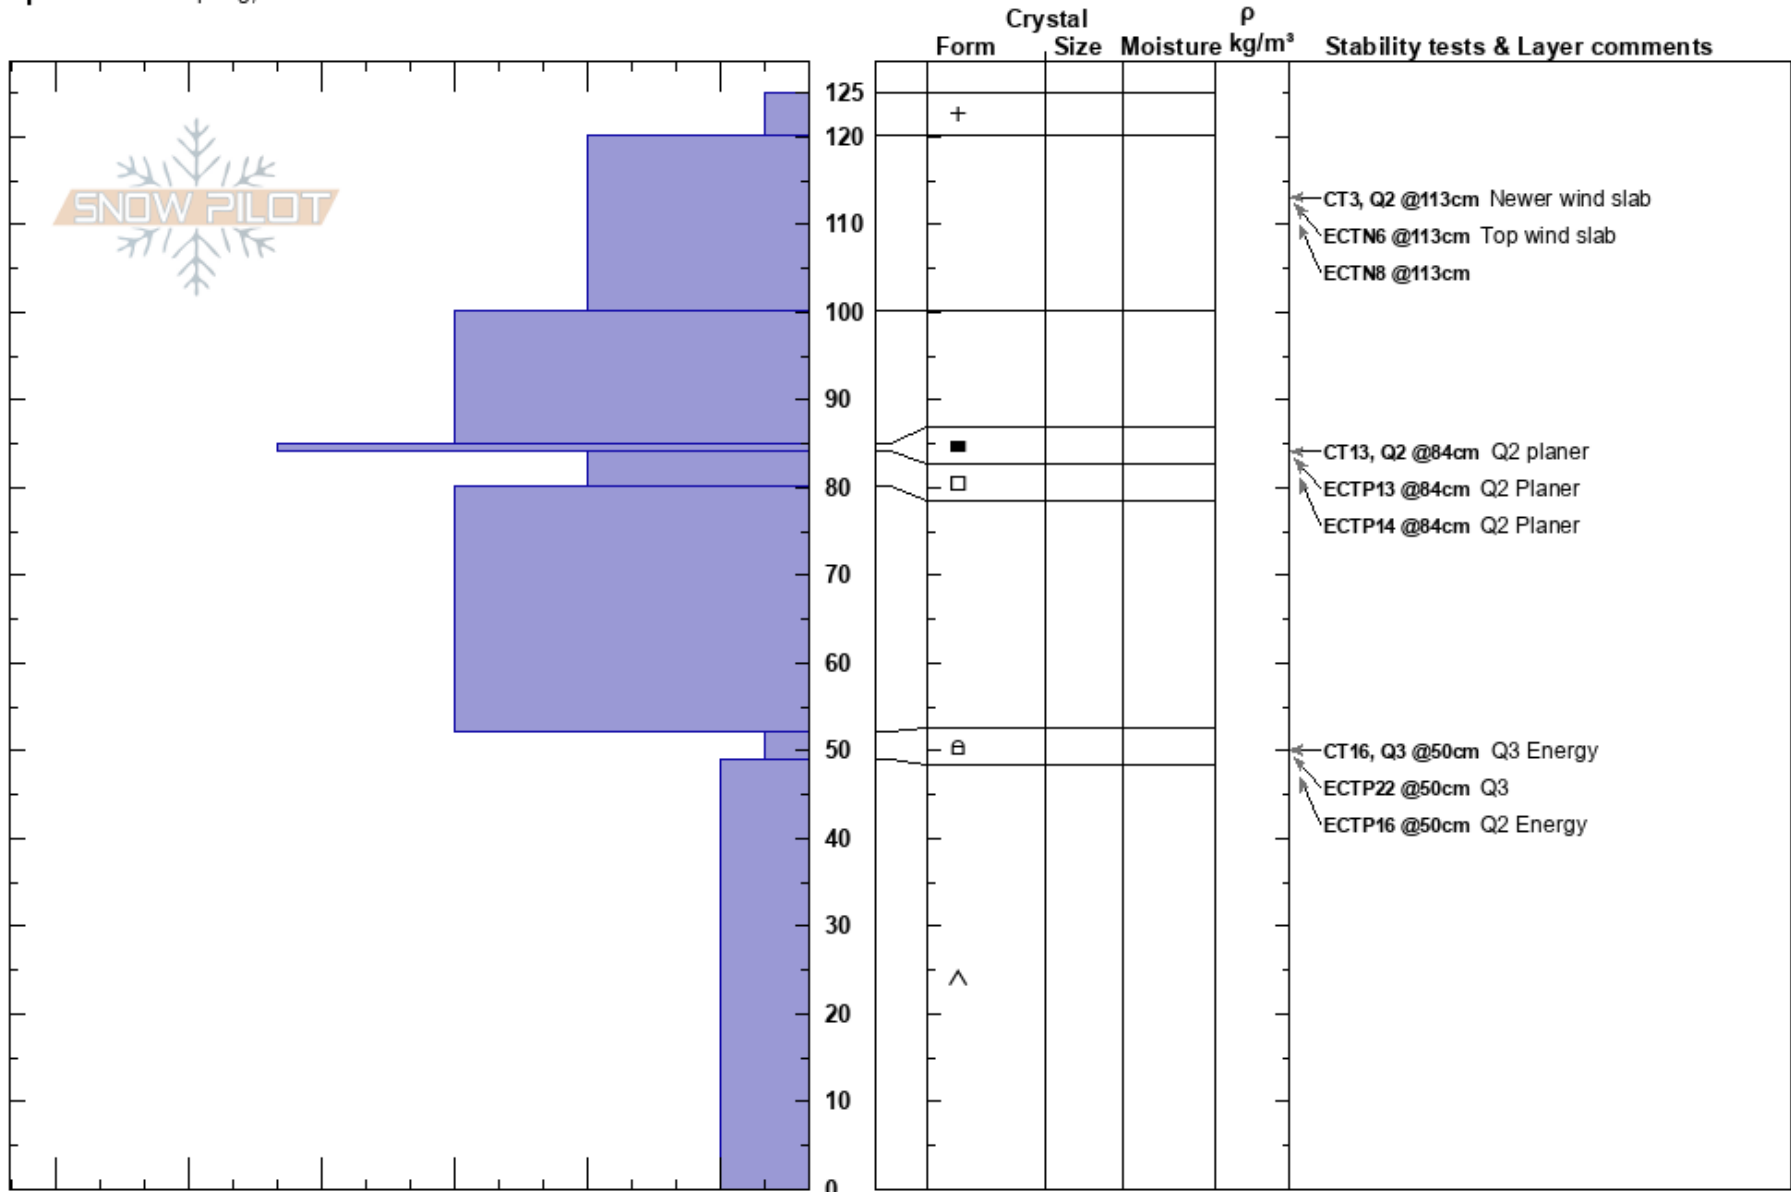

PF: 100 52-49cm: Problematic layer

ID

Co-ord: 45.70971N, -113.98755W

Sky Cover: BKN

PS: 18

Elevation: 7653 ft

Slope Angle: 36°

Precipitation: S-1

Aspect: 330°

Wind Loading: yes

Wind: W Moderate

Specifics: Collapsing, localized

Notes: Plunge - Lost Trail backcountry. About 12cm new snow last 24hrs, 40+cm last 72hrs. 125cm depth. Weak layers propagating at 84cm and 50cm.