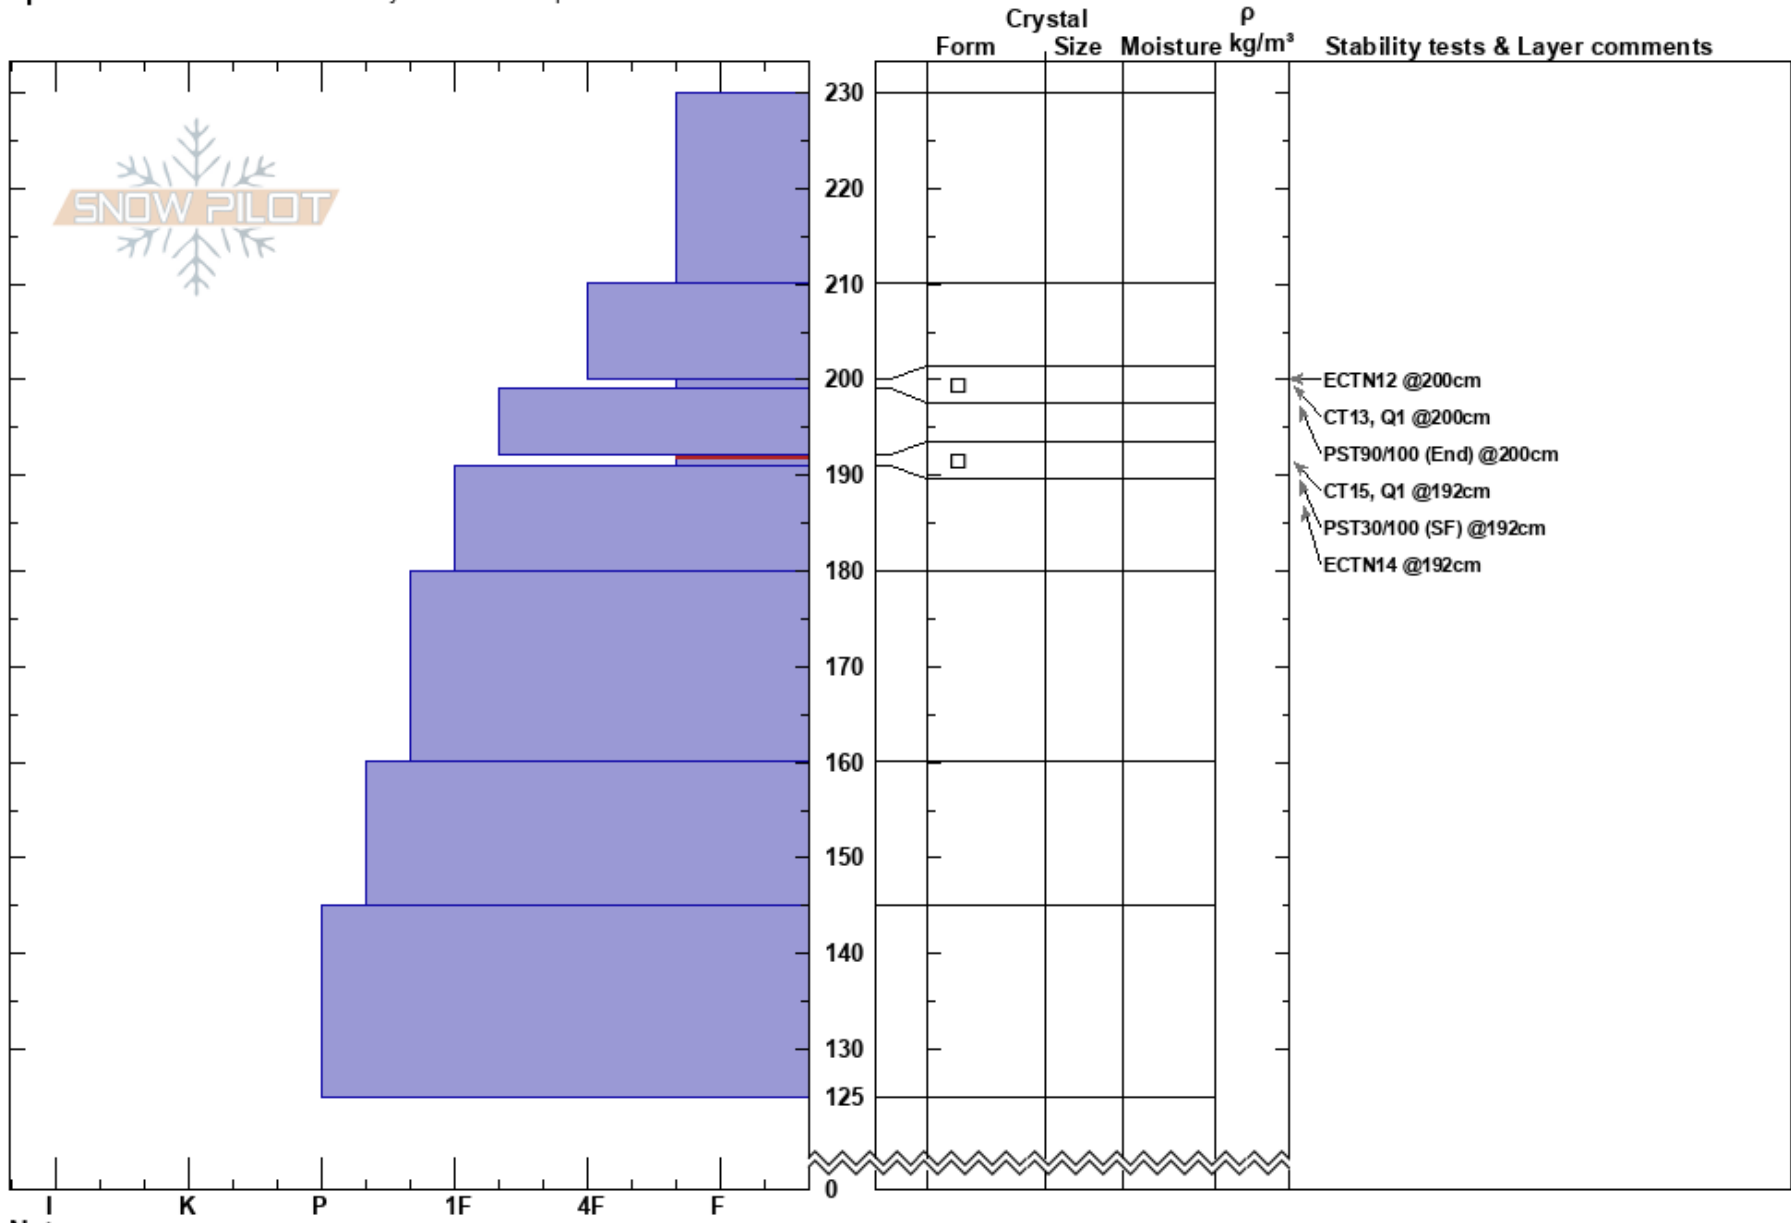

Tepee - wildrnss bndry
 Madison Range-S
 MT
 Elevation: 9200 ft
 Aspect: 330°
 Specifics: Recent avalanche activity on different slopes

Alex Marienthal
 02/19/2017 - 11:45am
 Co-ord: 44.91910N, -111.17829W
 Slope Angle: 5°
 Wind Loading: previous

Stability: Good
 Air Temperature:
 Sky Cover: OVC
 Precipitation: S1
 Wind:

HS:230
 Layer Notes:
 192-191cm: Problematic layer

Notes: