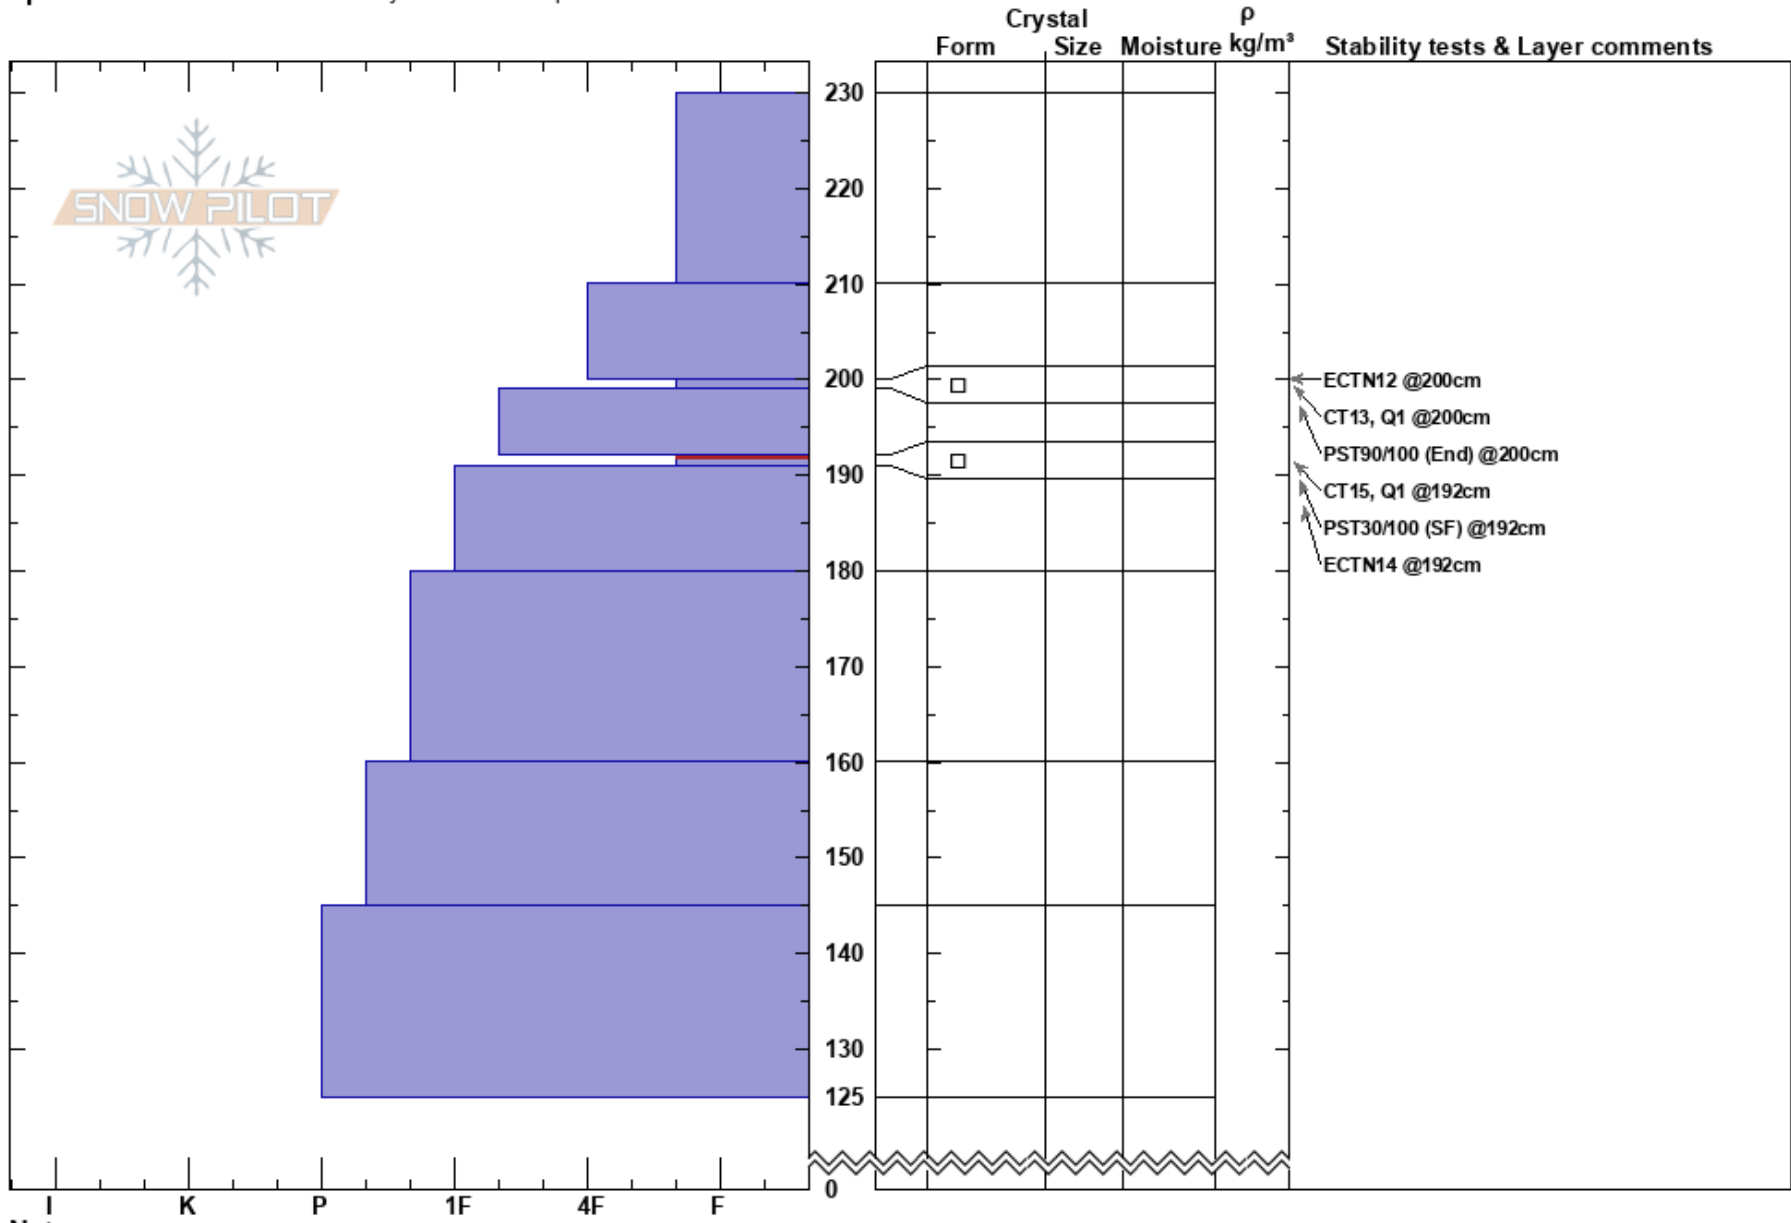

Tepee - wildrnss bndry
 Madison Range-S
 MT
 Elevation: 9200 ft
 Aspect: 330°
 Specifics: Recent avalanche activity on different slopes

Alex Marienthal
 02/19/2017 - 11:45am
 Co-ord: 44.91910N, -111.17829W
 Slope Angle: 5°
 Wind Loading: previous

Stability: Good
 Air Temperature:
 Sky Cover: OVC
 Precipitation: S1
 Wind:
 HS:230
 Layer Notes:
 192-191cm: Problematic layer

Notes: