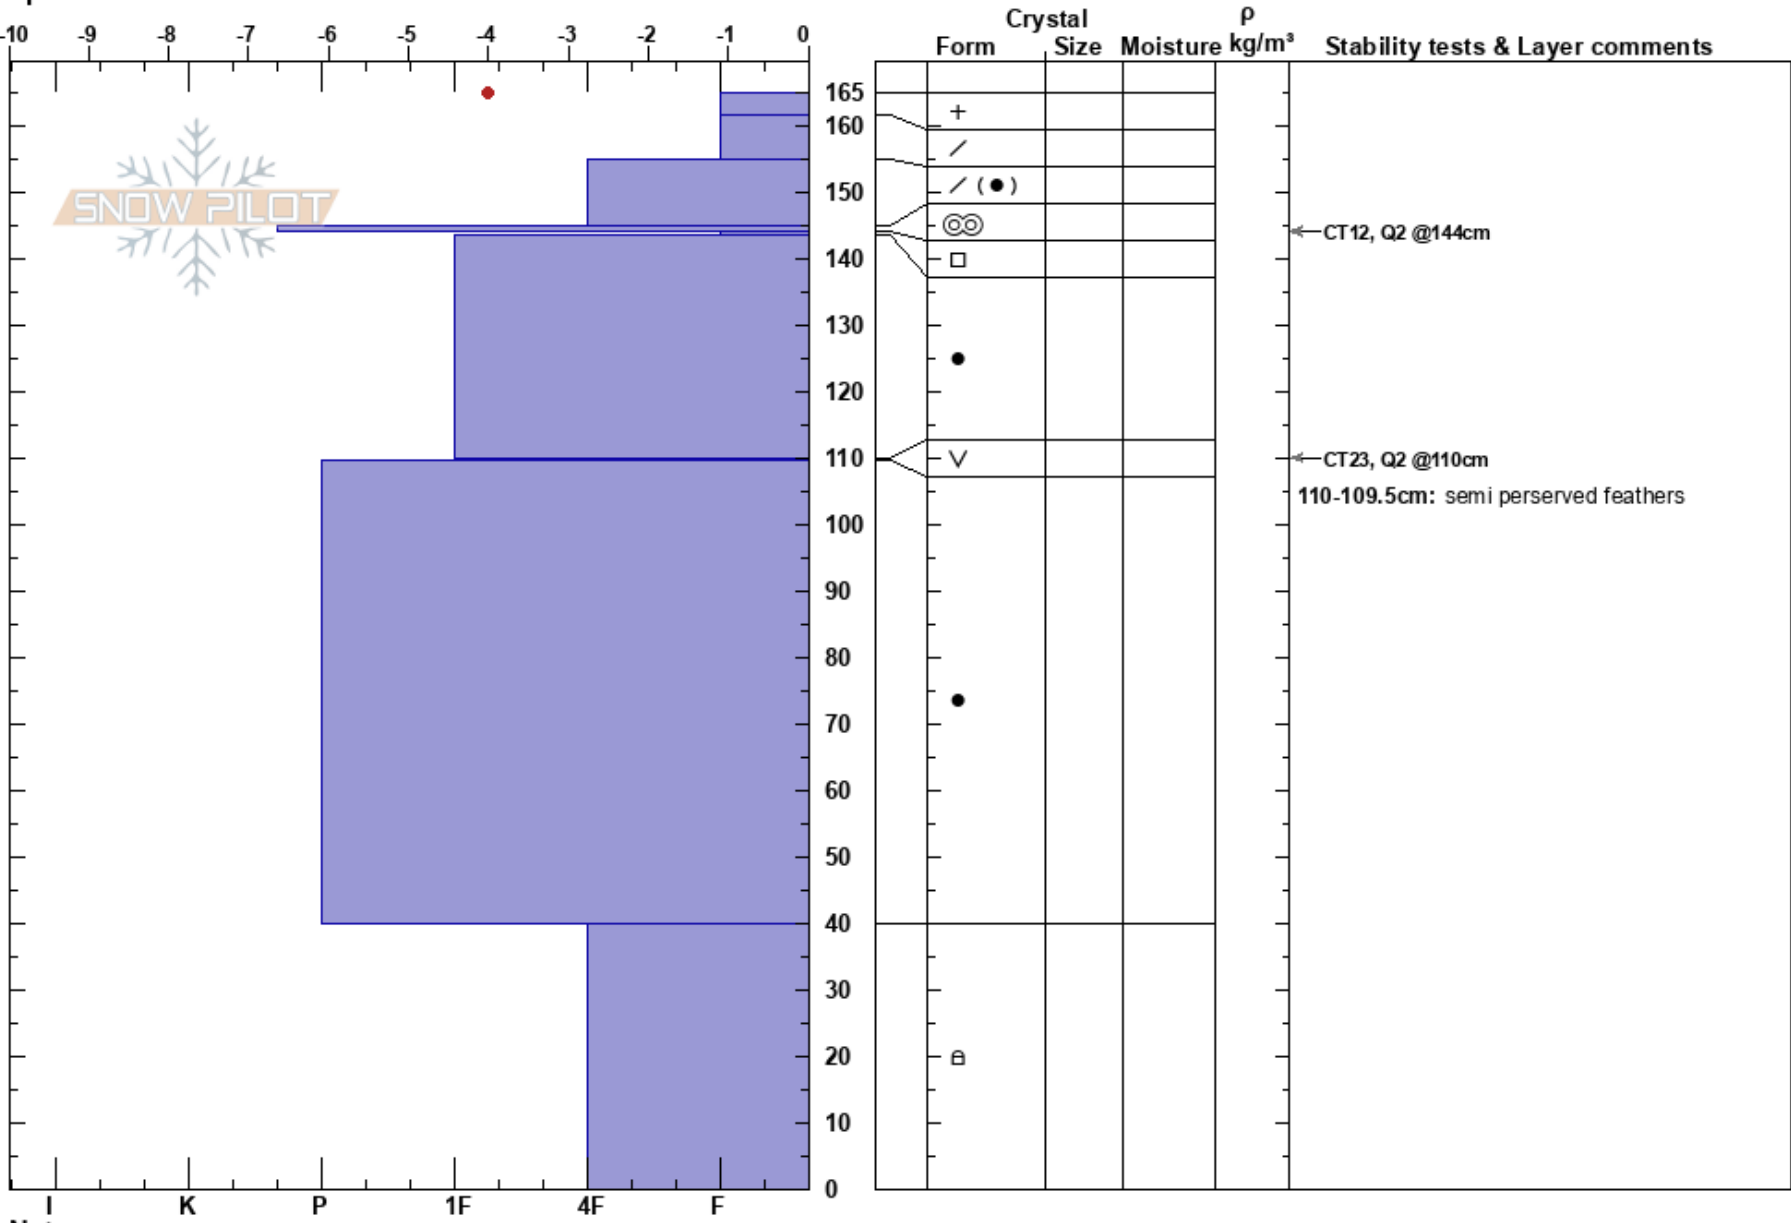

TOAMS
 Elk Mountains
 CO
 Elevation: 11230 ft
 Aspect: 52°
 Specifics:

Debbie Kelly
 02/20/2017 - 9:30am
 Co-ord: 39.14857N, -106.81672W
 Slope Angle:
 Wind Loading: no

Stability:
 Air Temperature: -6°C
 Sky Cover: FEW
 Precipitation: NO
 Wind: Calm

HS: 165
 Layer Notes:
 144-143.5cm: Problematic layer
 110-109.5cm: semi preserved feathers

Notes: