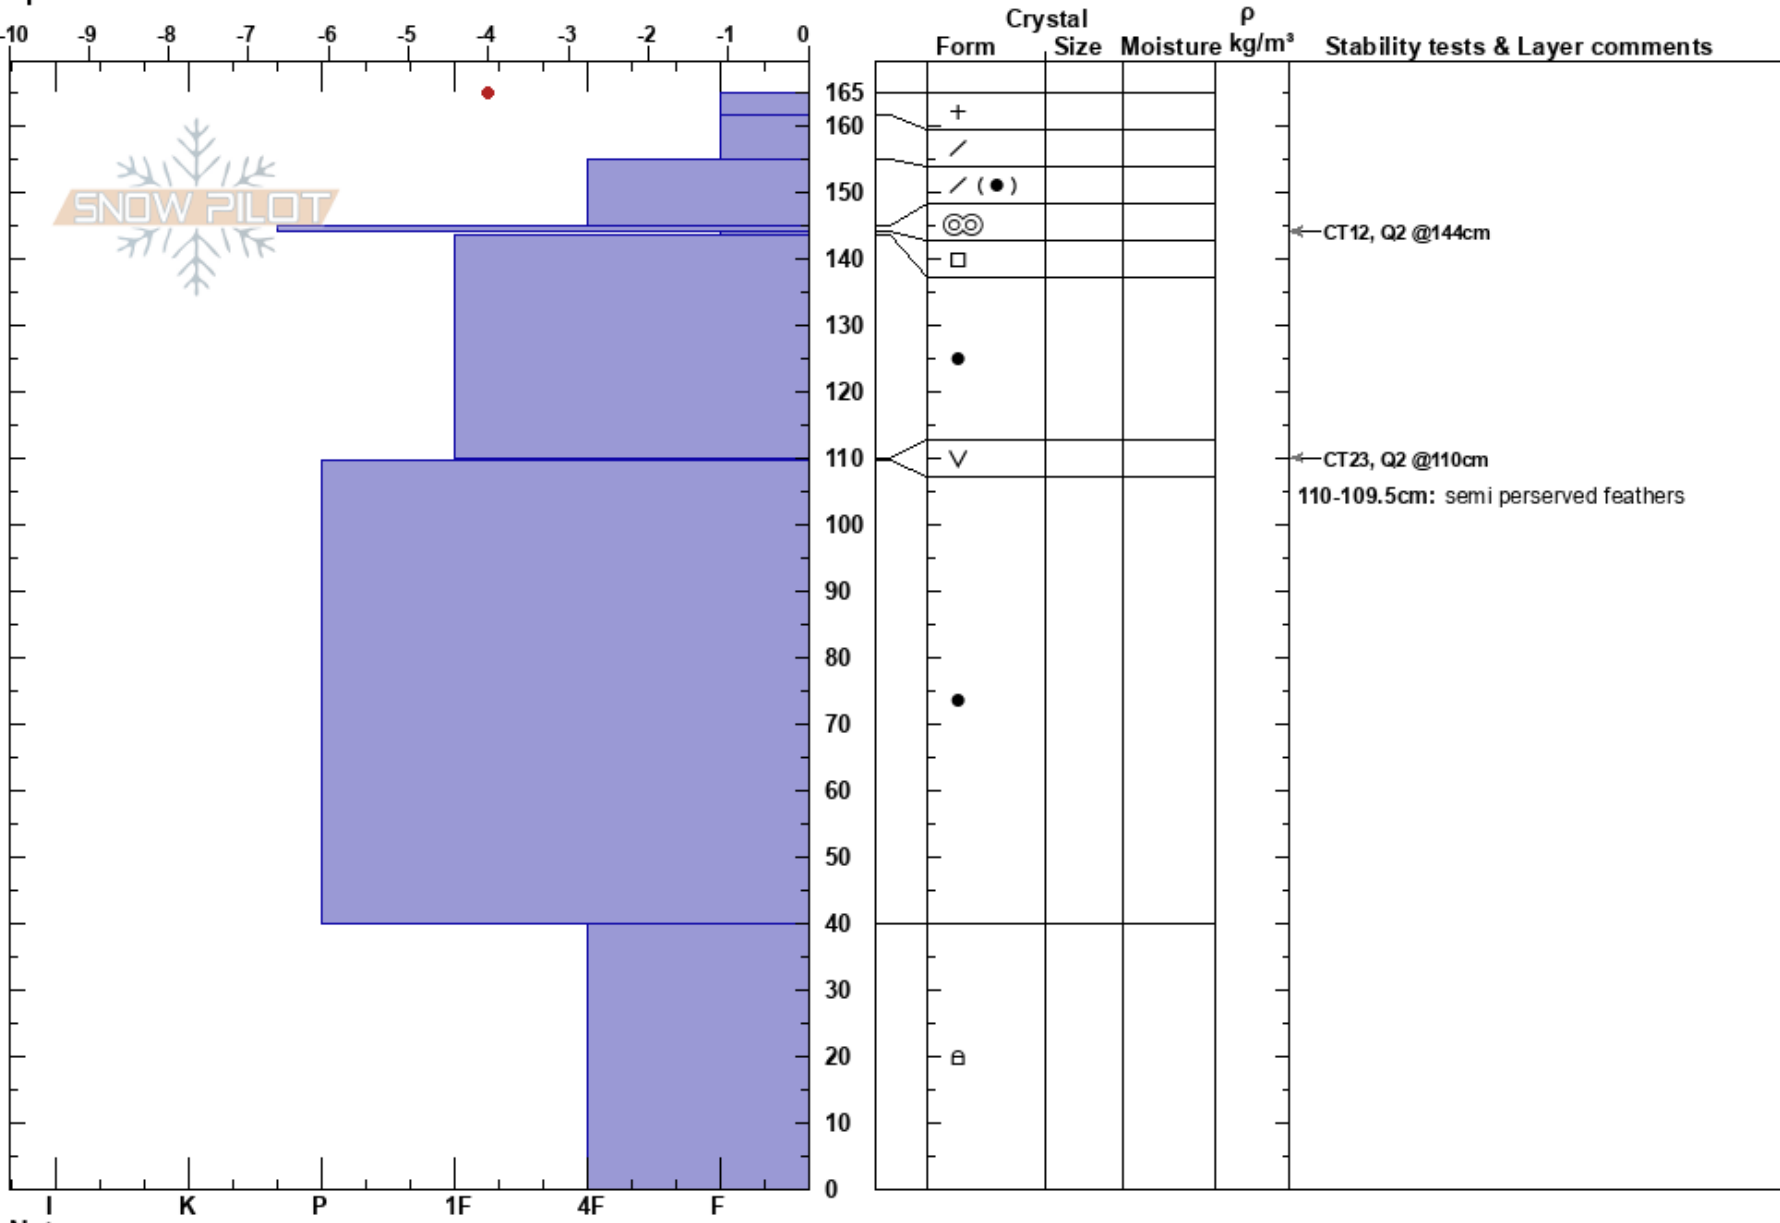

TOAMS
 Elk Mountains
 CO
 Elevation: 11230 ft
 Aspect: 52°
 Specifics:

Debbie Kelly
 02/20/2017 - 9:30am
 Co-ord: 39.14857N, -106.81672W
 Slope Angle:
 Wind Loading: no

Stability:
 Air Temperature: -6°C
 Sky Cover: FEW
 Precipitation: NO
 Wind: Calm

HS: 165
 Layer Notes:
 144-143.5cm: Problematic layer
 110-109.5cm: semi preserved feathers

Notes: