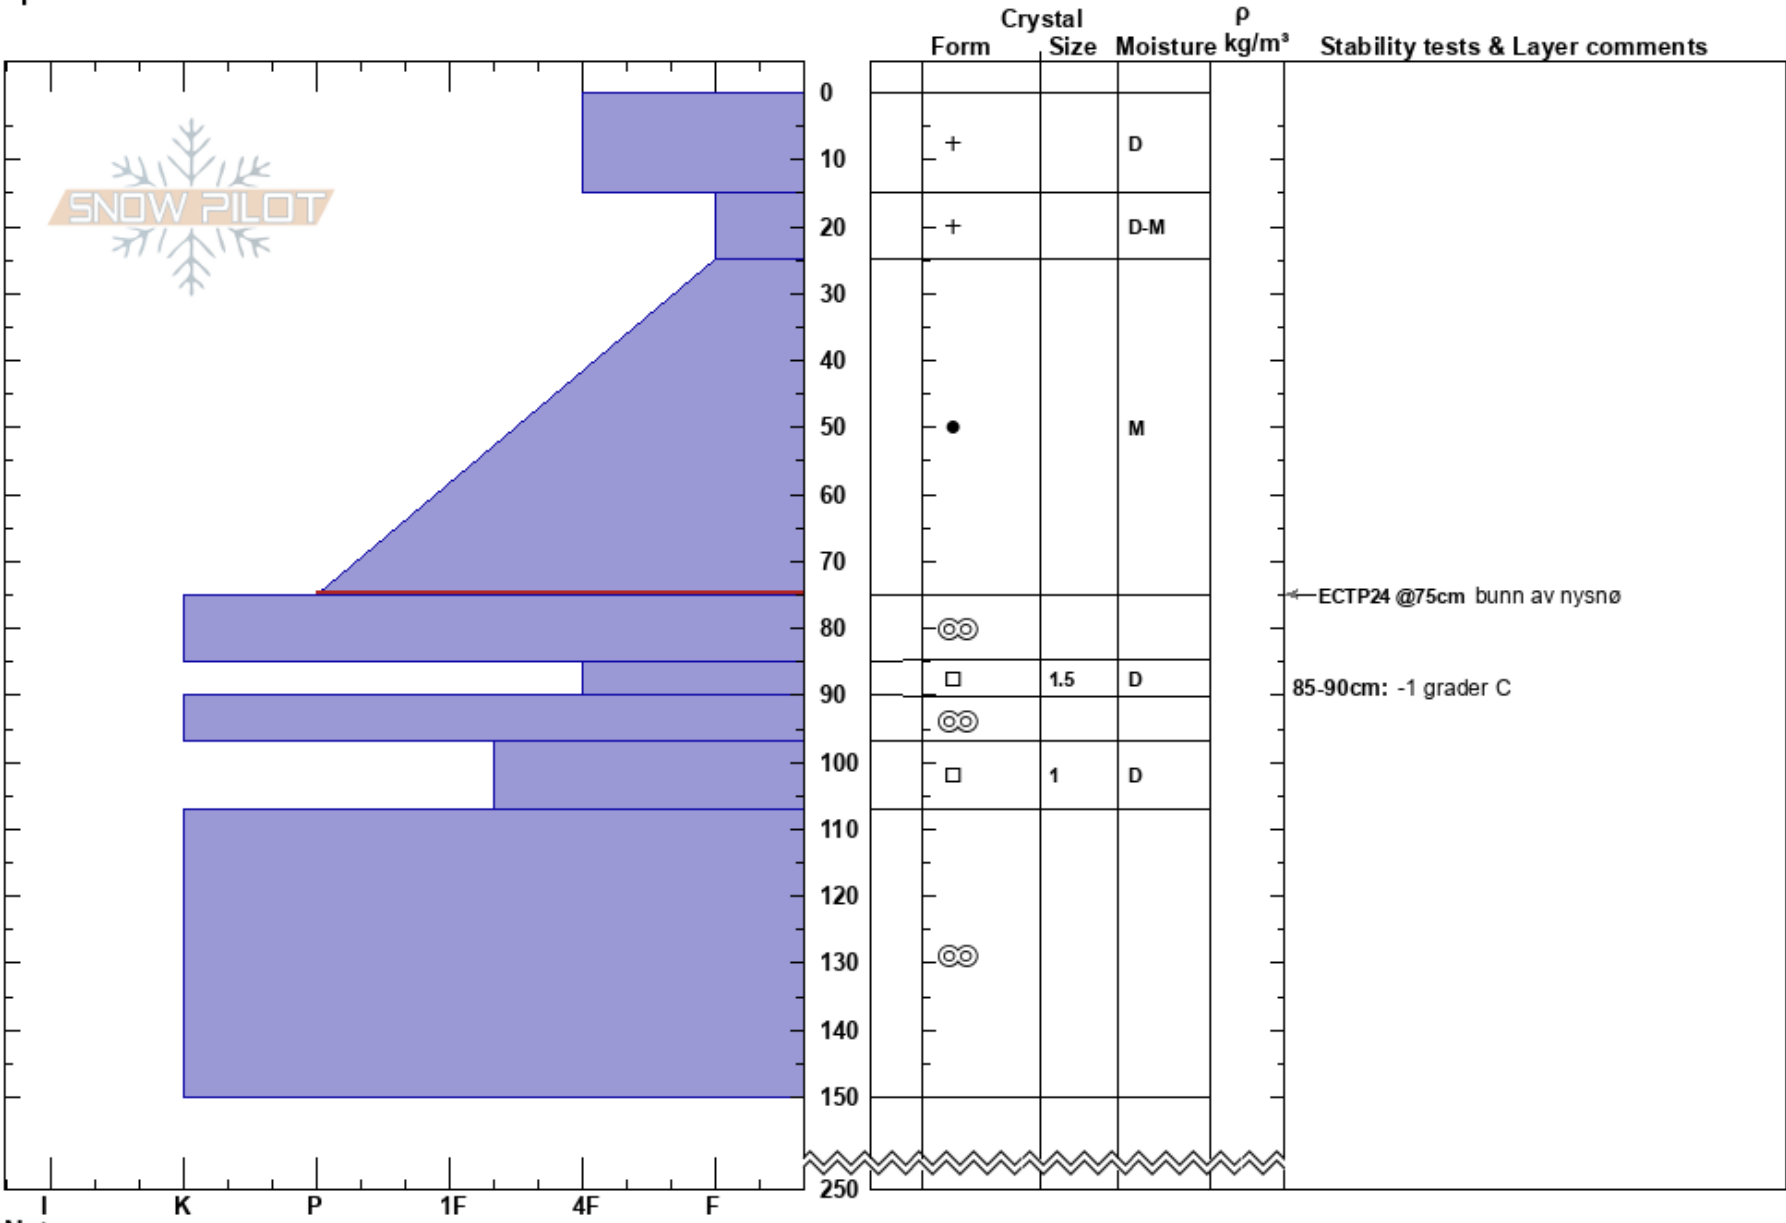

Rustedalseggi, 1170 m
 Voss
 Norway
Elevation: 1170 m
Aspect: E
Specifics:

Steinar Hustoft
 20/02/2017 - 14:00
Co-ord:
Slope Angle: 35°
Wind Loading: yes

Stability:
Air Temperature: -1°C
Sky Cover: OVC
Precipitation: S1
Wind: W Moderate

HS: 250
PF: 40
 25-75cm: Problematic layer
 85-90cm: -1 grader C

Notes: