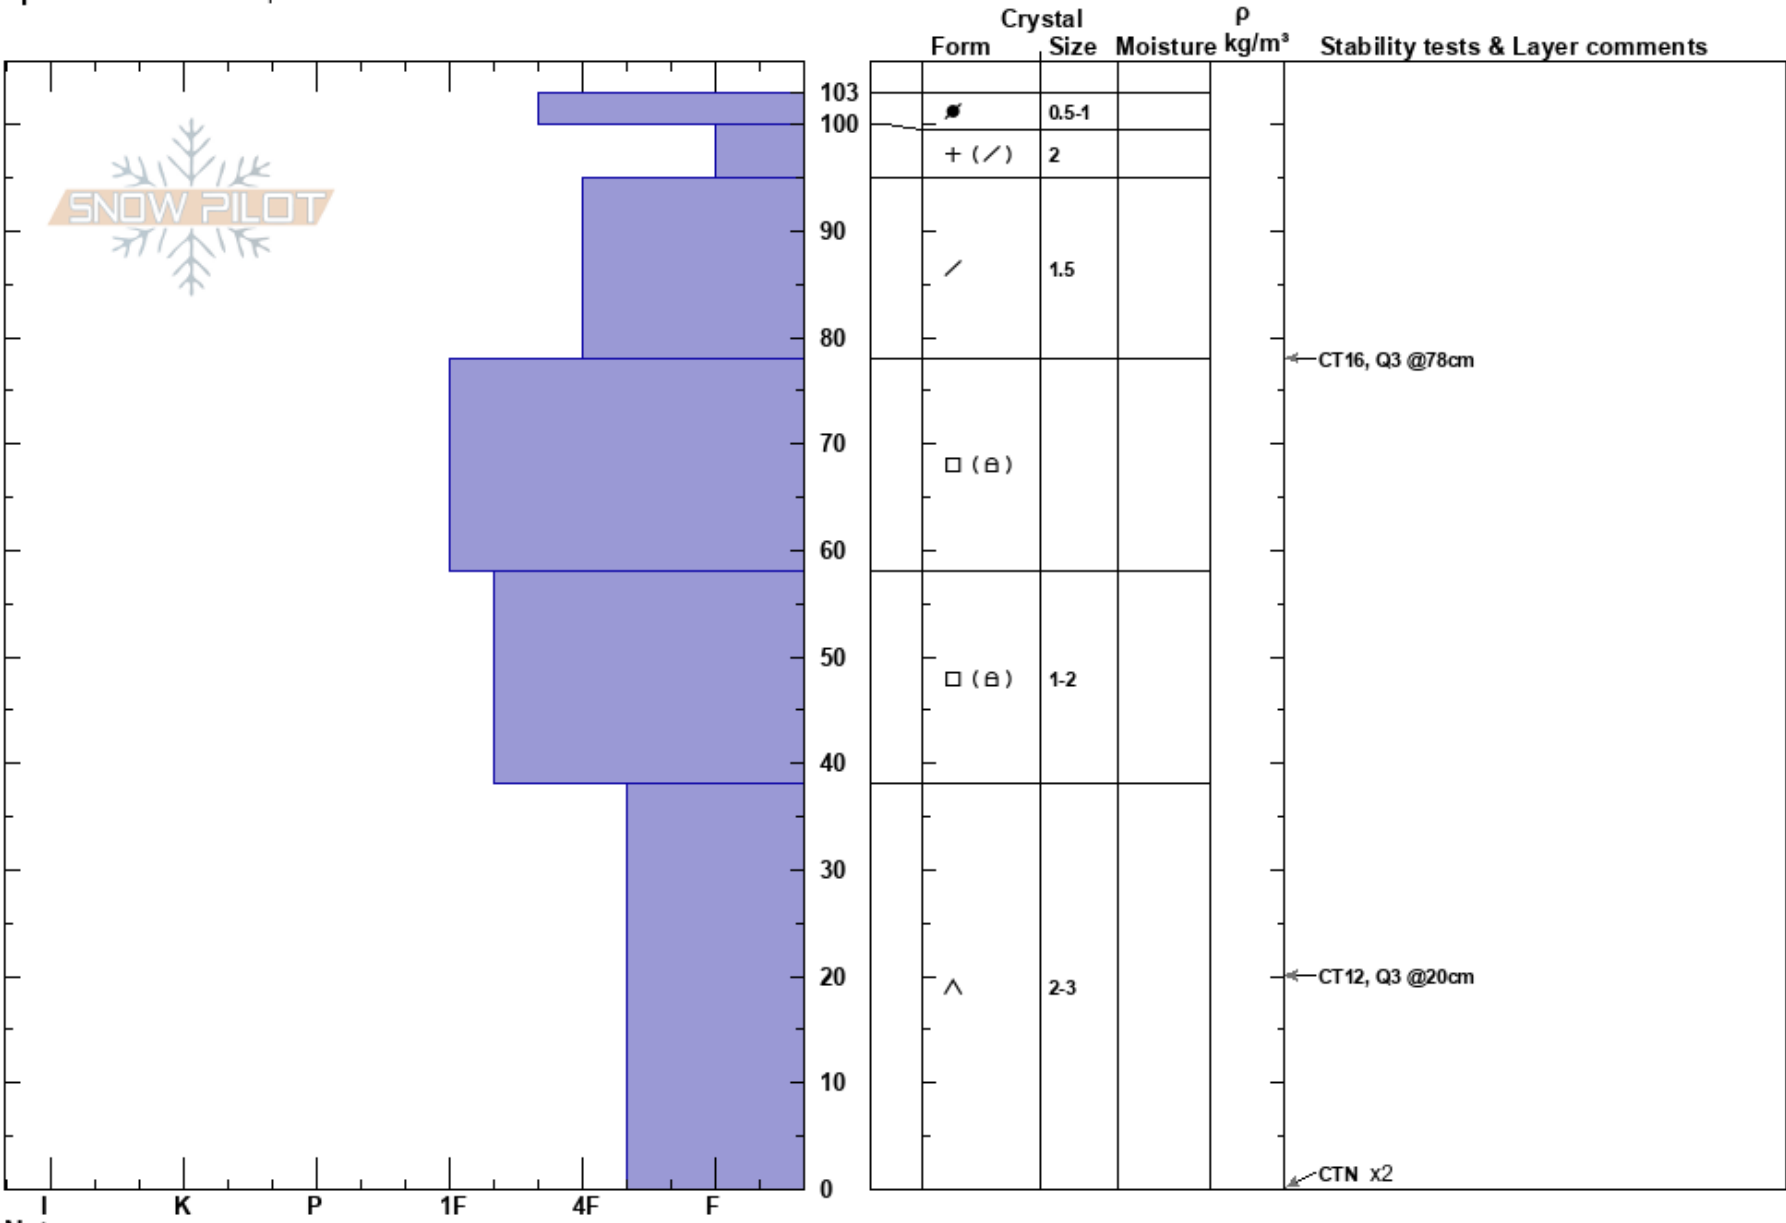

Wellhead Gregory McFadden
 Aspen Mountain Boundary 01/05/2020 - 12:00pm
 CO
Elevation: 10529 ft
Aspect: 270°
Specifics: We skied slope

Stability:
Air Temperature: -1°C
Sky Cover: SCT
Precipitation: NO
Wind: SW Moderate

HS: 103
PF: 85 38-0cm: Problematic layer

Notes: winds drifted from NW to SW during tour.