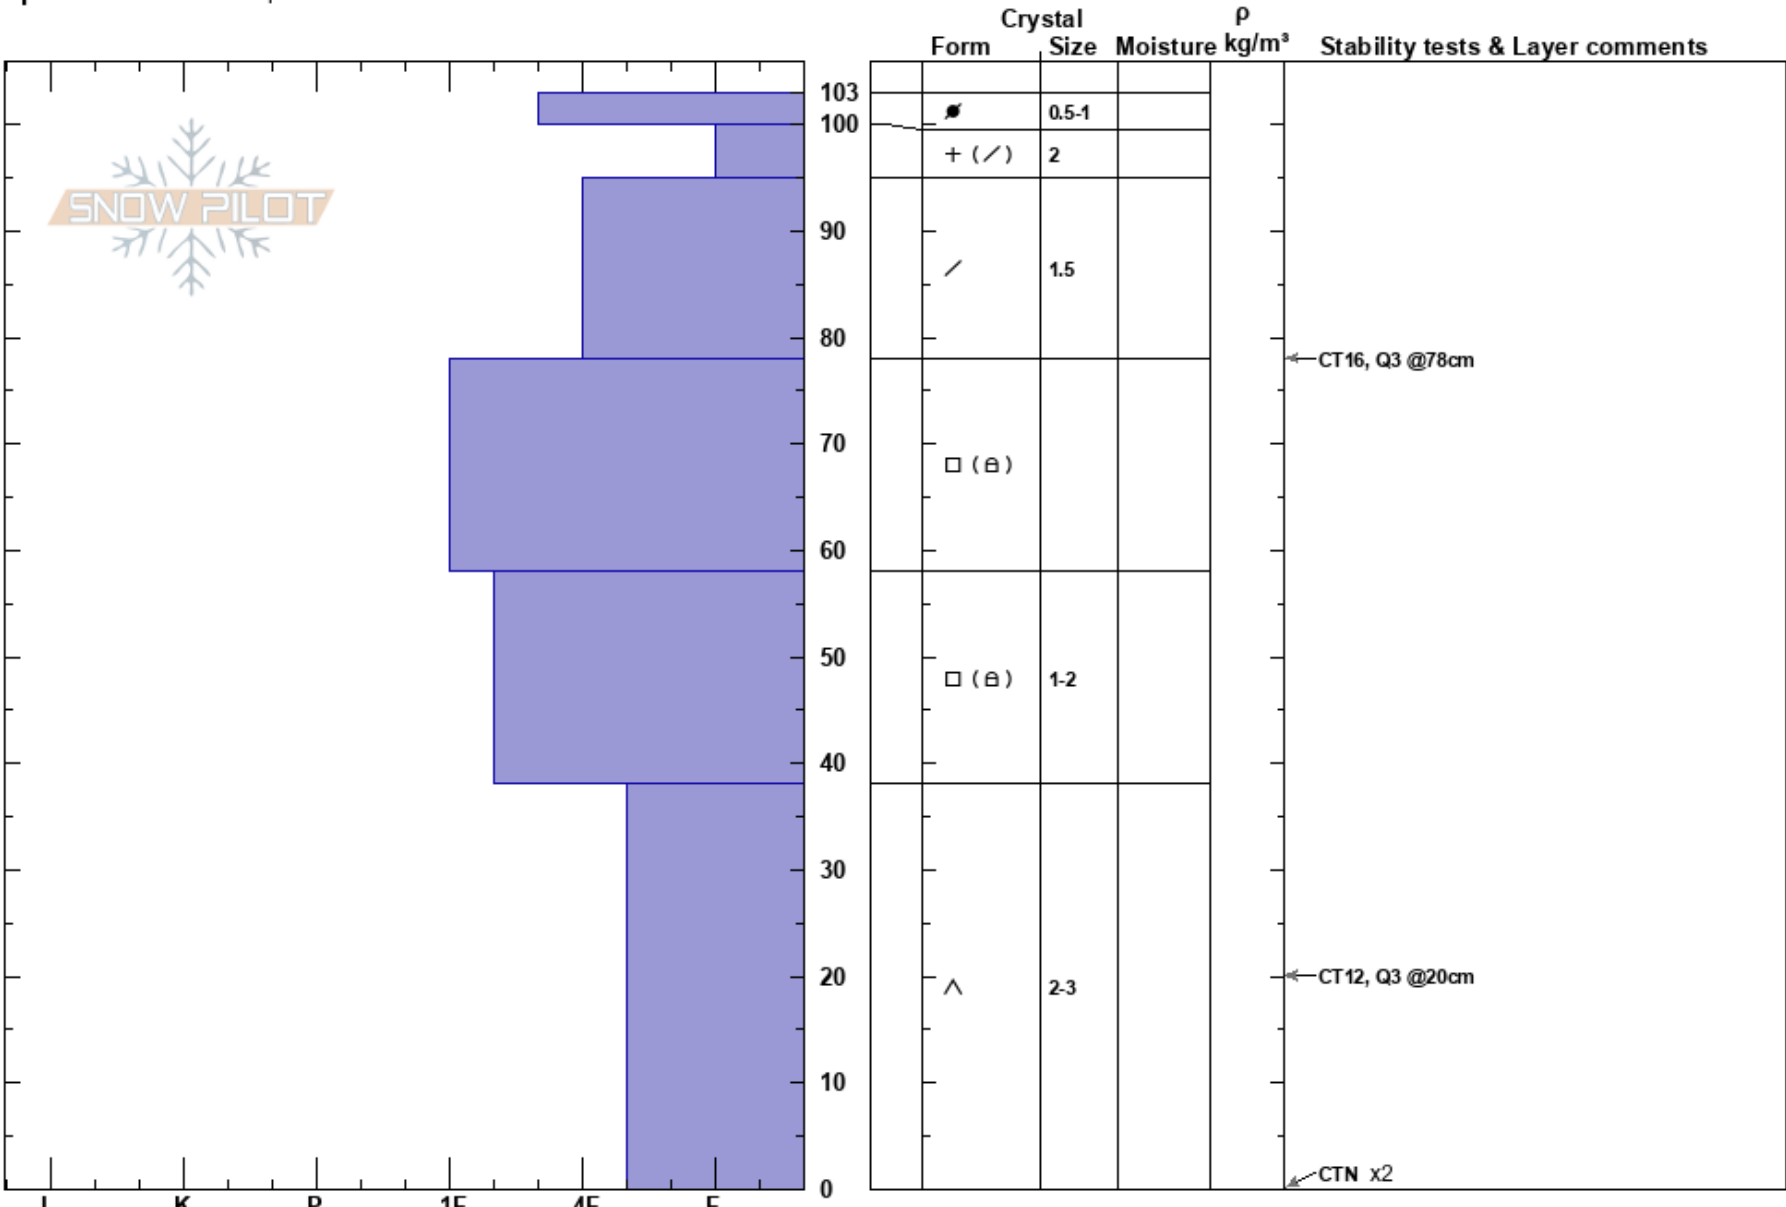

Wellhead Gregory McFadden
 Aspen Mountain Boundary 01/05/2020 - 12:00pm
 CO
Elevation: 10529 ft
Aspect: 270°
Specifics: We skied slope

Stability:
Air Temperature: -1°C
Sky Cover: SCT
Precipitation: NO
Wind: SW Moderate

HS: 103
PF: 85 38-0cm: Problematic layer

Notes: winds drifted from NW to SW during tour.