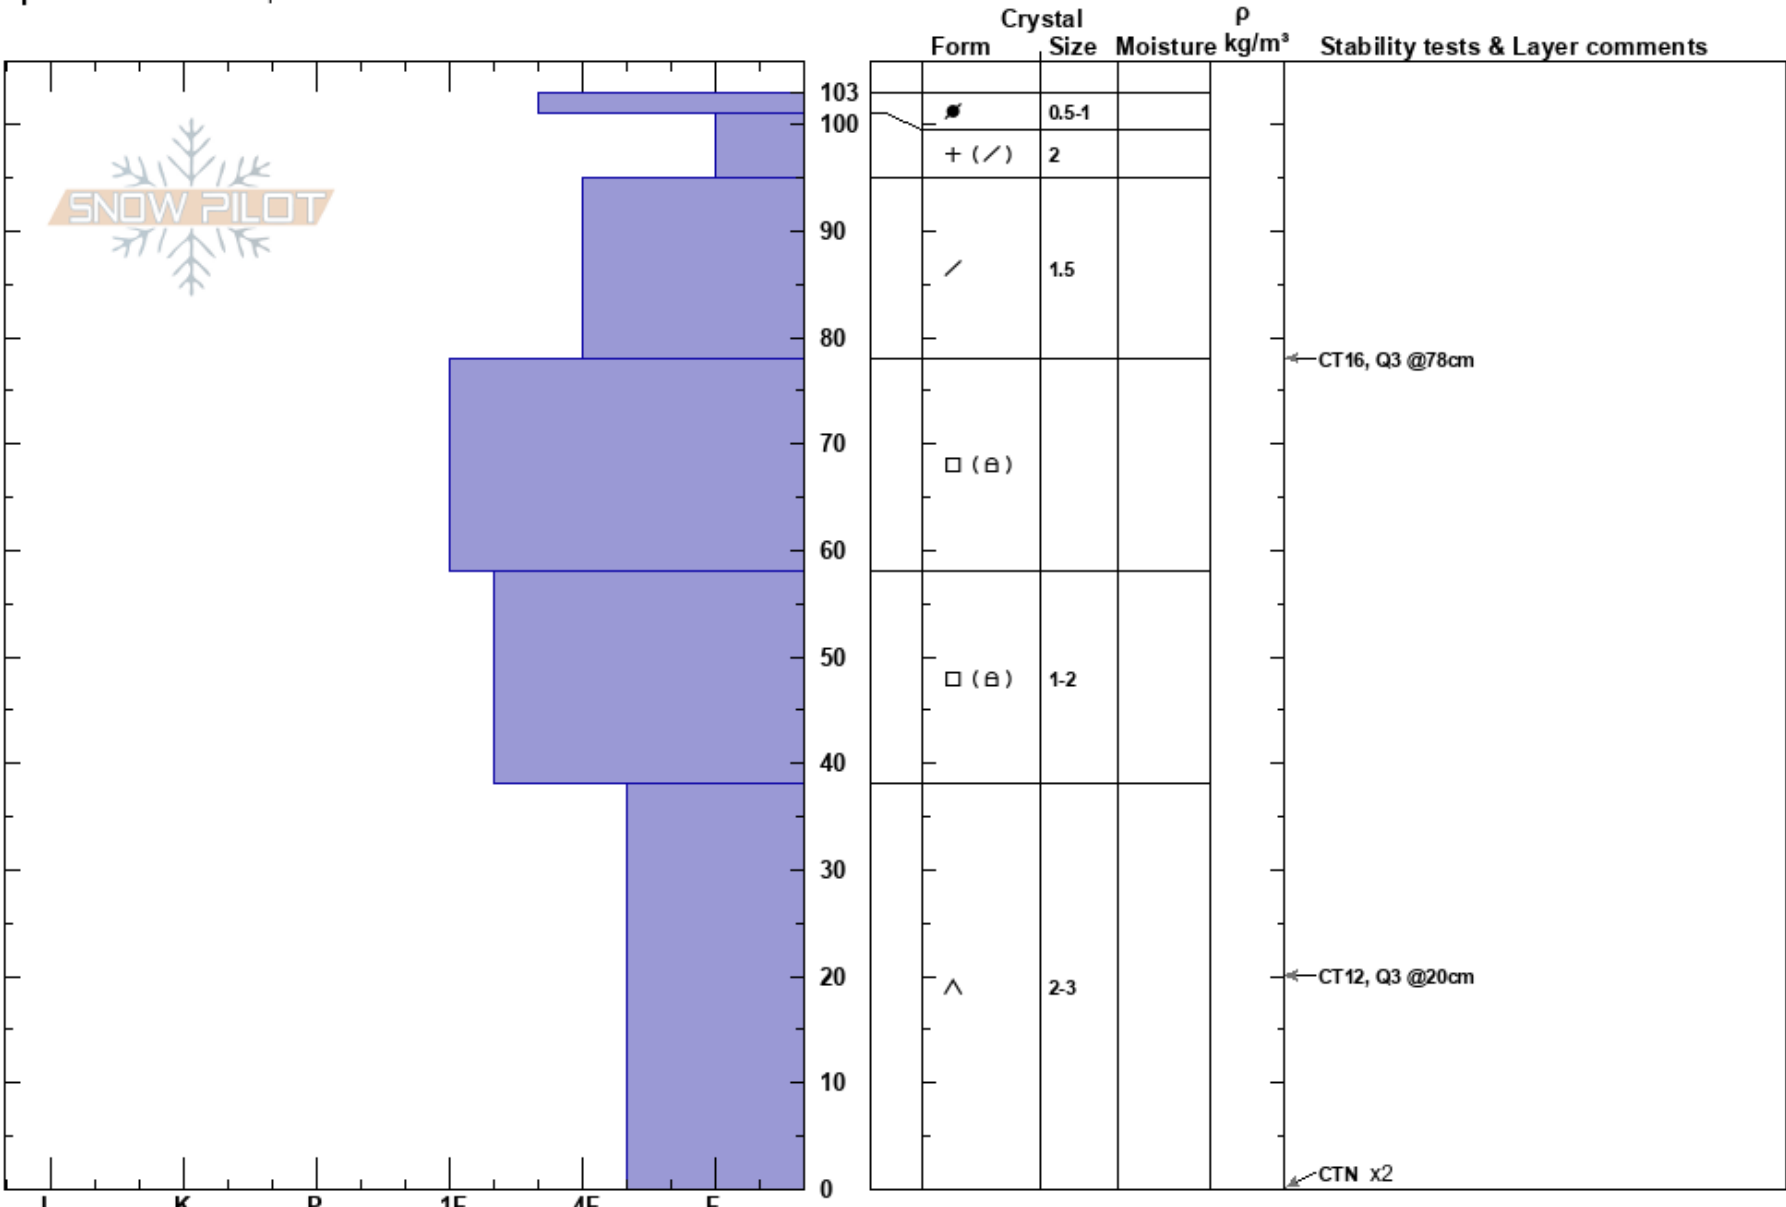

Wellhead Gregory McFadden
 Aspen Mountain Boundary 01/05/2020 - 12:00pm
 CO
Elevation: 10529 ft
Aspect: 270°
Specifics: We skied slope

Stability:
Air Temperature: -1°C
Sky Cover: SCT
Precipitation: NO
Wind: SW Moderate

HS: 103
PF: 85 38-0cm: Problematic layer

Notes: winds drifted from NW to SW during tour.