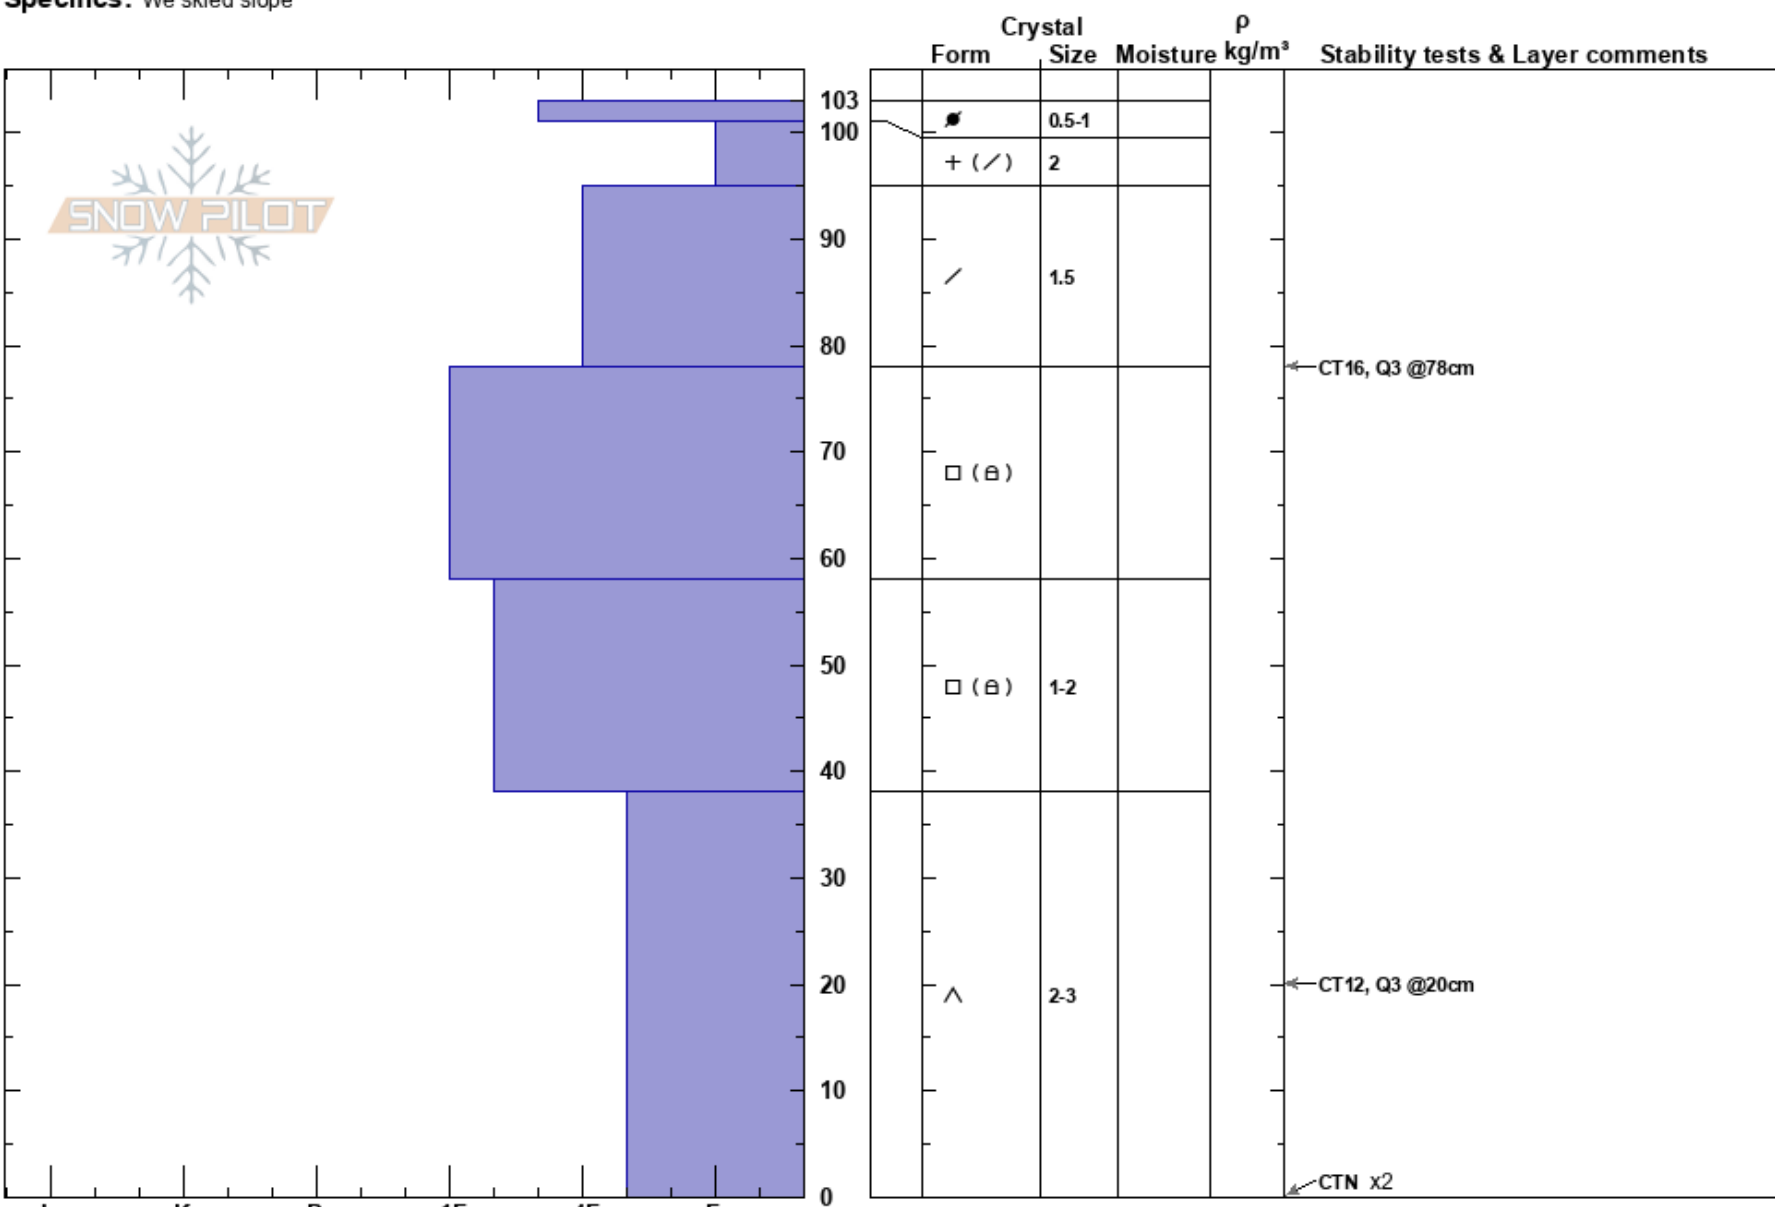

Wellhead Gregory McFadden
 Aspen Mountain Boundary 01/05/2020 - 12:00pm
 CO
Elevation: 10529 ft
Aspect: 270°
Specifics: We skied slope

Stability:
Air Temperature: -1°C
Sky Cover: SCT
Precipitation: NO
Wind: SW Moderate

HS: 103
PF: 85 38-0cm: Problematic layer

Notes: winds drifted from NW to SW during tour.