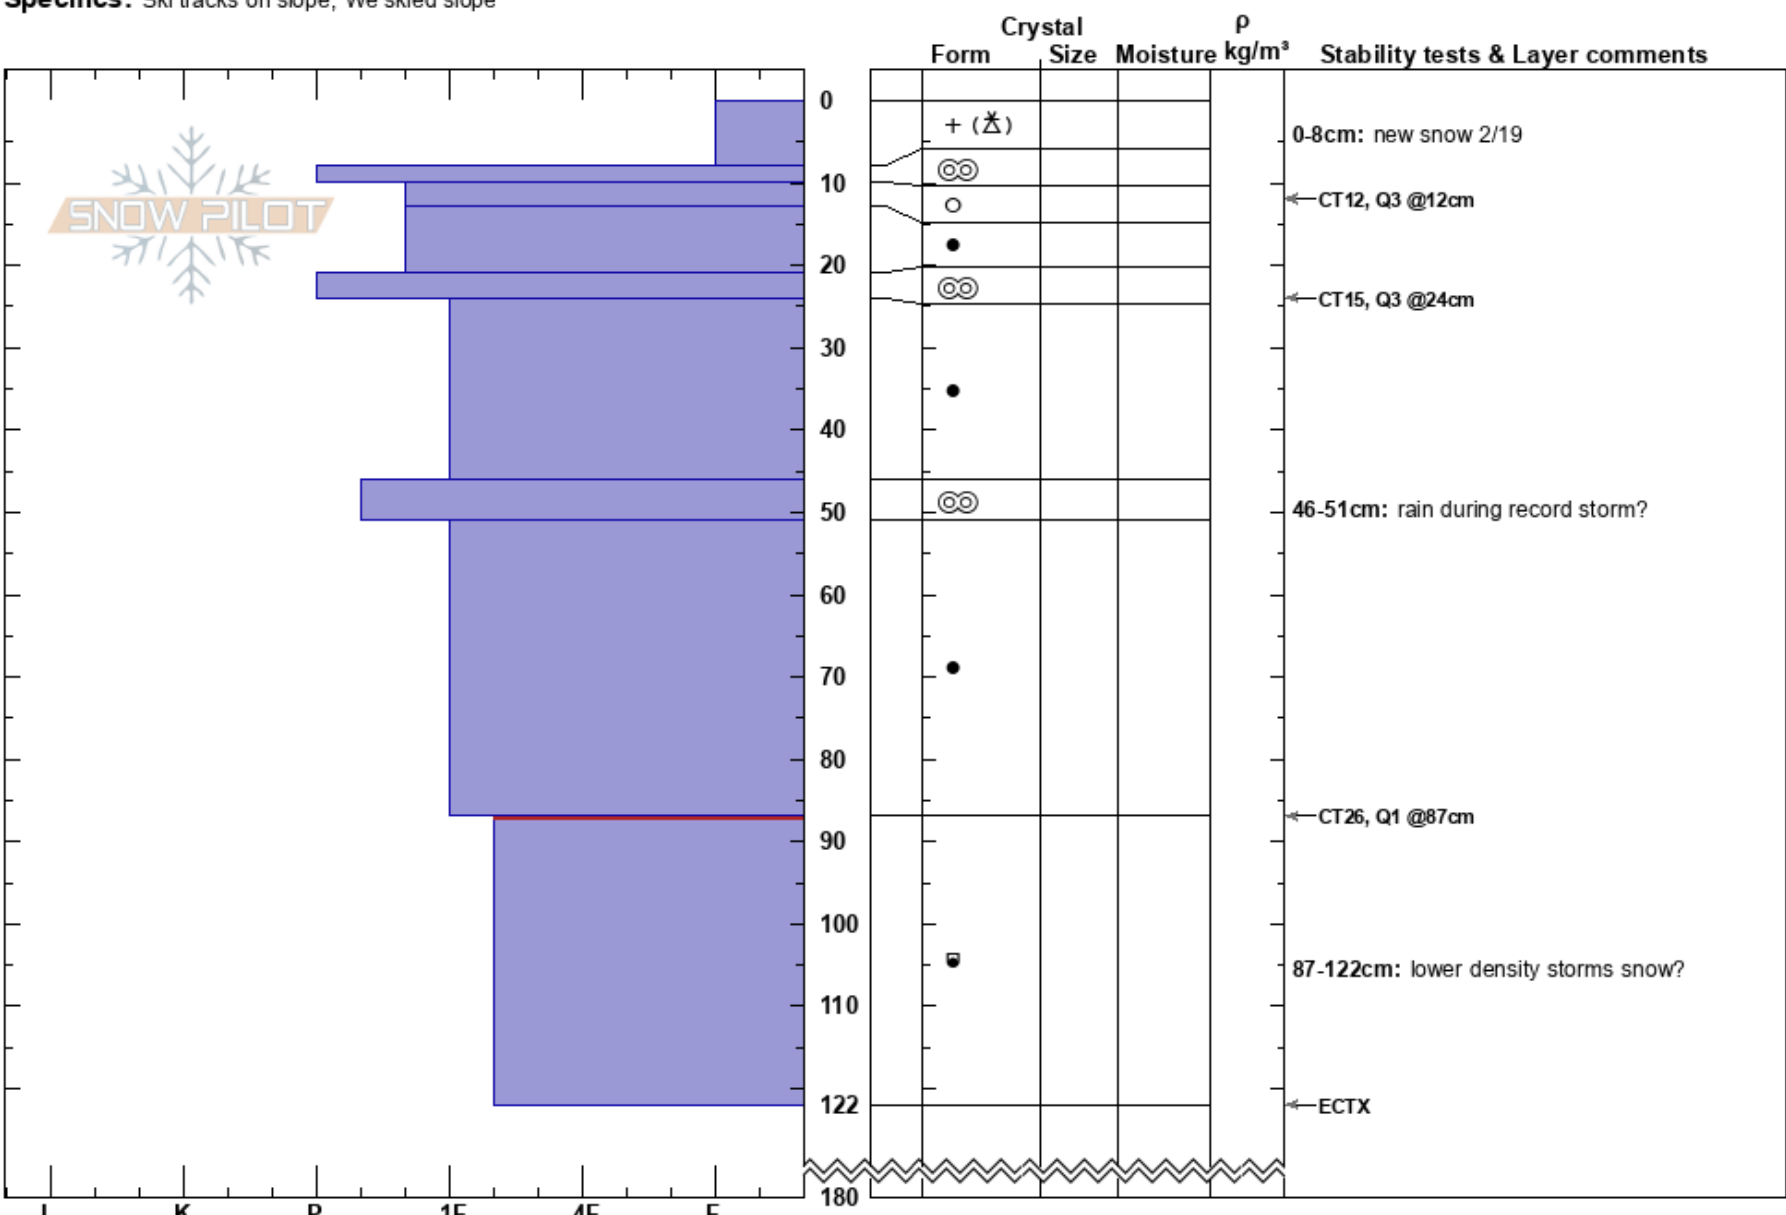

E Facing Republic Cree Kt Miller
 Absaroka Range 02/19/2017 - 12:00pm
 MT
Elevation: 8700 ft
Aspect: 75°
Specifics: Ski tracks on slope; We skied slope

Stability: Good
Air Temperature:
Sky Cover: BKN
Precipitation:
Wind: SW Light Breeze

HS: 180
Layer Notes:
 0-8cm: new snow 2/19
 46-51cm: rain during record storm?
 87-122cm: lower density storms snow?
 87-122cm: Problematic layer

Notes: Protected meadow BTL