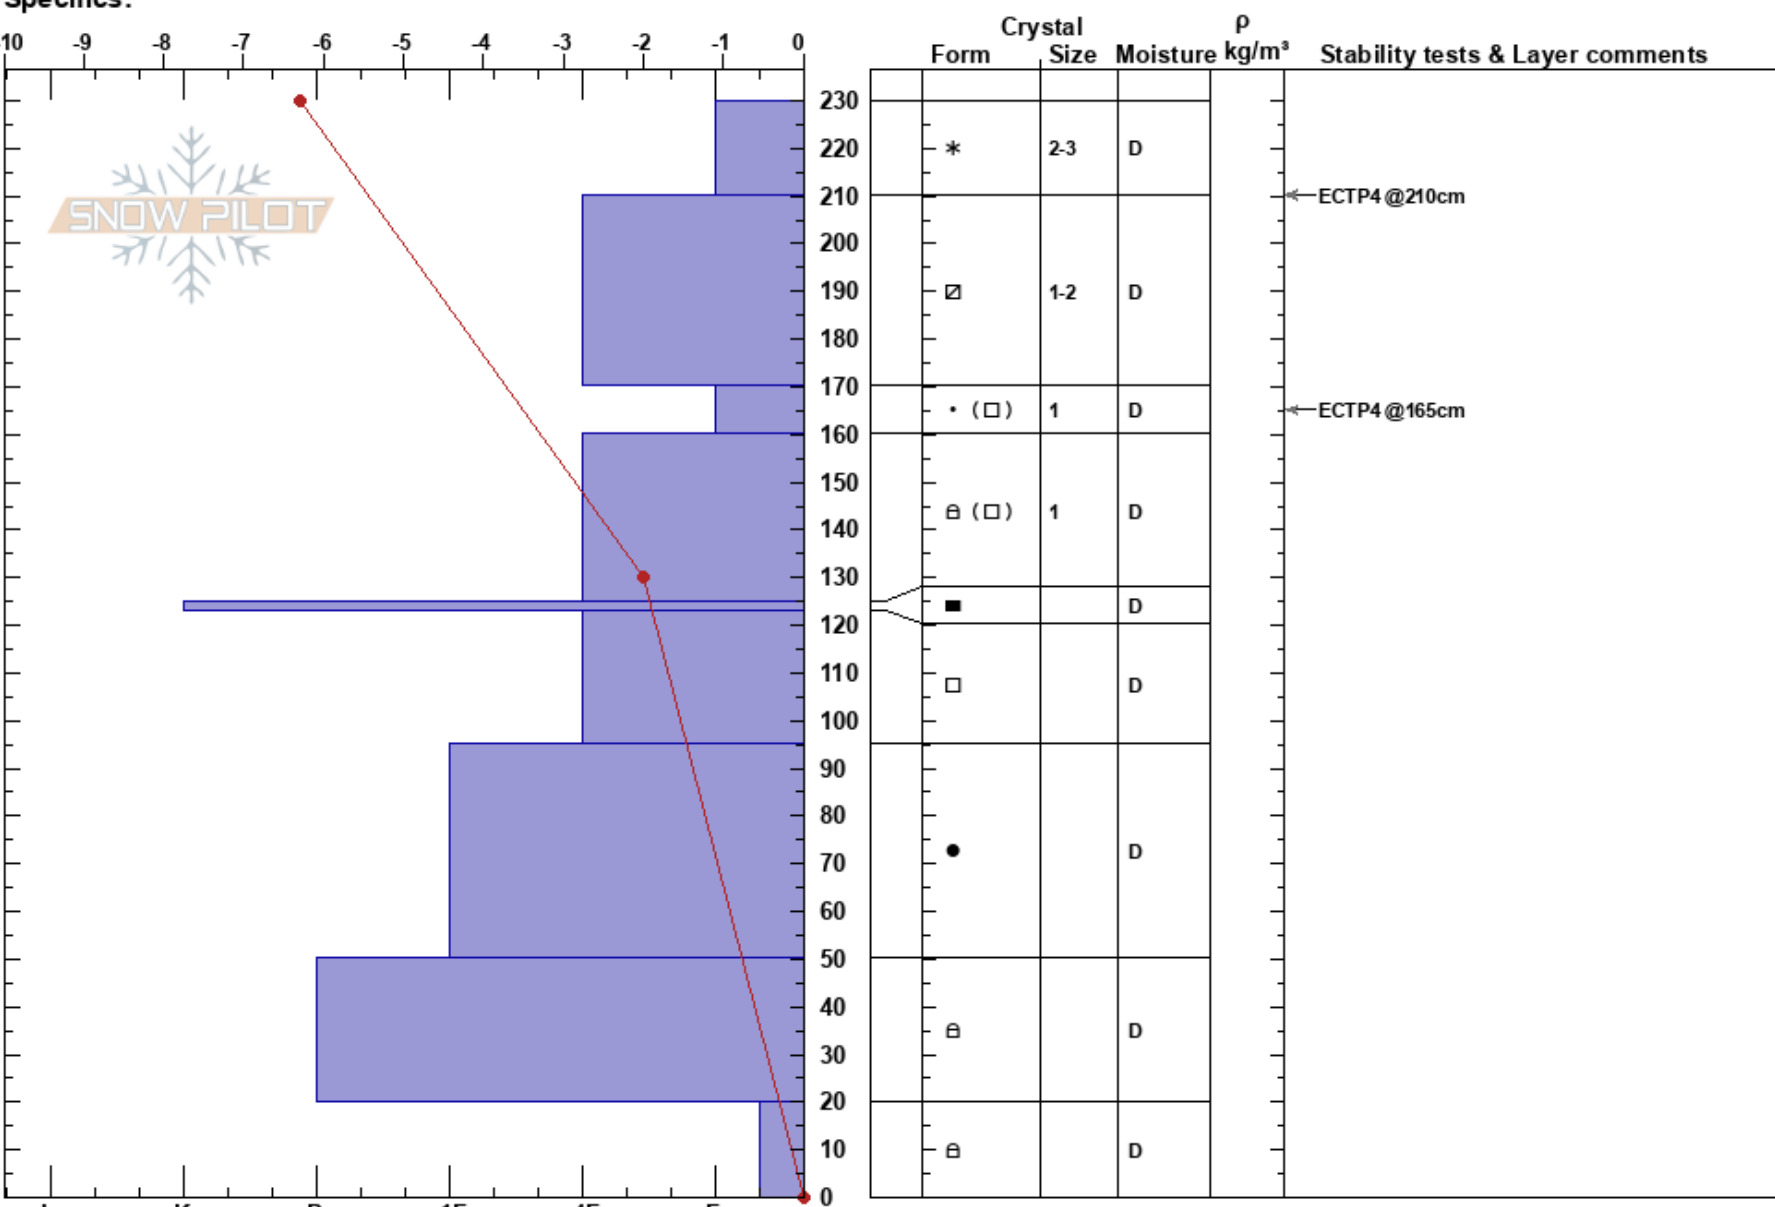

Balea Tunel  
 Romania  
 Elevation: 2073 m  
 Aspect: W  
 Specifics:

Cosmin Andron  
 20/02/2017 - 11:30  
 Co-ord:  
 Slope Angle: 40°  
 Wind Loading: previous

Stability:  
 Air Temperature: -6.8°C  
 Sky Cover: X  
 Precipitation: S-1  
 Wind: NW Calm

HS:230  
 PF: 10  
 Layer Notes:

Notes: