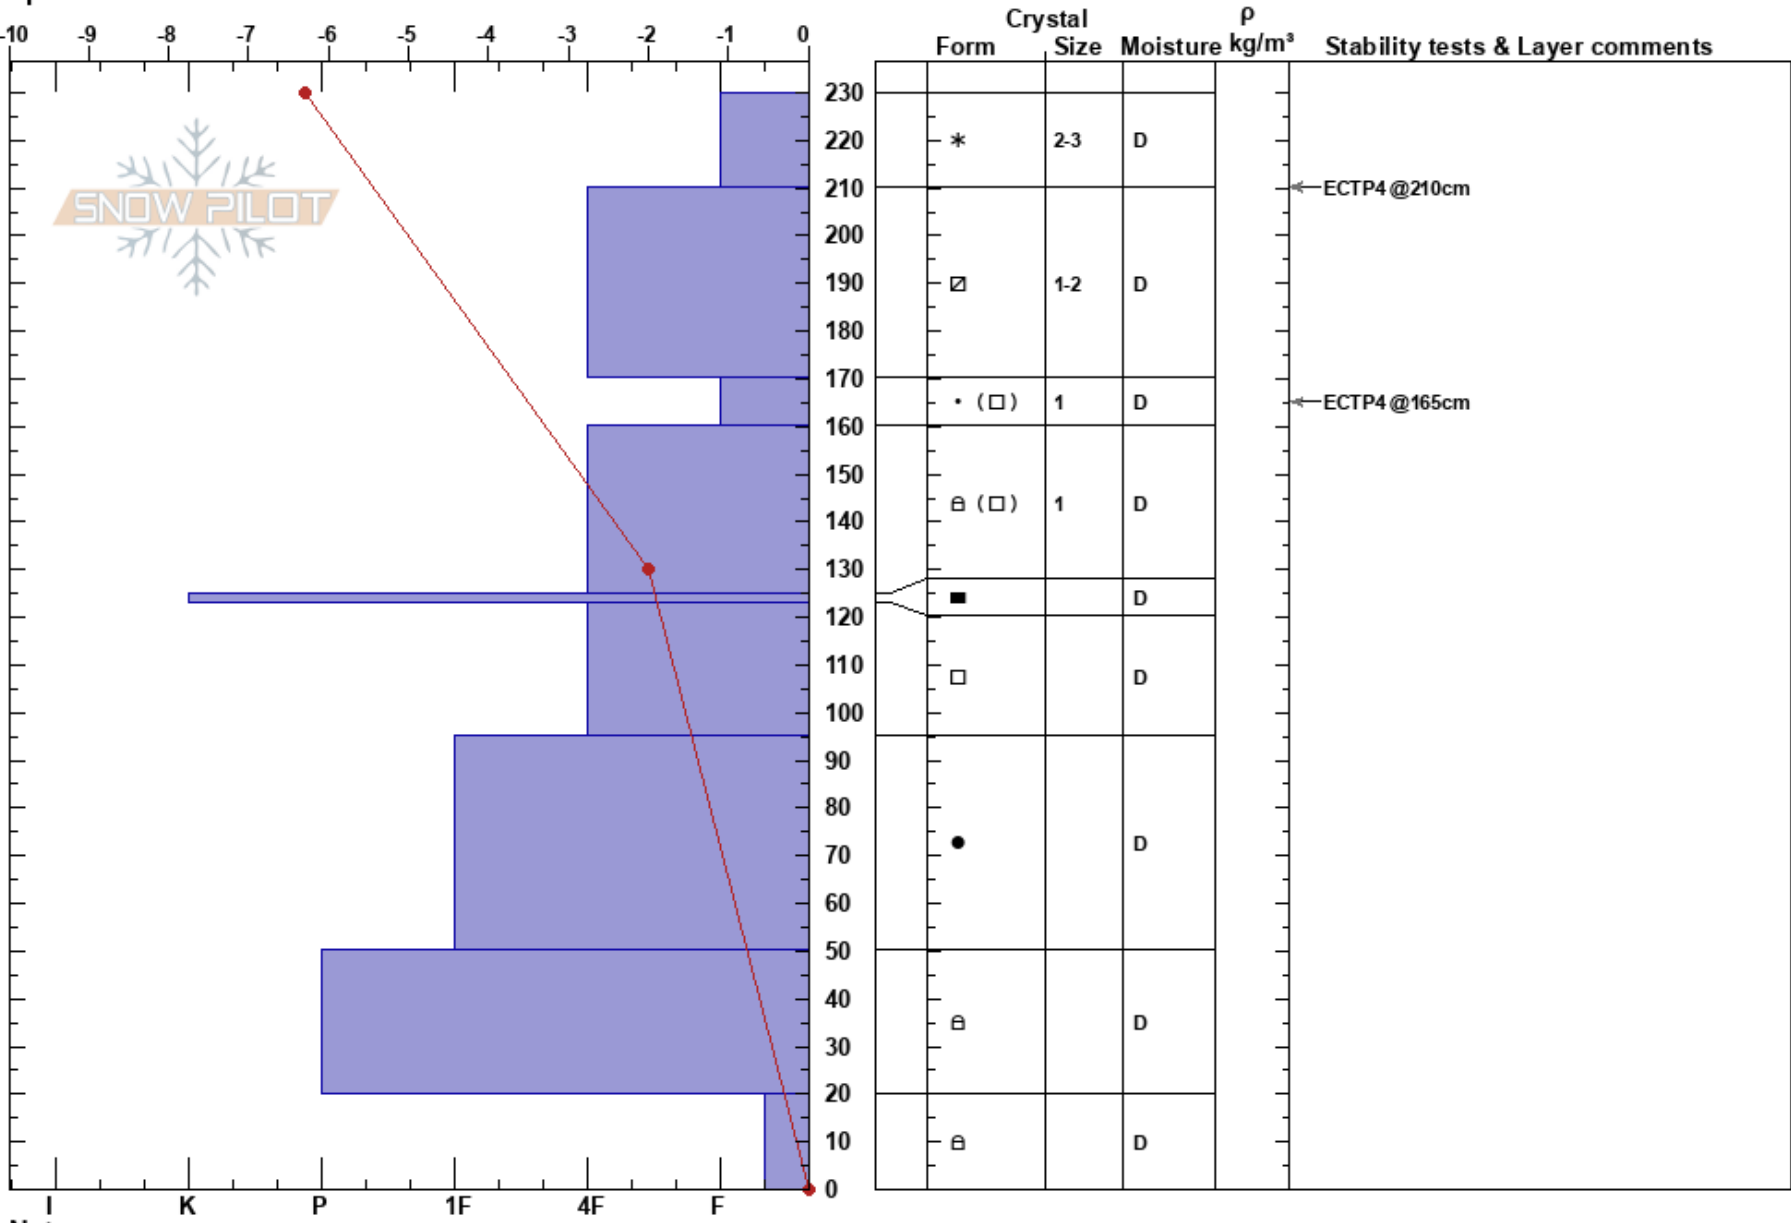

Balea Tunel
 Romania
 Elevation: 2073 m
 Aspect: W
 Specifics:

Cosmin Andron
 20/02/2017 - 11:30
 Co-ord:
 Slope Angle: 40°
 Wind Loading: previous

Stability:
 Air Temperature: -6.8°C
 Sky Cover: X
 Precipitation: S-1
 Wind: NW Calm

HS:230
 PF: 10
 Layer Notes:

Notes: