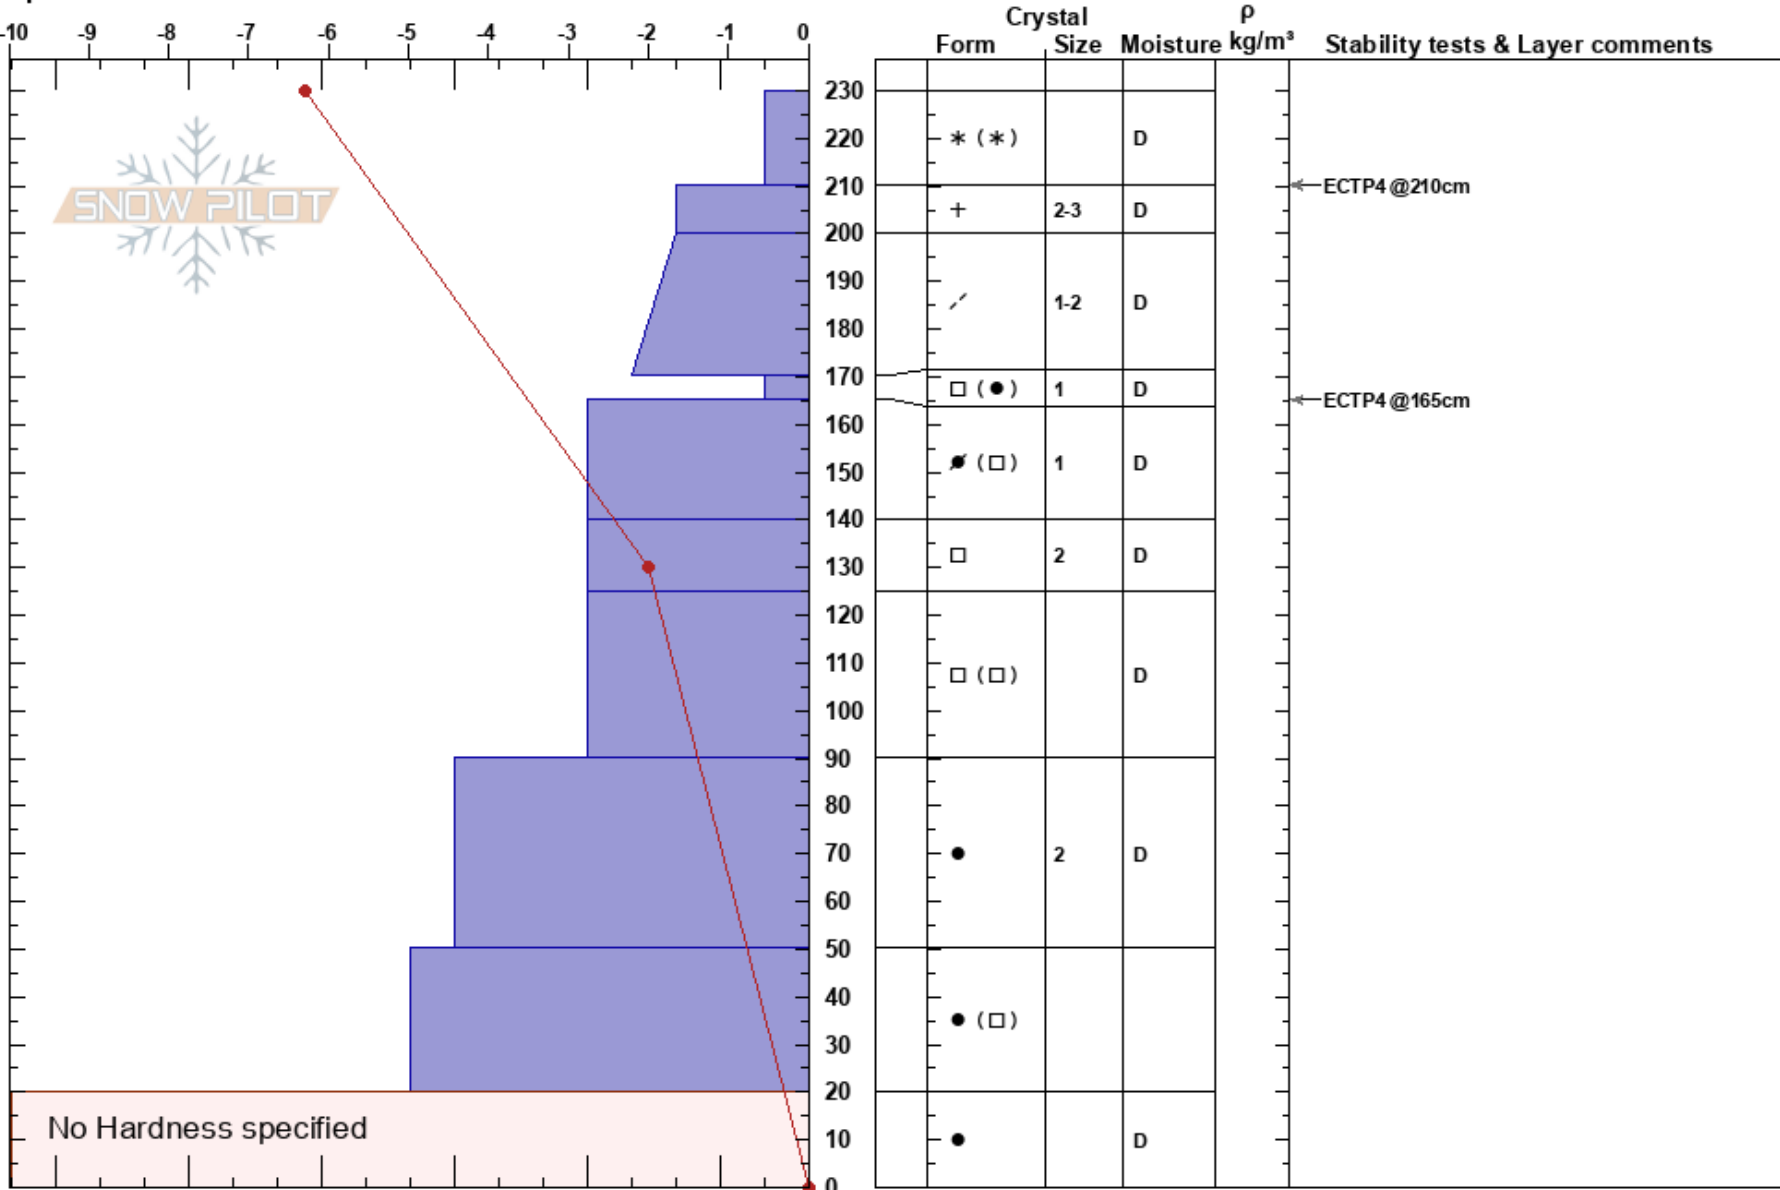

Balea Lake - Tunel

Cosmin Andron
20/02/2017 - 12:00

Stability: **HS:230** **Layer Notes:**
Air Temperature: -6.8°C **PF: 20** 170-165cm: Problematic layer

Romania
Elevation: 2073 m
Aspect: W
Specifics:

Co-ord:
Slope Angle: 40°
Wind Loading: previous

Sky Cover: X
Precipitation: S-1
Wind: NW Calm

Notes: