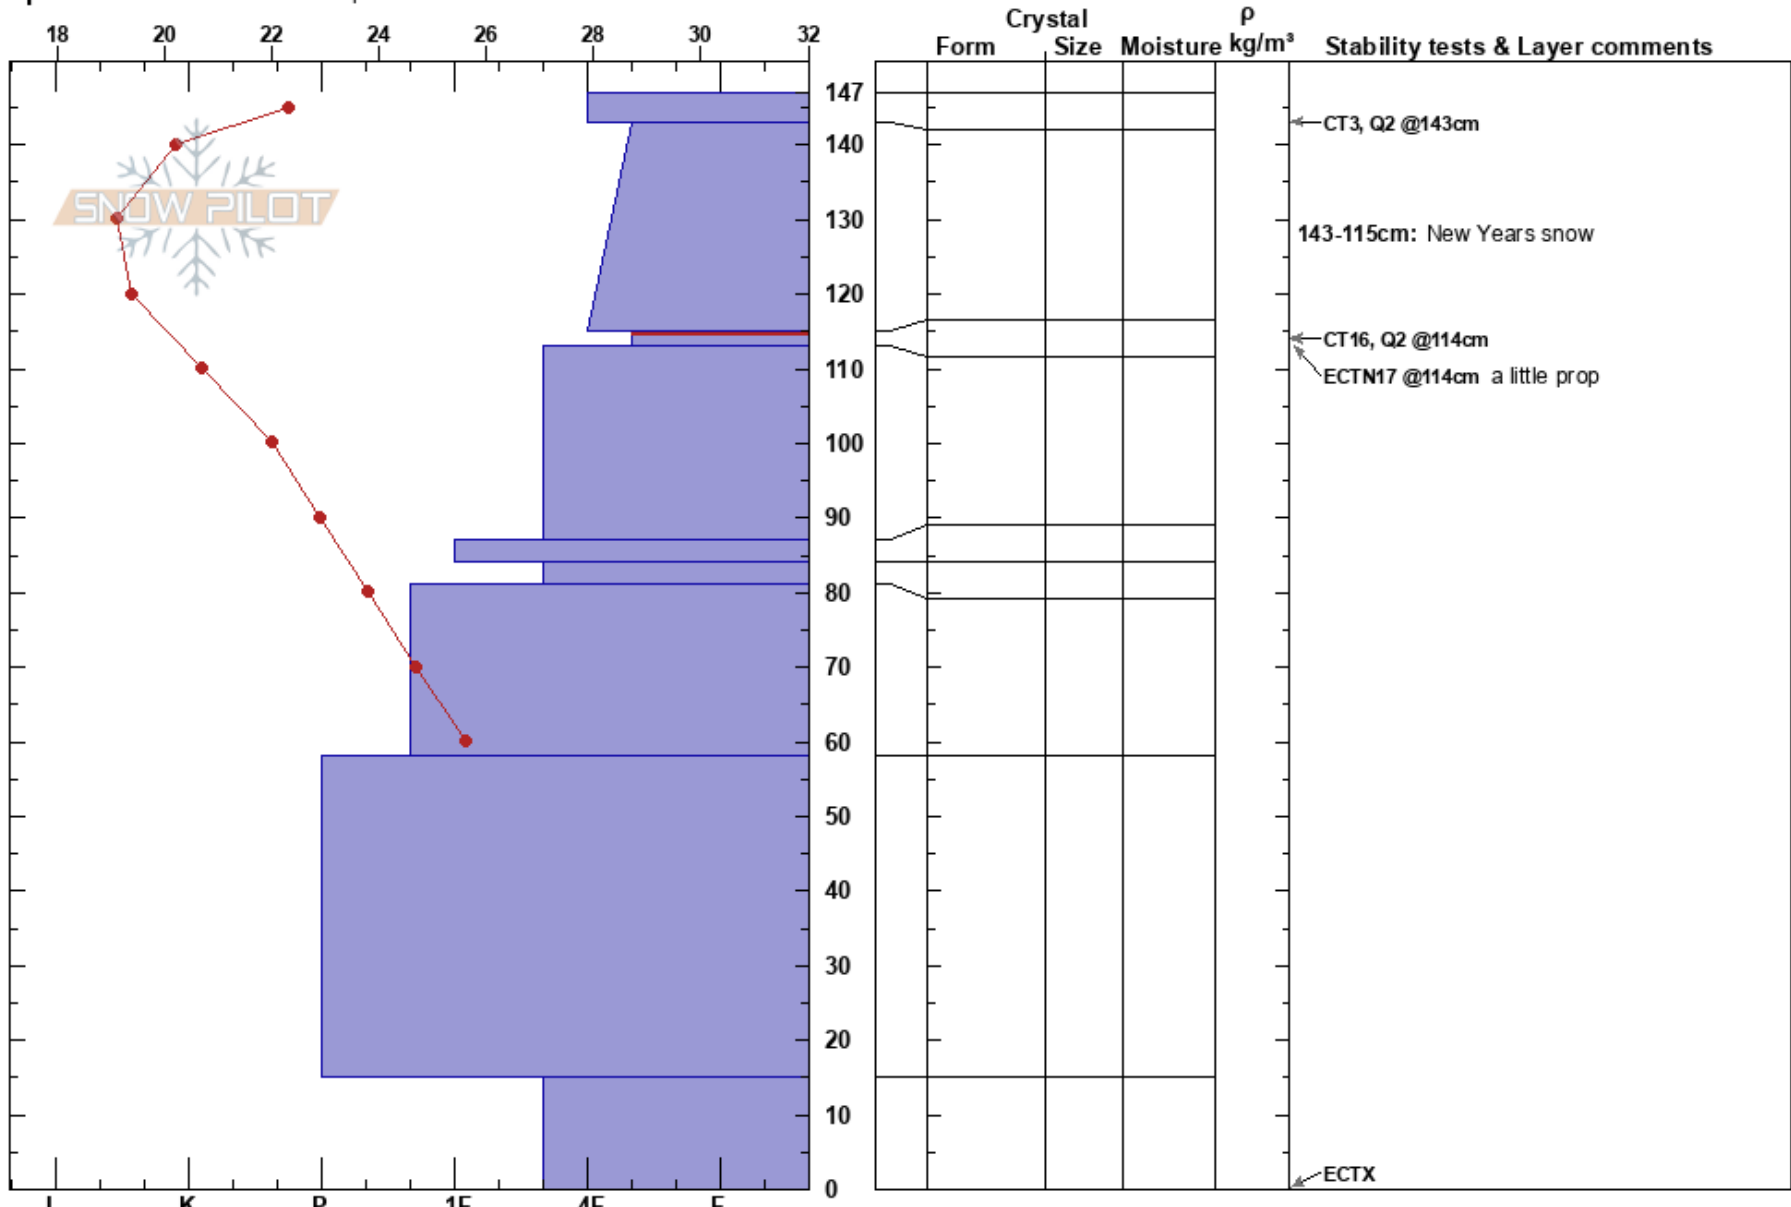

Naomi Trail
 Bear River Range
 UT
 Elevation: 8550 ft
 Aspect: N

toby weed
 01/04/2020 - 2:00pm
 Co-ord: 41.90283N, -111.64988W
 Slope Angle: 19°
 Wind Loading: previous

Stability:
 Air Temperature: 31°F
 Sky Cover: BKN
 Precipitation: NO
 Wind: SW Moderate

HS: 147
 PF: 55 143-115cm: New Years snow
 PS: 12 115-113cm: Problematic layer

Specifics: We snowmobiled slope

Notes: