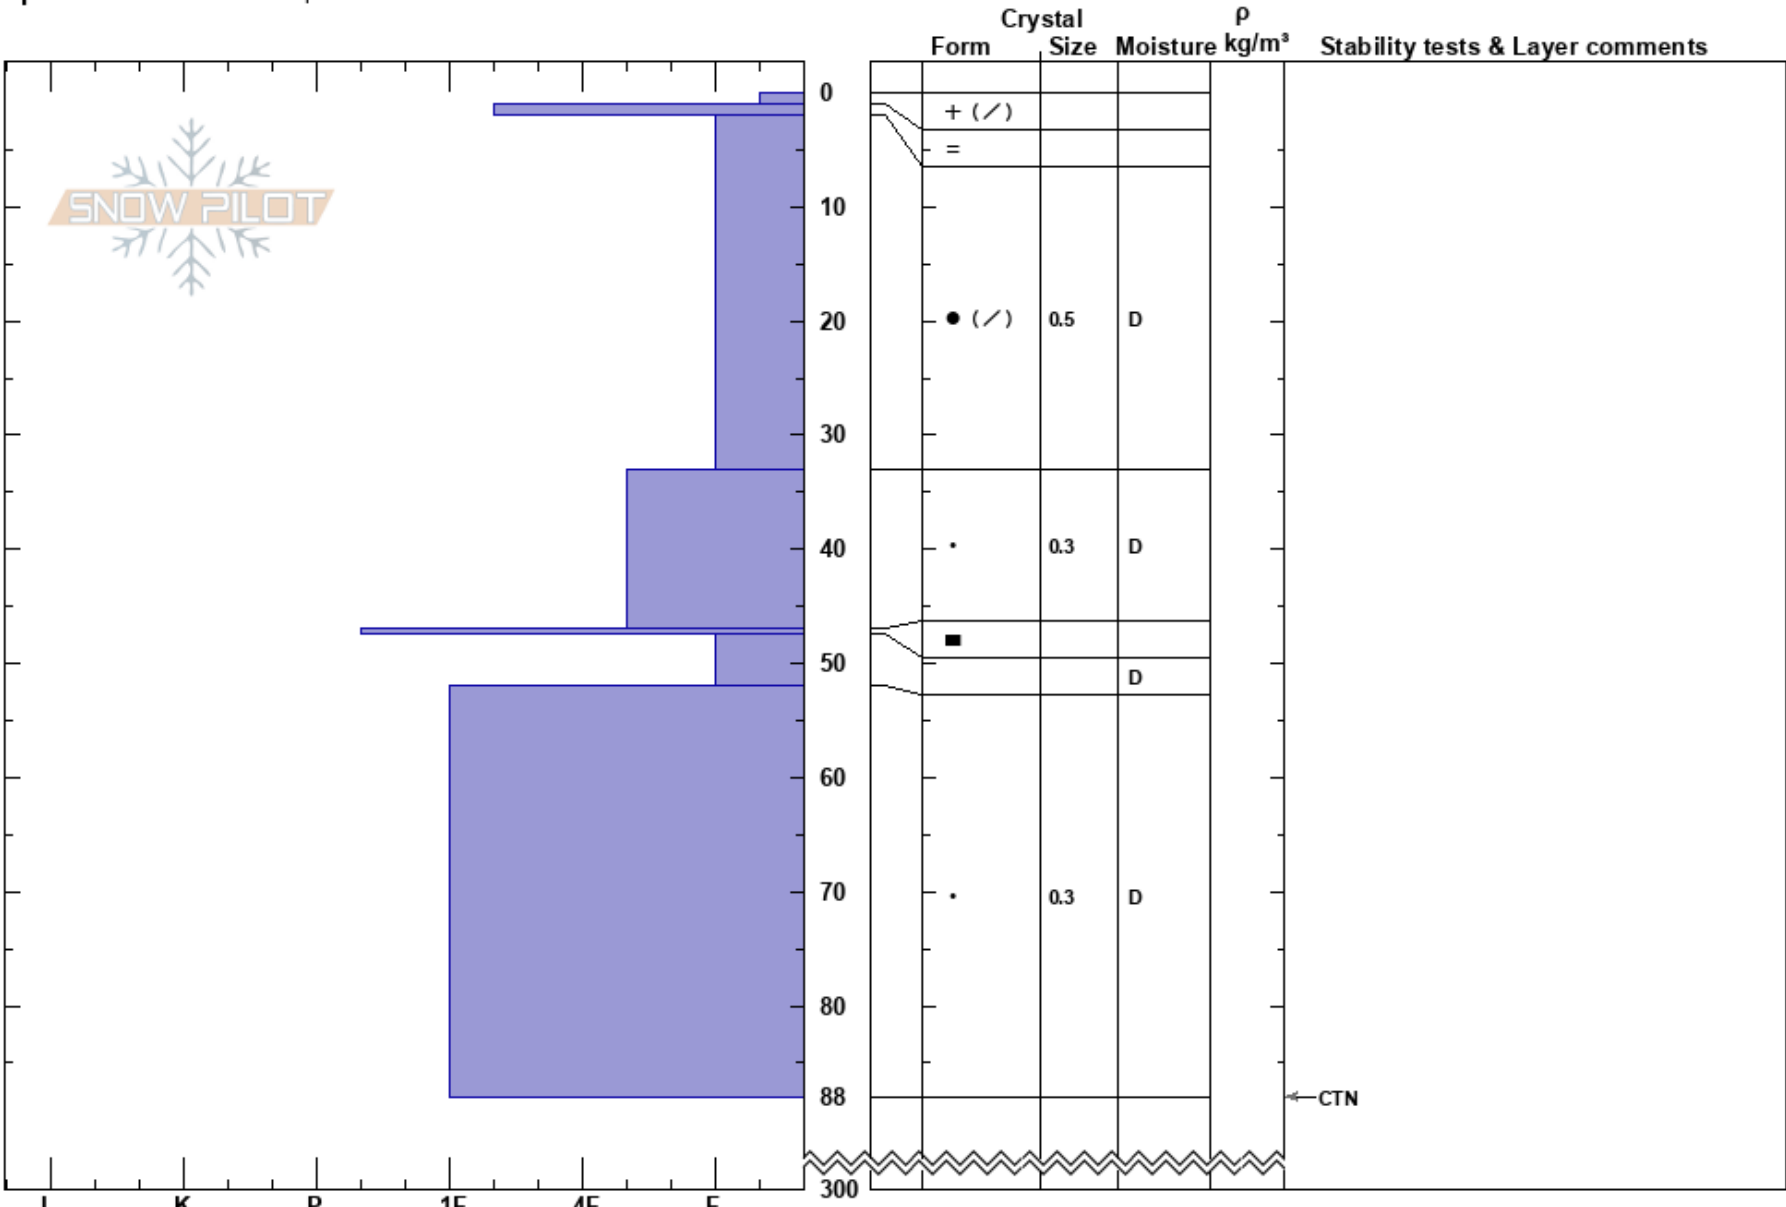

Andesite Peak  
 Castle Peak Area  
 CA  
 Elevation: 7700 ft  
 Aspect: 73°  
 Specifics: Ski tracks on slope

Nick Schiestel  
 02/19/2017 - 2:00pm  
 Co-ord: 39.34935N, -120.36093E  
 Slope Angle: 20°  
 Wind Loading: yes

Stability: Good HS:300  
 Air Temperature: -1°C PF: 50  
 Sky Cover: OVC  
 Precipitation: S2  
 Wind: NE Moderate

Layer Notes:

Notes: The snowpack was moist below 88cm