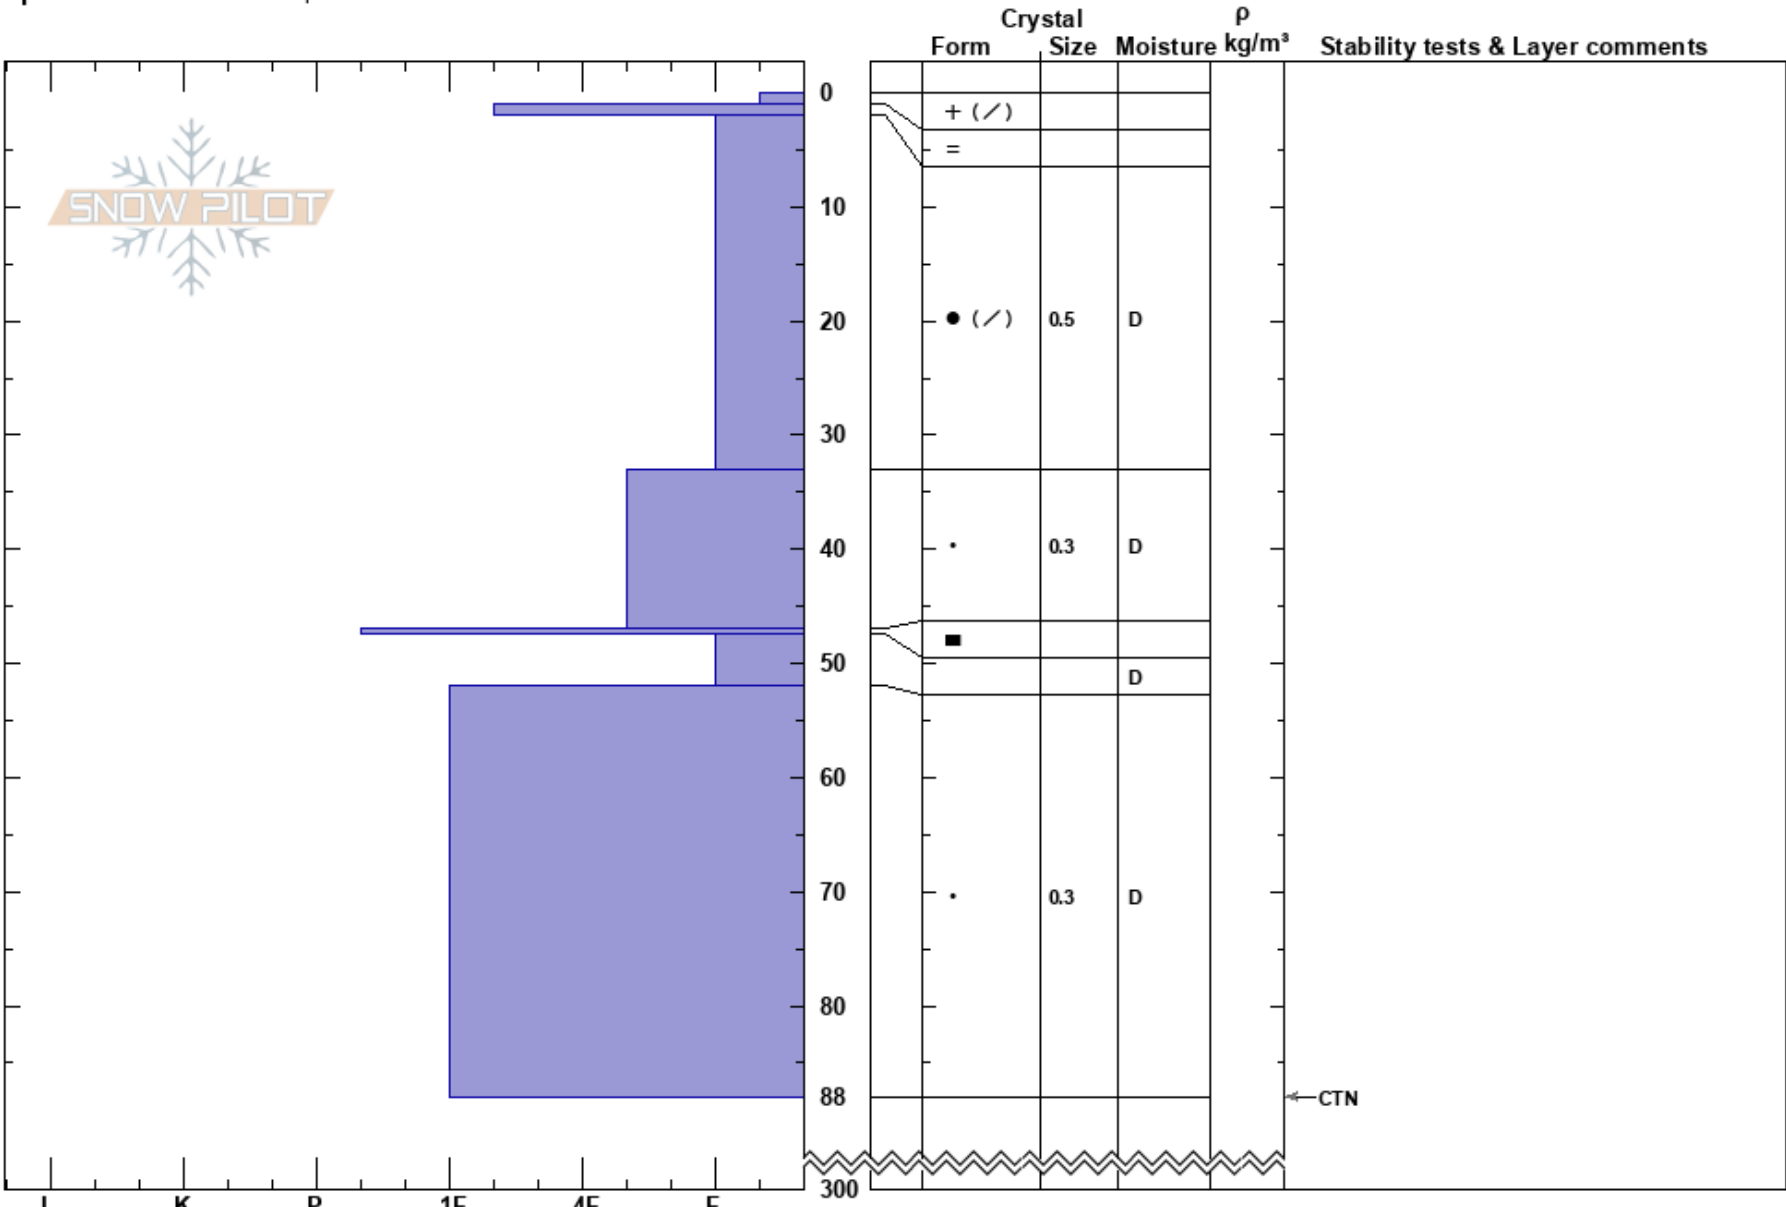

Andesite Peak  
 Castle Peak Area  
 CA  
 Elevation: 7700 ft  
 Aspect: 73°  
 Specifics: Ski tracks on slope

Nick Schiestel  
 02/19/2017 - 2:00pm  
 Co-ord: 39.34935N, -120.36093E  
 Slope Angle: 20°  
 Wind Loading: yes

Stability: Good  
 Air Temperature: -1°C  
 Sky Cover: OVC  
 Precipitation: S2  
 Wind: NE Moderate

HS:300  
 PF:50  
 Layer Notes:

Notes: The snowpack was moist below 88cm