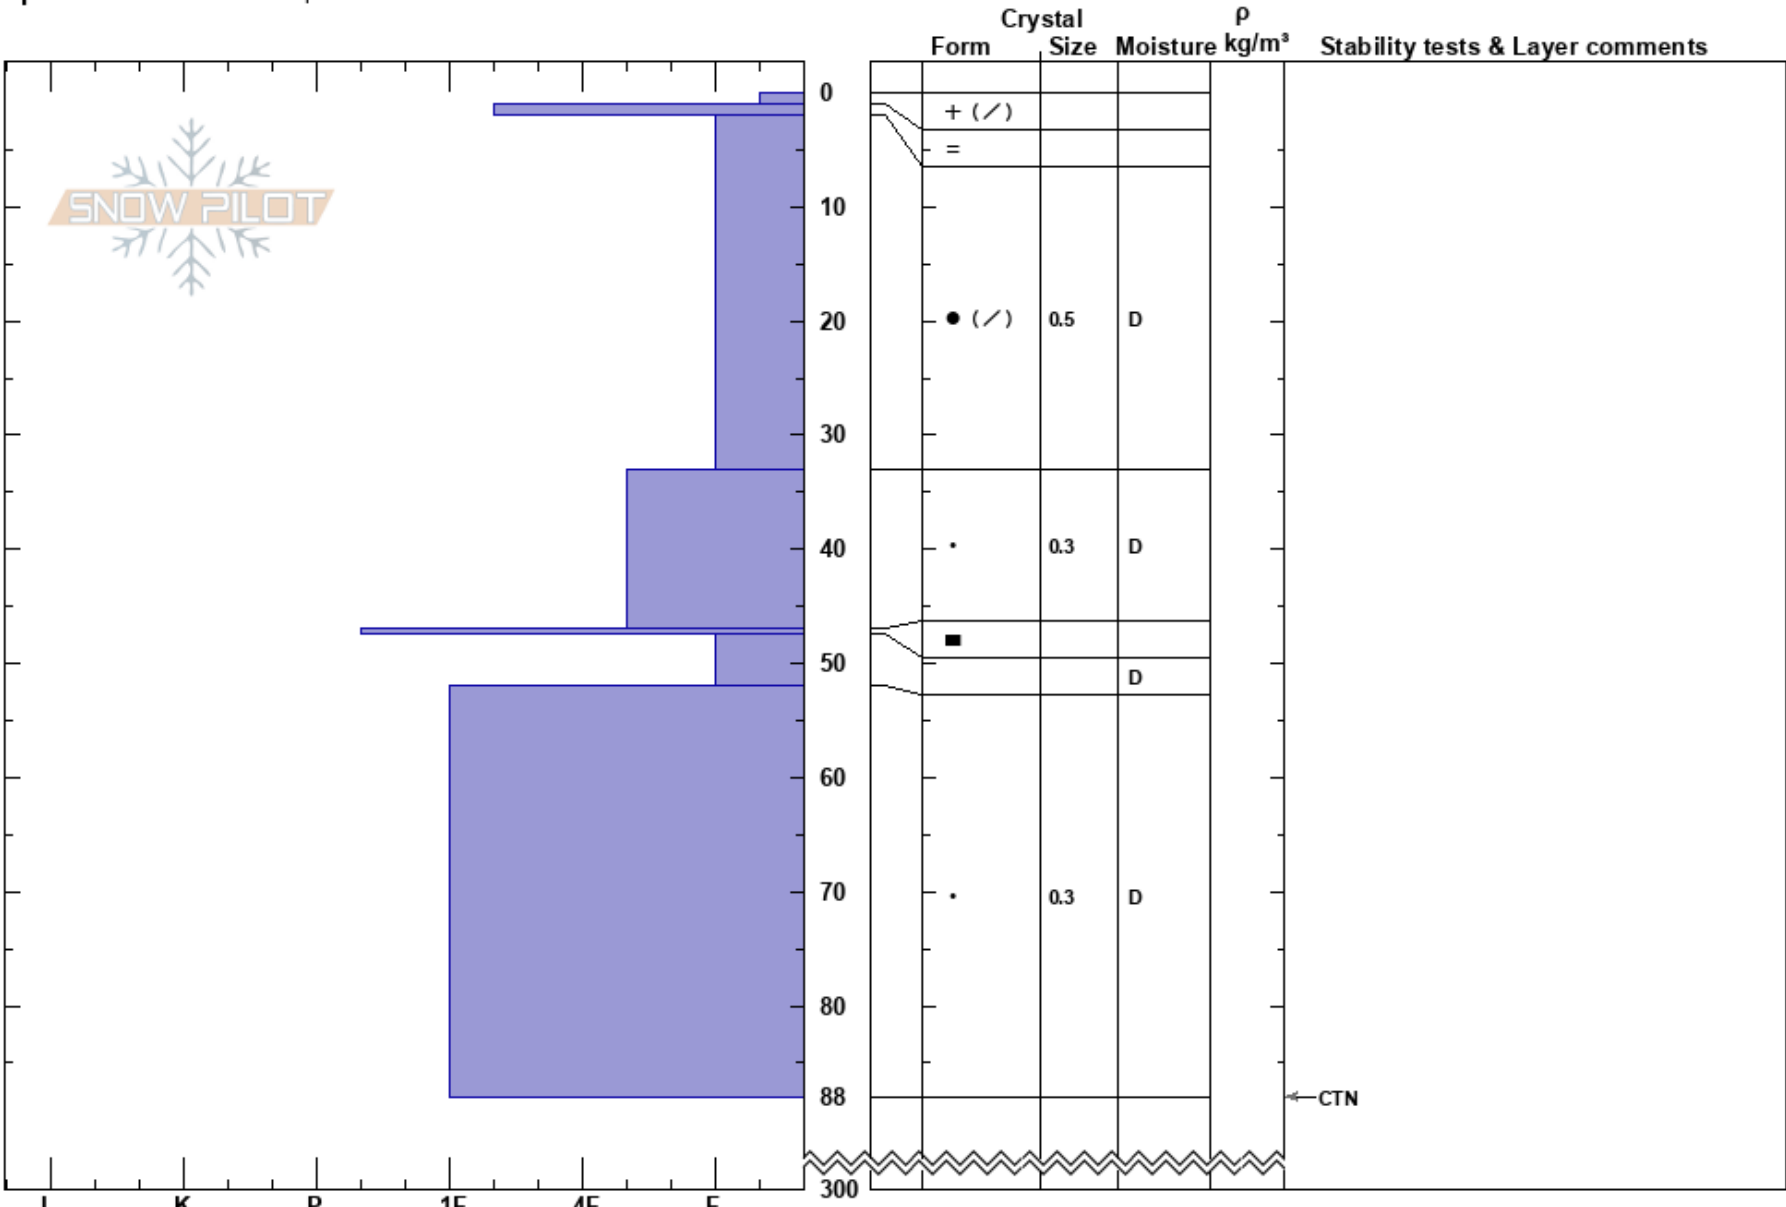

Andesite Peak
 Castle Peak Area
 CA
 Elevation: 7700 ft
 Aspect: 73°
 Specifics: Ski tracks on slope

Nick Schiestel
 02/19/2017 - 2:00pm
 Co-ord: 39.34935N, -120.36093E
 Slope Angle: 20°
 Wind Loading: yes

Stability: Good
 Air Temperature: -1°C
 Sky Cover: OVC
 Precipitation: S2
 Wind: NE Moderate

HS:300
 PF: 50
 Layer Notes:

Notes: The snowpack was moist below 88cm