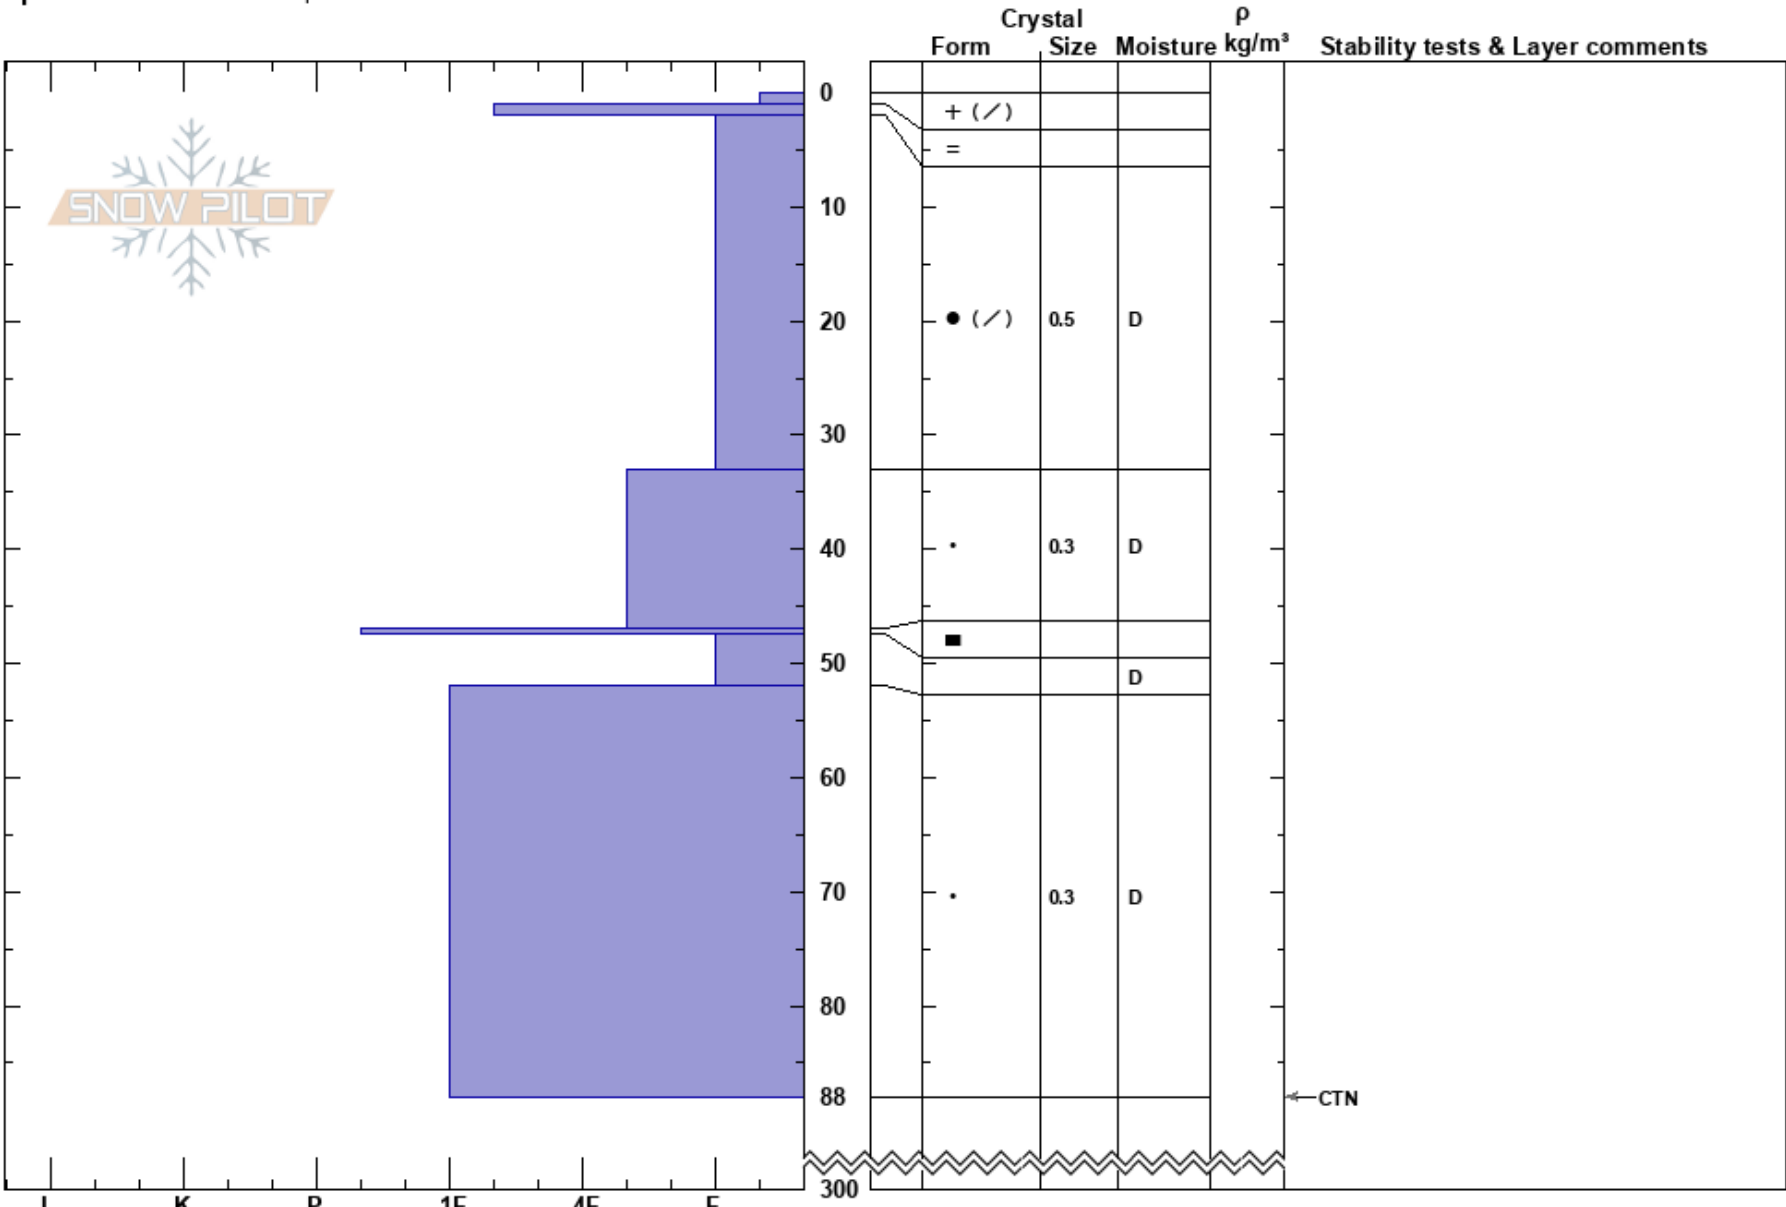

Andesite Peak
 Castle Peak Area
 CA
 Elevation: 7700 ft
 Aspect: 73°
 Specifics: Ski tracks on slope

Nick Schiestel
 02/19/2017 - 2:00pm
 Co-ord: 39.34935N, -120.36093E
 Slope Angle: 20°
 Wind Loading: yes

Stability: Good HS:300 Layer Notes:
 Air Temperature: -1°C PF: 50
 Sky Cover: OVC
 Precipitation: S2
 Wind: NE Moderate

Notes: The snowpack was moist below 88cm