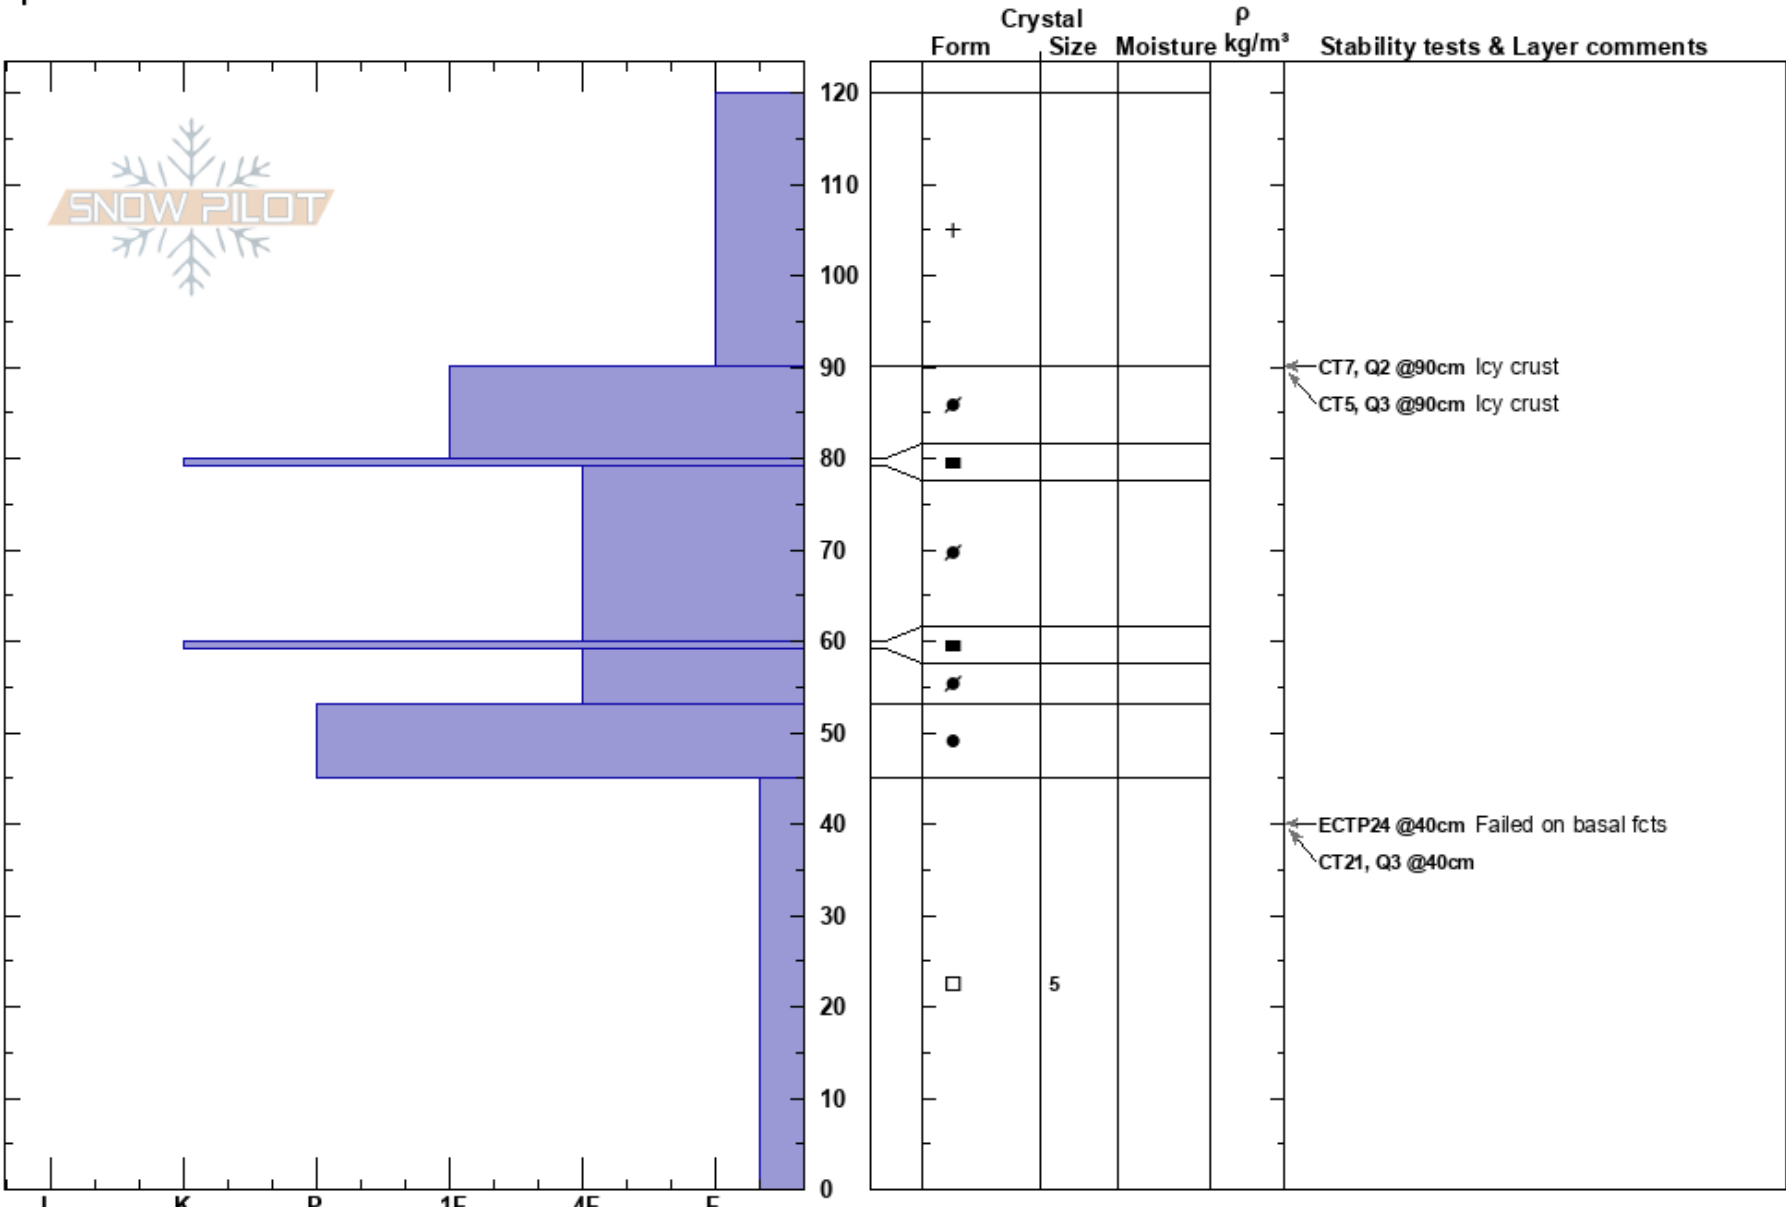

Hatcher Pass-MicroDot
 Talkeetna Mountains
 AK
 Elevation: 3909 ft
 Aspect: SE
 Specifics:

Ralph Baldwin
 02/19/2017 - 1:43pm
 Co-ord: 61.79085N, -149.25878W
 Slope Angle: 28°
 Wind Loading: no

Stability: **HS: 120**
 Air Temperature: 13.5°F PF: 45 45-0cm: Problematic layer
 Sky Cover: OVC
 Precipitation: S-1
 Wind: Calm

Notes: Pit dug at base of slope (3909') leading up to "Picnic Platform" at 4200'. Very poor visibility.