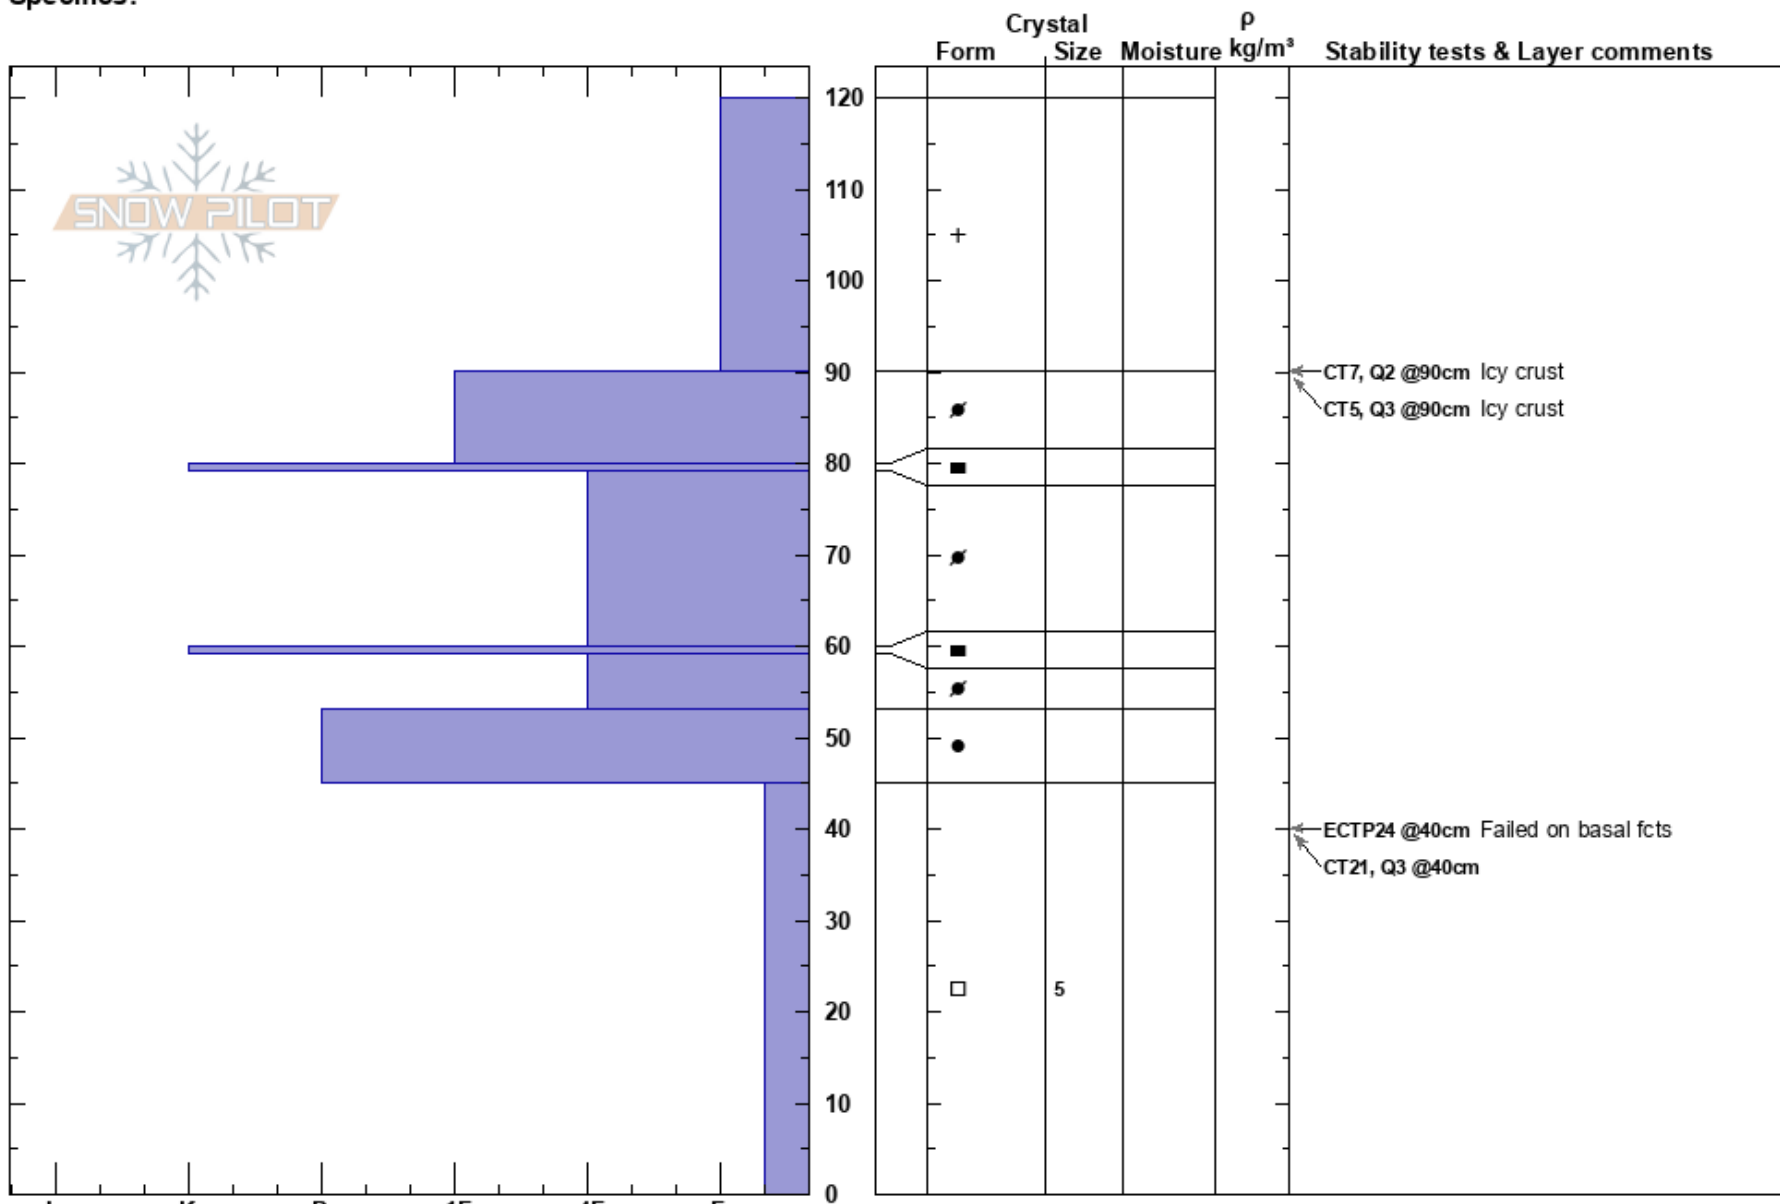

Hatcher Pass-MicroDot  
 Talkeetna Mountains  
 AK  
 Elevation: 3909 ft  
 Aspect: SE  
 Specifics:

Ralph Baldwin  
 02/19/2017 - 1:43pm  
 Co-ord: 61.79085N, -149.25878W  
 Slope Angle: 28°  
 Wind Loading: no

Stability: **HS: 120**  
 Air Temperature: 13.5°F PF: 45 45-0cm: Problematic layer  
 Sky Cover: OVC  
 Precipitation: S-1  
 Wind: Calm

**Notes:** Pit dug at base of slope (3909') leading up to "Picnic Platform" at 4200'. Very poor visibility.